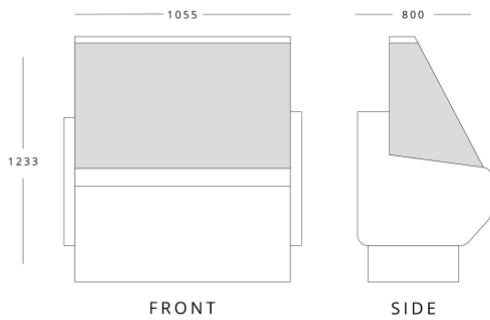

Features

Stainless steel backshelf
Anodised aluminium profiles
Illumination under top canopy
Doors 270mm x 400mm
Adjustable feet
Refrigerated under storage
Intermediate glass shelf
Replaceable door gaskets

Additional Extras

T2-SHELF100 - Shelf for ZETA 100
T2-SHELF130 - Shelf for ZETA130
T2-SHELF150 - Shelf for ZETA150
T2-SHELF250 - Shelf for ZETA200

Technical Specification

	ZETA100	ZETA130	ZETA150	ZETA200	ZETA250
Temperature Range	+2°~+5°C	+2°~+5°C	+2°~+5°C	+2°~+5°C	+2°~+5°C
Climate Class	3	3	3	3	3
Power Supply	13amp	13amp	13amp	13amp	13amp
Cooling	Static	Static	Static	Static	Static
Defrost	Automatic	Automatic	Automatic	Automatic	Automatic
Noise Level	45db	47db	50db	52db	54db
Refrigerant	R290	R290	R290	R290	R290
Energy Consumption (kw/24hrs)	7.43	8.31	10.33	13.34	14.86
Power Usage (w)	835	891	1031	1234	1331
Weight (kg)	110	137	151	191	242

ZETA100

ZETA130

ZETA150

ZETA200

ZETA250