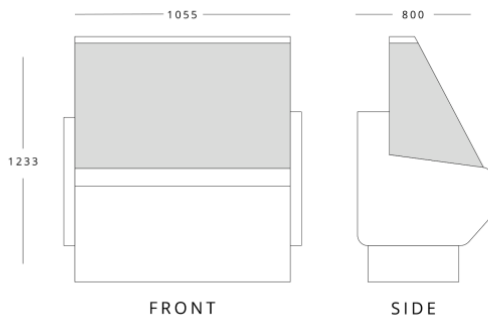

Features

Stainless steel backshelf
Anodised aluminium profiles
Illumination under top canopy
Doors 270mm x 400mm
Adjustable feet
Refrigerated under storage
Intermediate glass shelf
Replaceable door gaskets

Additional Extras

T2-SHELF100 - Shelf for ZETA 100
T2-SHELF130 - Shelf for ZETA130
T2-SHELF150 - Shelf for ZETA150
T2-SHELF250 - Shelf for ZETA200

Technical Specification

	ZETA100	ZETA130	ZETA150	ZETA200	ZETA250
Temperature Range	+2°~+5°C	+2°~+5°C	+2°~+5°C	+2°~+5°C	+2°~+5°C
Climate Class	3	3	3	3	3
Power Supply	13amp	13amp	13amp	13amp	13amp
Cooling	Static	Static	Static	Static	Static
Defrost	Automatic	Automatic	Automatic	Automatic	Automatic
Noise Level	45db	47db	50db	52db	54db
Refrigerant	R290	R290	R290	R290	R290
Energy Consumption (kw/24hrs)	7.43	8.31	10.33	13.34	14.86
Power Usage (w)	835	891	1031	1234	1331
Weight (kg)	110	137	151	191	242

ZETA100

ZETA130

ZETA150

ZETA200

ZETA250