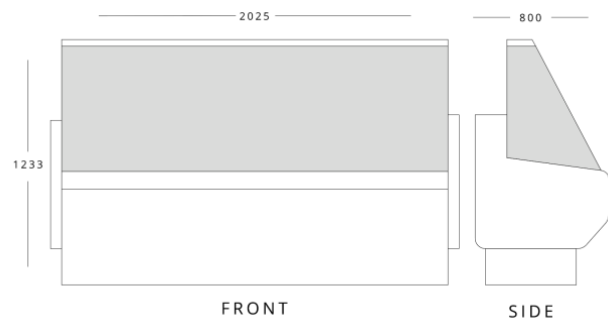

Features

Stainless steel backshelf
Anodised aluminium profiles
Illumination under top canopy
Doors 270mm x 400mm
Adjustable feet
Refrigerated under storage
Intermediate glass shelf
Replaceable door gaskets

Additional Extras

T2-SHELF100 - Shelf for ZETA 100
T2-SHELF130 - Shelf for ZETA130
T2-SHELF150 - Shelf for ZETA150
T2-SHELF250 - Shelf for ZETA200

Technical Specification

	ZETA100	ZETA130	ZETA150	ZETA200	ZETA250
Temperature Range	+2°~+5°C	+2°~+5°C	+2°~+5°C	+2°~+5°C	+2°~+5°C
Climate Class	3	3	3	3	3
Power Supply	13amp	13amp	13amp	13amp	13amp
Cooling	Static	Static	Static	Static	Static
Defrost	Automatic	Automatic	Automatic	Automatic	Automatic
Noise Level	45db	47db	50db	52db	54db
Refrigerant	R290	R290	R290	R290	R290
Energy Consumption (kw/24hrs)	7.43	8.31	10.33	13.34	14.86
Power Usage (w)	835	891	1031	1234	1331
Weight (kg)	110	137	151	191	242

ZETA100

ZETA130

ZETA150

ZETA200

ZETA250