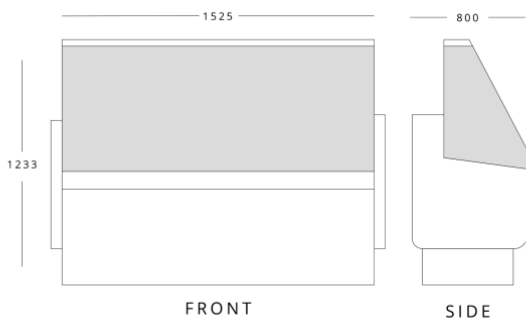

Features

Stainless steel backshelf
Anodised aluminium profiles
Illumination under top canopy
Doors 270mm x 400mm
Adjustable feet
Refrigerated under storage
Intermediate glass shelf
Replaceable door gaskets

Additional Extras

T2-SHELF100 - Shelf for ZETA 100
T2-SHELF130 - Shelf for ZETA130
T2-SHELF150 - Shelf for ZETA150
T2-SHELF250 - Shelf for ZETA200

Technical Specification

	ZETA100	ZETA130	ZETA150	ZETA200	ZETA250
Temperature Range	+2°~+5°C	+2°~+5°C	+2°~+5°C	+2°~+5°C	+2°~+5°C
Climate Class	3	3	3	3	3
Power Supply	13amp	13amp	13amp	13amp	13amp
Cooling	Static	Static	Static	Static	Static
Defrost	Automatic	Automatic	Automatic	Automatic	Automatic
Noise Level	45db	47db	50db	52db	54db
Refrigerant	R290	R290	R290	R290	R290
Energy Consumption (kw/24hrs)	7.43	8.31	10.33	13.34	14.86
Power Usage (w)	835	891	1031	1234	1331
Weight (kg)	110	137	151	191	242

ZETA100

ZETA130

ZETA150

ZETA200

ZETA250