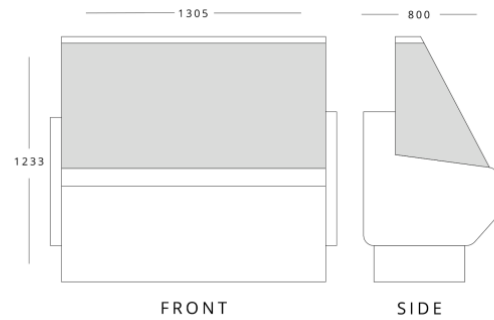

Features

Stainless steel backshelf
Anodised aluminium profiles
Illumination under top canopy
Doors 270mm x 400mm
Adjustable feet
Refrigerated under storage
Intermediate glass shelf
Replaceable door gaskets

Additional Extras

T2-SHELF100 - Shelf for ZETA 100
T2-SHELF130 - Shelf for ZETA130
T2-SHELF150 - Shelf for ZETA150
T2-SHELF250 - Shelf for ZETA200

Technical Specification

	ZETA100	ZETA130	ZETA150	ZETA200	ZETA250
Temperature Range	+2°~+5°C	+2°~+5°C	+2°~+5°C	+2°~+5°C	+2°~+5°C
Climate Class	3	3	3	3	3
Power Supply	13amp	13amp	13amp	13amp	13amp
Cooling	Static	Static	Static	Static	Static
Defrost	Automatic	Automatic	Automatic	Automatic	Automatic
Noise Level	45db	47db	50db	52db	54db
Refrigerant	R290	R290	R290	R290	R290
Energy Consumption (kw/24hrs)	7.43	8.31	10.33	13.34	14.86
Power Usage (w)	835	891	1031	1234	1331
Weight (kg)	110	137	151	191	242

ZETA100

ZETA130

ZETA150

ZETA200

ZETA250