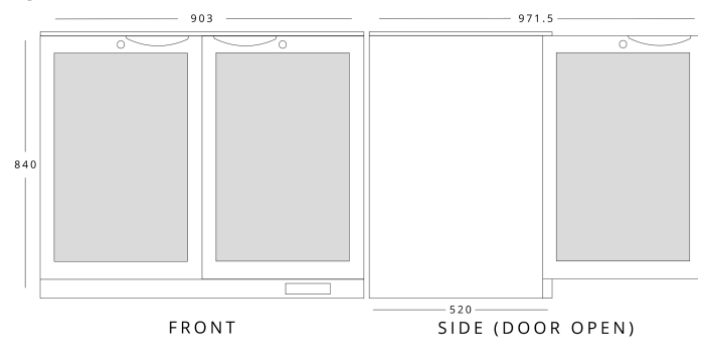

Features

- Black laminated exterior; Aluminium stippled interior
- Self closing, double glazed door (s)
- 2 adjustable shelves per door
- Lock fitted as standard
- Internal LED illumination
- Replaceable door gasket
- Optional - chrome plated scalloped wine shelf (each shelf holds 5 bottles)

Additional Extras

- W4-SHELF01 - Shelf for LOWBAR1
- W4-SHELF02 - Shelf for LOWBAR2(SL)/3(SL)
- W4-SHELF04 - Shelf middle for LOWBAR2(SL)
- W4-SHELF05 - Wine Shelf for LOWBAR1
- W4-SHELF06 - Wine Shelf for LOWBAR2(SL)/3(SL)
- W4-SHELF07 - Wine Shelf Middle for LOWBAR3(SL)
- W4-SEAL04A - Gasket for LOWBAR2/3
- W4-SEAL03A - Gasket for LOWBAR1
- W4-CLIP01 - Shelf Clip (4 per shelf)

Technical Specification

	LOWBAR1	LOWBAR2	LOWBAR2SL	LOWBAR3	LOWBAR3SL
Temperature Range	+4°C ~ -12°C	+4°C ~ -12°C	+4°C ~ -12°C	+4°C ~ -12°C	+4°C ~ -12°C
Climate Class	4	4	4	4	4
Power Supply	13amp	13amp	13amp	13amp	13amp
Cooling	Fan assisted	Fan assisted	Fan assisted	Fan assisted	Fan assisted
Defrost	Automatic	Automatic	Automatic	Automatic	Automatic
Noise Level	53db	56db	57db	59db	59db
Refrigerant	R600a	R600a	R600a	R600a	R600a
Energy Efficiency Class	D	D	E	F	G
Energy Consumption (kw/24hrs)	1.40	1.70	1.90	3.80	4.30
Power Usage (w)	125	140	140	270	270
Weight (kg)	44	59	59	91	91

LOWBAR1

LOWBAR2

LOWBAR2SL

LOWBAR3

LOWBAR3SL