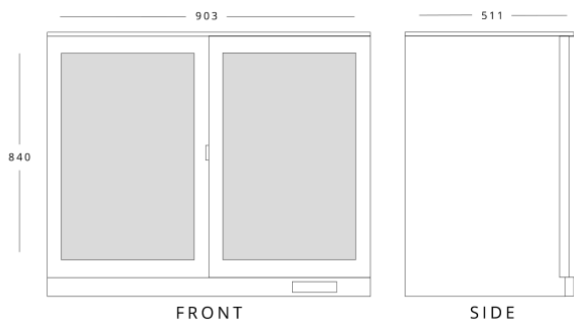

Features

- Black laminated exterior; Aluminium stippled interior
- Self closing, double glazed door (s)
- 2 adjustable shelves per door
- Lock fitted as standard
- Internal LED illumination
- Replaceable door gasket
- Optional - chrome plated scalloped wine shelf (each shelf holds 5 bottles)

Additional Extras

- W4-SHELF01 - Shelf for LOWBAR1
- W4-SHELF02 - Shelf for LOWBAR2(SL)/3(SL)
- W4-SHELF04 - Shelf middle for LOWBAR2(SL)
- W4-SHELF05 - Wine Shelf for LOWBAR1
- W4-SHELF06 - Wine Shelf for LOWBAR2(SL)/3(SL)
- W4-SHELF07 - Wine Shelf Middle for LOWBAR3(SL)
- W4-SEAL04A - Gasket for LOWBAR2/3
- W4-SEAL03A - Gasket for LOWBAR1
- W4-CLIP01 - Shelf Clip (4 per shelf)

Technical Specification

	LOWBAR1	LOWBAR2	LOWBAR2SL	LOWBAR3	LOWBAR3SL
Temperature Range	+4°C ~ -12°C	+4°C ~ -12°C	+4°C ~ -12°C	+4°C ~ -12°C	+4°C ~ -12°C
Climate Class	4	4	4	4	4
Power Supply	13amp	13amp	13amp	13amp	13amp
Cooling	Fan assisted	Fan assisted	Fan assisted	Fan assisted	Fan assisted
Defrost	Automatic	Automatic	Automatic	Automatic	Automatic
Noise Level	53db	56db	57db	59db	59db
Refrigerant	R600a	R600a	R600a	R600a	R600a
Energy Efficiency Class	D	D	E	F	G
Energy Consumption (kw/24hrs)	1.40	1.70	1.90	3.80	4.30
Power Usage (w)	125	140	140	270	270
Weight (kg)	44	59	59	91	91

LOWBAR1

LOWBAR2

LOWBAR2SL

LOWBAR3

LOWBAR3SL