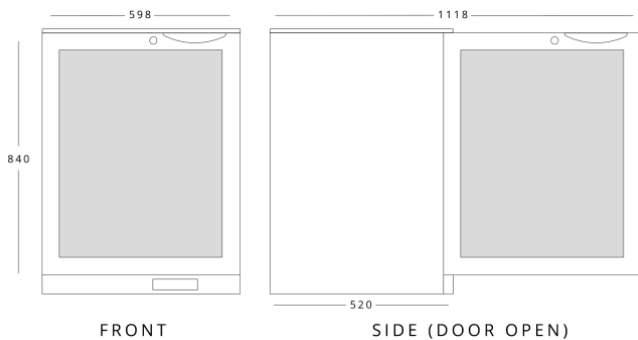

Features

- Black laminated exterior; Aluminium stippled interior
- Self closing, double glazed door (s)
- 2 adjustable shelves per door
- Lock fitted as standard
- Internal LED illumination
- Replaceable door gasket
- Optional - chrome plated scalloped wine shelf (each shelf holds 5 bottles)

Additional Extras

- W4-SHELF01 - Shelf for LOWBAR1
- W4-SHELF02 - Shelf for LOWBAR2(SL)/3(SL)
- W4-SHELF04 - Shelf middle for LOWBAR2(SL)
- W4-SHELF05 - Wine Shelf for LOWBAR1
- W4-SHELF06 - Wine Shelf for LOWBAR2(SL)/3(SL)
- W4-SHELF07 - Wine Shelf Middle for LOWBAR3(SL)
- W4-SEAL04A - Gasket for LOWBAR2/3
- W4-SEAL03A - Gasket for LOWBAR1
- W4-CLIP01 - Shelf Clip (4 per shelf)

Technical Specification

	LOWBAR1	LOWBAR2	LOWBAR2SL	LOWBAR3	LOWBAR3SL
Temperature Range	+4°C ~ -12°C	+4°C ~ -12°C	+4°C ~ -12°C	+4°C ~ -12°C	+4°C ~ -12°C
Climate Class	4	4	4	4	4
Power Supply	13amp	13amp	13amp	13amp	13amp
Cooling	Fan assisted	Fan assisted	Fan assisted	Fan assisted	Fan assisted
Defrost	Automatic	Automatic	Automatic	Automatic	Automatic
Noise Level	53db	56db	57db	59db	59db
Refrigerant	R600a	R600a	R600a	R600a	R600a
Energy Efficiency Class	D	D	E	F	G
Energy Consumption (kw/24hrs)	1.40	1.70	1.90	3.80	4.30
Power Usage (w)	125	140	140	270	270
Weight (kg)	44	59	59	91	91

LOWBAR1

LOWBAR2

LOWBAR2SL

LOWBAR3

LOWBAR3SL