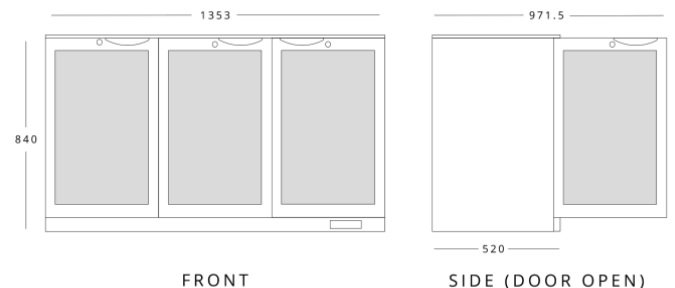

Features

- Black laminated exterior; Aluminium stippled interior
- Self closing, double glazed door (s)
- 2 adjustable shelves per door
- Lock fitted as standard
- Internal LED illumination
- Replaceable door gasket
- Optional - chrome plated scalloped wine shelf (each shelf holds 5 bottles)

Additional Extras

- W4-SHELF01 - Shelf for LOWBAR1
- W4-SHELF02 - Shelf for LOWBAR2(SL)/3(SL)
- W4-SHELF04 - Shelf middle for LOWBAR2(SL)
- W4-SHELF05 - Wine Shelf for LOWBAR1
- W4-SHELF06 - Wine Shelf for LOWBAR2(SL)/3(SL)
- W4-SHELF07 - Wine Shelf Middle for LOWBAR3(SL)
- W4-SEAL04A - Gasket for LOWBAR2/3
- W4-SEAL03A - Gasket for LOWBAR1
- W4-CLIP01 - Shelf Clip (4 per shelf)

Technical Specification

	LOWBAR1	LOWBAR2	LOWBAR2SL	LOWBAR3	LOWBAR3SL
Temperature Range	+4°C ~ -12°C	+4°C ~ -12°C	+4°C ~ -12°C	+4°C ~ -12°C	+4°C ~ -12°C
Climate Class	4	4	4	4	4
Power Supply	13amp	13amp	13amp	13amp	13amp
Cooling	Fan assisted	Fan assisted	Fan assisted	Fan assisted	Fan assisted
Defrost	Automatic	Automatic	Automatic	Automatic	Automatic
Noise Level	53db	56db	57db	59db	59db
Refrigerant	R600a	R600a	R600a	R600a	R600a
Energy Efficiency Class	D	D	E	F	G
Energy Consumption (kw/24hrs)	1.40	1.70	1.90	3.80	4.30
Power Usage (w)	125	140	140	270	270
Weight (kg)	44	59	59	91	91

LOWBAR1

LOWBAR2

LOWBAR2SL

LOWBAR3

LOWBAR3SL