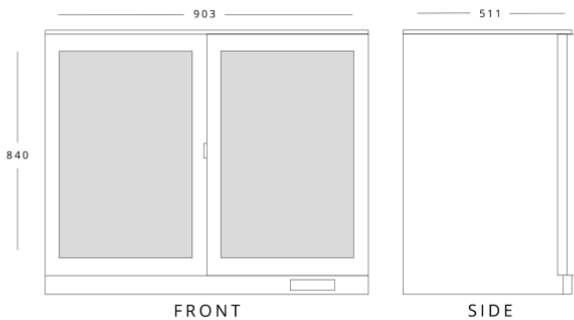

Features

- Black laminated exterior; Aluminium stippled interior
- Self closing, double glazed door (s)
- 2 adjustable shelves per door
- Lock fitted as standard
- Internal LED illumination
- Replaceable door gasket
- Optional - chrome plated scalloped wine shelf (each shelf holds 5 bottles)

Additional Extras

- W4-SHELF01 - Shelf for LOWBAR1
- W4-SHELF02 - Shelf for LOWBAR2(SL)/3(SL)
- W4-SHELF04 - Shelf middle for LOWBAR2(SL)
- W4-SHELF05 - Wine Shelf for LOWBAR1
- W4-SHELF06 - Wine Shelf for LOWBAR2(SL)/3(SL)
- W4-SHELF07 - Wine Shelf Middle for LOWBAR3(SL)
- W4-SEAL04A - Gasket for LOWBAR2/3
- W4-SEAL03A - Gasket for LOWBAR1
- W4-CLIP01 - Shelf Clip (4 per shelf)

Technical Specification

	LOWBAR1	LOWBAR2	LOWBAR2SL	LOWBAR3	LOWBAR3SL
Temperature Range	+4°C ~ -12°C	+4°C ~ -12°C	+4°C ~ -12°C	+4°C ~ -12°C	+4°C ~ -12°C
Climate Class	4	4	4	4	4
Power Supply	13amp	13amp	13amp	13amp	13amp
Cooling	Fan assisted	Fan assisted	Fan assisted	Fan assisted	Fan assisted
Defrost	Automatic	Automatic	Automatic	Automatic	Automatic
Noise Level	53db	56db	57db	59db	59db
Refrigerant	R600a	R600a	R600a	R600a	R600a
Energy Efficiency Class	D	D	E	F	G
Energy Consumption (kw/24hrs)	1.40	1.70	1.90	3.80	4.30
Power Usage (w)	125	140	140	270	270
Weight (kg)	44	59	59	91	91

LOWBAR1

LOWBAR2

LOWBAR2SL

LOWBAR3

LOWBAR3SL