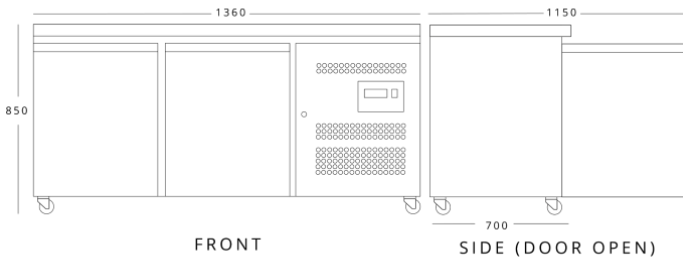

Features

- Stainless steel exterior & interior
- Even air distribution by ducted system
- Available with 2 or 3 drawer option
- Heavy duty castors as standard
- Internal corners rounded for easy cleaning
- 1 x adjustable GN1/1 shelf per door
- Self closing doors with dwell position
- Replaceable door gasket

Additional Extras

- X1-SHELF04 - Shelf
- X1-GUIDE02 - Shelf guides (pair)
- X1-DRAWERPACK2 - 2 Drawer pack for HBC2,3,4
- X1-DRAWERPACK3 - 3 Drawer pack for HBC2,3,4
- B1-GASKET27 - Door gasket

Technical Specification

	HBC2NU	HBC3NU	HBC4NU	LBC2NU	LBC3NU	LBC4NU
Temperature Range	+2° ~ +8°C	+2° ~ +8°C	+2° ~ +8°C	-18°C ~ -22°C	-18°C ~ -22°C	-18°C ~ -22°C
Climate Class	4	4	4	4	4	4
Power Supply	13amp	13amp	13amp	13amp	13amp	13amp
Cooling	Ventilated	Ventilated	Ventilated	Ventilated	Ventilated	Ventilated
Defrost	Automatic	Automatic	Automatic	Automatic	Automatic	Automatic
Noise Level	42db	42db	42db	42db	42db	42db
Refrigerant	R290	R290	R290	R290	R290	R290
Energy Efficiency Class	C	C	D	E	E	E
Energy Consumption (kw/24hrs)	2.253	3.184	4.771	7.81	9.196	10.826
Power Usage (w)	215	230	345	520	560	650
Weight (kg)	128	154	185	133	179	196

HBC2NU

HBC3NU

HBC4NU

LBC2NU

LBC3NU

LBC4NU