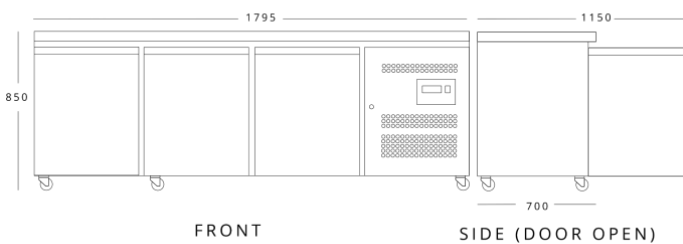

Features

- Stainless steel exterior & interior
- Even air distribution by ducted system
- Available with 2 or 3 drawer option
- Heavy duty castors as standard
- Internal corners rounded for easy cleaning
- 1 x adjustable GN1/1 shelf per door
- Self closing doors with dwell position
- Replaceable door gasket

Additional Extras

- X1-SHELF04 - Shelf
- X1-GUIDE02 - Shelf guides (pair)
- X1-DRAWERPACK2 - 2 Drawer pack for HBC2,3,4
- X1-DRAWERPACK3 - 3 Drawer pack for HBC2,3,4
- B1-GASKET27 - Door gasket

Technical Specification

	HBC2NU	HBC3NU	HBC4NU	LBC2NU	LBC3NU	LBC4NU
Temperature Range	+2° ~ +8°C	+2° ~ +8°C	+2° ~ +8°C	-18°C ~ -22°C	-18°C ~ -22°C	-18°C ~ -22°C
Climate Class	4	4	4	4	4	4
Power Supply	13amp	13amp	13amp	13amp	13amp	13amp
Cooling	Ventilated	Ventilated	Ventilated	Ventilated	Ventilated	Ventilated
Defrost	Automatic	Automatic	Automatic	Automatic	Automatic	Automatic
Noise Level	42db	42db	42db	42db	42db	42db
Refrigerant	R290	R290	R290	R290	R290	R290
Energy Efficiency Class	C	C	D	E	E	E
Energy Consumption (kw/24hrs)	2.253	3.184	4.771	7.81	9.196	10.826
Power Usage (w)	215	230	345	520	560	650
Weight (kg)	128	154	185	133	179	196

HBC2NU

HBC3NU

HBC4NU

LBC2NU

LBC3NU

LBC4NU