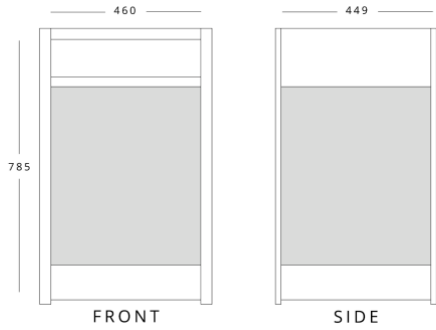

Features

- Hinged glass doors to rear
- Three adjustable chrome plated shelves
- Front decal box is illuminated
- Internal illumination
- Mains cable on side
- Internal Humidity Pan
- Perfect for displaying sausage rolls pizza slices or samosa

Technical Specification

	CTH97	CTH137
Temperature Range	+30° ~ +90°C	+30° ~ +90°C
Power Supply	13amp	13amp
Noise Level	40db	40db
Energy Consumption (kw/24hrs)	13.44	18.48
Power Usage (w)	800	1000
Weight (kg)	24	29

CTH97