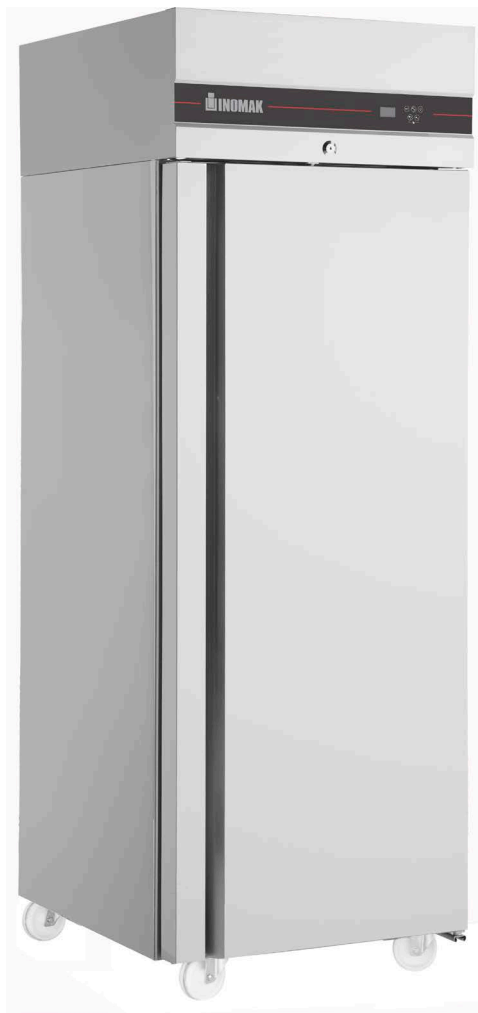

CAP172SL

PREMIUM SOLID DOOR UPRIGHT REFRIGERATION

Featuring high grade AISI 304 stainless steel exterior and interior the Inomak premium range is perfect for fresh meat storage and looks the part too! Available in both full and slim line depths along with a choice of custom RAL colours. Please note custom RAL colours are made to order therefore come with longer lead times.

All models come with self closing doors, replaceable door gasket, lock, 4 shelves per door and heavy duty castors as standard. The epoxy coated evaporator and low maintenance condenser allow for minimal maintenance work.

MODEL	DOORS	SHELVES	GROSS CAPACITY	REFRIGERANT	TEMPERATURE RANGE	DIMENSIONS (mm)	ENERGY RATING	POWER USAGE	KWH/ANNUM	POWER	WEIGHT (kg)
CAP172	1	4	654L	R290	-2°C ~ +8°C	H2115x W720 x D868	D	615W	796	⏏	143
CBP172	1	4	654L	R290	-10°C ~ -22°C	H2115x W720 x D868	D	606W	2336	⏏	145
CEP2144	2	8	1432L	R290	-2°C ~ +8°C	H2115x W1440 x D868	E	836W	1898	⏏	222
CFP2144	2	8	1432L	R290	-10°C ~ -22°C	H2115x W1440 x D868	D	990W	4380	⏏	234
CAP172SL	1	4	560L	R290	-2°C ~ +8°C	H2115x W720 x D768	D	526W	693	⏏	135
CBP172SL	1	4	560L	R290	-10°C ~ -22°C	H2115x W720 x D768	D	598W	2044	⏏	144
CEP2144SL	2	8	1227L	R290	-2°C ~ +8°C	H2115x W1440 x D768	E	896W	1569	⏏	207
CFP2144SL	2	8	1227L	R290	-10°C ~ -22°C	H2115x W1440 x D768	D	797W	4124	⏏	212