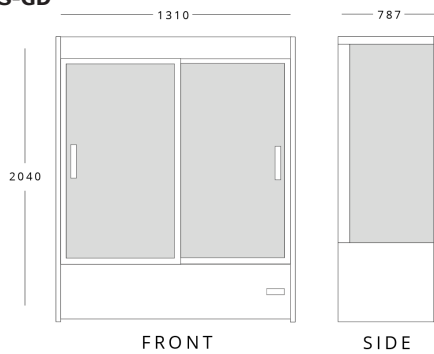

BTD130SS-GD