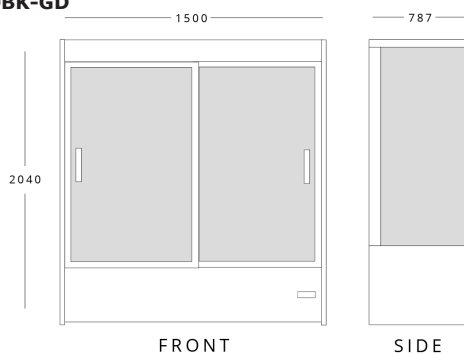

BTD150BK-GD