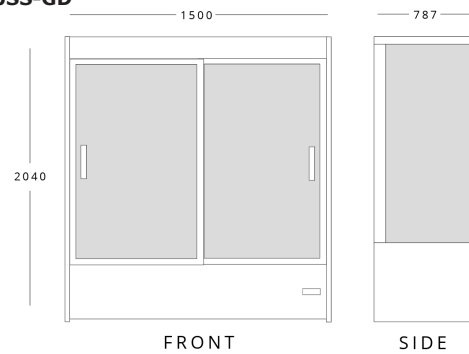

BTD150SS-GD