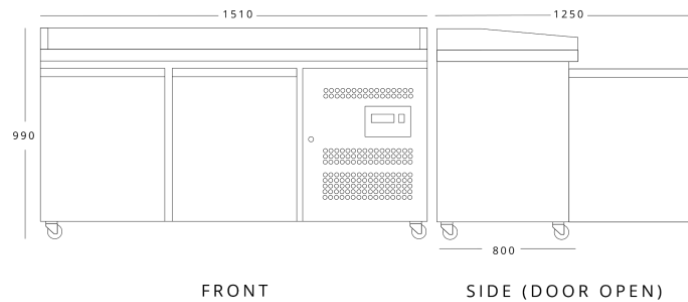

Features

- High grade AISI 304 stainless steel exterior & interior - including exterior back
- White granite worktop
- Internal corners rounded for easy cleaning
- 15cm granite upstand
- 1 x adjustable shelf (408 x 630 mm) per door
- Self closing doors with stay open facility
- Heavy duty castors as standard
- Replaceable door gasket

Additional Extras

- X1-SHELF09 - Shelf
- X1-GUIDE03 - Shelf guide (pair)
- B1-GASKET27 - Door gasket

Technical Specification

	BPB1500	BPB200
Temperature Range	+2°C ~ +8°C	+2°C ~ +8°C
Climate Class	4	4
Power Supply	13amp	13amp
Cooling	Ventilated	Ventilated
Defrost	Automatic	Automatic
Noise Level	48db	48db
Refrigerant	R290	R290
Energy Efficiency Class	B	C
Energy Consumption (kw/24hrs)	2.15	3.703
Power Usage (w)	215	320
Weight (kg)	280	360

BPB1500

BPB2000