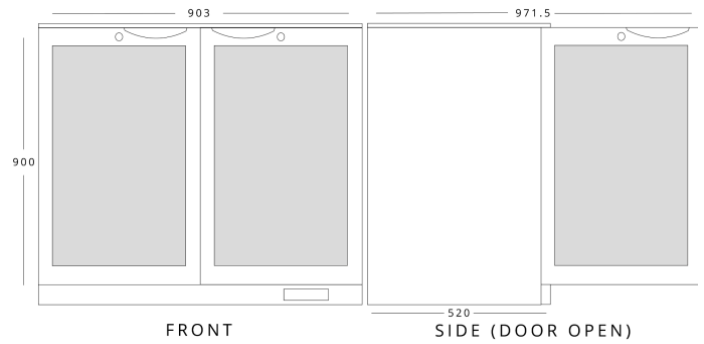

Features

- Black laminated exterior; Aluminium stippled interior
- Self closing, double glazed door (s)
- 2 adjustable shelves per door
- Lock fitted as standard
- Internal LED illumination
- Replaceable door gasket
- Optional - chrome plated scalloped wine shelf (each shelf holds 4 bottles)

Additional Extras

- W4-SHELF01 - Shelf for BAR1
- W4-SHELF02 - Shelf for BAR2(SL)+BAR3(SL)
- W4-SHELF04 - Middle shelf for BAR3(SL)
- W4-SHELF05 - Wine shelf for BAR1
- W4-SHELF06 - Wine shelf for BAR2(SL)+3(SL)
- W4-SHELF07 - Wine shelf middle for BAR3(SL)
- W4-SEAL01A - Gasket for BAR1
- W4-SEAL02A - Gasket for BAR2,3
- W4-CLIP01 - Shelf clip (4 per shelf)
- W4-SEAL02A - Gasket for BAR2,3

Technical Specification

	BAR1	BAR2	BAR2SL	BAR3	BAR3SL
Temperature Range	+4°C ~ +12°C	+4°C ~ +12°C	+4°C ~ +12°C	+4°C ~ +12°C	+4°C ~ +12°C
Climate Class	4	4	4	4	4
Power Supply	13amp	13amp	13amp	13amp	13amp
Cooling	Fan assisted	Fan assisted	Fan assisted	Fan assisted	Fan assisted
Defrost	Automatic	Automatic	Automatic	Automatic	Automatic
Noise Level	53db	54db	54db	59db	59db
Refrigerant	R600A	R600A	R600A	R600A	R600A
Energy Efficiency Class	D	D	D	F	F
Energy Consumption (kw/24hrs)	1.50	1.80	2.00	4.00	4.50
Power Usage (w)	165	185	185	320	320
Weight (kg)	44	59	59	91	91

BAR1

BAR2

BAR2SL

BAR3

BAR3SL