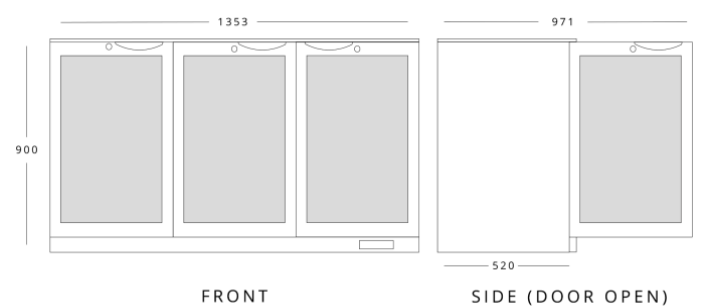

Features

- Black laminated exterior; Aluminium stippled interior
- Self closing, double glazed door (s)
- 2 adjustable shelves per door
- Lock fitted as standard
- Internal LED illumination
- Replaceable door gasket
- Optional - chrome plated scalloped wine shelf (each shelf holds 4 bottles)

Additional Extras

- W4-SHELF01 - Shelf for BAR1
- W4-SHELF02 - Shelf for BAR2(SL)+BAR3(SL)
- W4-SHELF04 - Middle shelf for BAR3(SL)
- W4-SHELF05 - Wine shelf for BAR1
- W4-SHELF06 - Wine shelf for BAR2(SL)+3(SL)
- W4-SHELF07 - Wine shelf middle for BAR3(SL)
- W4-SEAL01A - Gasket for BAR1
- W4-SEAL02A - Gasket for BAR2,3
- W4-CLIP01 - Shelf clip (4 per shelf)
- W4-SEAL02A - Gasket for BAR2,3

Technical Specification

	BAR1	BAR2	BAR2SL	BAR3	BAR3SL
Temperature Range	+4°C ~ +12°C	+4°C ~ +12°C	+4°C ~ +12°C	+4°C ~ +12°C	+4°C ~ +12°C
Climate Class	4	4	4	4	4
Power Supply	13amp	13amp	13amp	13amp	13amp
Cooling	Fan assisted	Fan assisted	Fan assisted	Fan assisted	Fan assisted
Defrost	Automatic	Automatic	Automatic	Automatic	Automatic
Noise Level	53db	54db	54db	59db	59db
Refrigerant	R600A	R600A	R600A	R600A	R600A
Energy Efficiency Class	D	D	D	F	F
Energy Consumption (kw/24hrs)	1.50	1.80	2.00	4.00	4.50
Power Usage (w)	165	185	185	320	320
Weight (kg)	44	59	59	91	91

BAR1

BAR2

BAR2SL

BAR3

BAR3SL