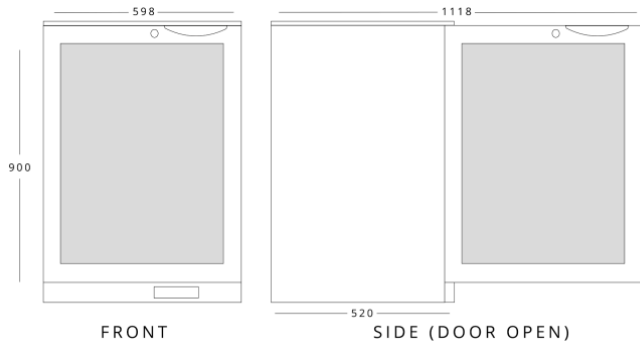

Features

- Black laminated exterior; Aluminium stippled interior
- Self closing, double glazed door (s)
- 2 adjustable shelves per door
- Lock fitted as standard
- Internal LED illumination
- Replaceable door gasket
- Optional - chrome plated scalloped wine shelf (each shelf holds 4 bottles)

Additional Extras

- W4-SHELF01 - Shelf for BAR1
- W4-SHELF02 - Shelf for BAR2(SL)+BAR3(SL)
- W4-SHELF04 - Middle shelf for BAR3(SL)
- W4-SHELF05 - Wine shelf for BAR1
- W4-SHELF06 - Wine shelf for BAR2(SL)+3(SL)
- W4-SHELF07 - Wine shelf middle for BAR3(SL)
- W4-SEAL01A - Gasket for BAR1
- W4-SEAL02A - Gasket for BAR2,3
- W4-CLIP01 - Shelf clip (4 per shelf)
- W4-SEAL02A - Gasket for BAR2,3

Technical Specification

	BAR1	BAR2	BAR2SL	BAR3	BAR3SL
Temperature Range	+4°C ~ +12°C	+4°C ~ +12°C	+4°C ~ +12°C	+4°C ~ +12°C	+4°C ~ +12°C
Climate Class	4	4	4	4	4
Power Supply	13amp	13amp	13amp	13amp	13amp
Cooling	Fan assisted	Fan assisted	Fan assisted	Fan assisted	Fan assisted
Defrost	Automatic	Automatic	Automatic	Automatic	Automatic
Noise Level	53db	54db	54db	59db	59db
Refrigerant	R600A	R600A	R600A	R600A	R600A
Energy Efficiency Class	D	D	D	F	F
Energy Consumption (kw/24hrs)	1.50	1.80	2.00	4.00	4.50
Power Usage (w)	165	185	185	320	320
Weight (kg)	44	59	59	91	91

BAR1

BAR2

BAR2SL

BAR3

BAR3SL