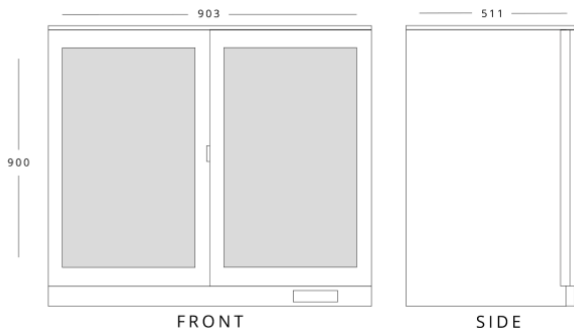

Features

- Black laminated exterior; Aluminium stippled interior
- Self closing, double glazed door (s)
- 2 adjustable shelves per door
- Lock fitted as standard
- Internal LED illumination
- Replaceable door gasket
- Optional - chrome plated scalloped wine shelf (each shelf holds 4 bottles)

Additional Extras

- W4-SHELF01 - Shelf for BAR1
- W4-SHELF02 - Shelf for BAR2(SL)+BAR3(SL)
- W4-SHELF04 - Middle shelf for BAR3(SL)
- W4-SHELF05 - Wine shelf for BAR1
- W4-SHELF06 - Wine shelf for BAR2(SL)+3(SL)
- W4-SHELF07 - Wine shelf middle for BAR3(SL)
- W4-SEAL01A - Gasket for BAR1
- W4-SEAL02A - Gasket for BAR2,3
- W4-CLIP01 - Shelf clip (4 per shelf)
- W4-SEAL02A - Gasket for BAR2,3

Technical Specification

	BAR1	BAR2	BAR2SL	BAR3	BAR3SL
Temperature Range	+4°C ~ +12°C	+4°C ~ +12°C	+4°C ~ +12°C	+4°C ~ +12°C	+4°C ~ +12°C
Climate Class	4	4	4	4	4
Power Supply	13amp	13amp	13amp	13amp	13amp
Cooling	Fan assisted	Fan assisted	Fan assisted	Fan assisted	Fan assisted
Defrost	Automatic	Automatic	Automatic	Automatic	Automatic
Noise Level	53db	54db	54db	59db	59db
Refrigerant	R600A	R600A	R600A	R600A	R600A
Energy Efficiency Class	D	D	D	F	F
Energy Consumption (kw/24hrs)	1.50	1.80	2.00	4.00	4.50
Power Usage (w)	165	185	185	320	320
Weight (kg)	44	59	59	91	91

BAR1

BAR2

BAR2SL

BAR3

BAR3SL