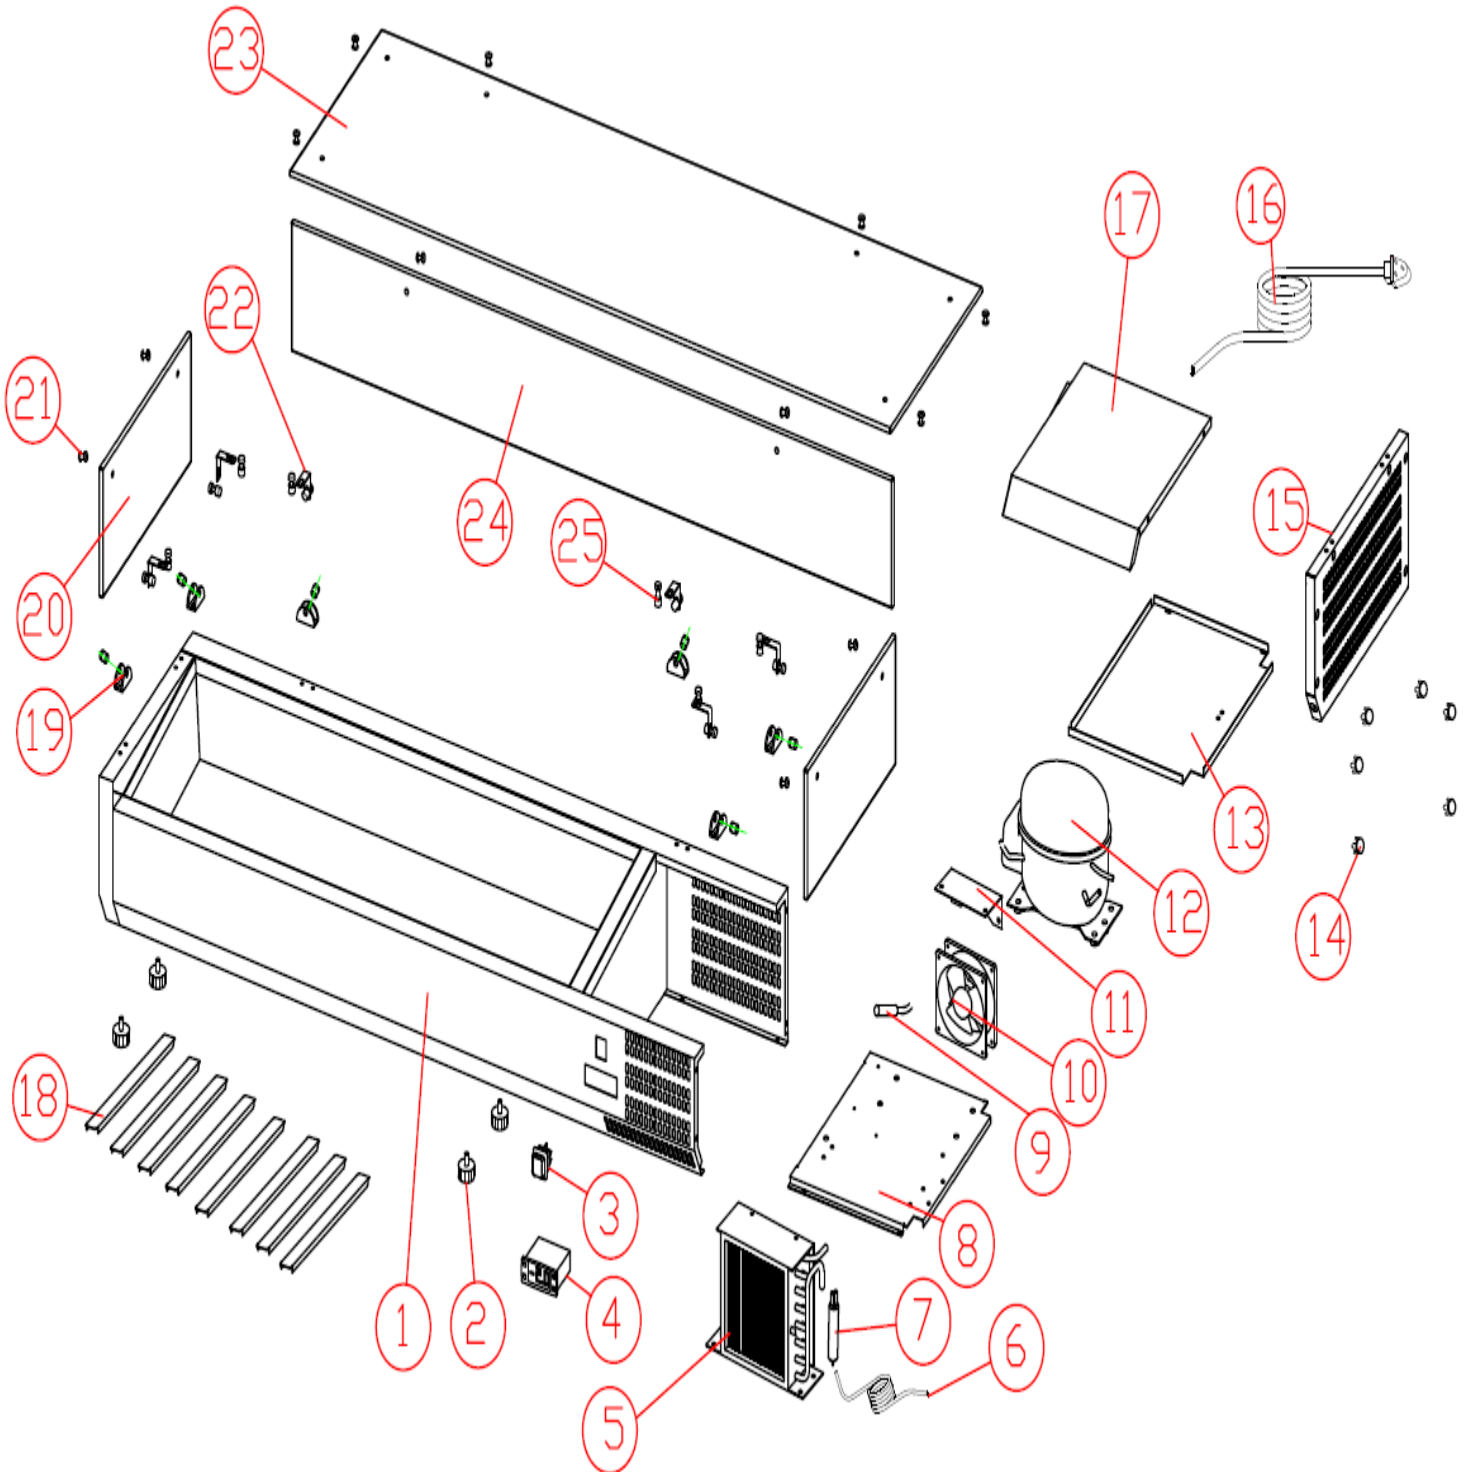

TOP1200/1400/1500/2000CRXX

Exploded parts diagram

Image shown is a TOP2000CRXX

Part Number	Number	Description	Qty
***	1	Cabinet	1
***	2	Feet (TOP1200/1500/2000CRXX)	4
X1-SWITCH01	3	Power Switch (TOP1200/1500/2000CRXX)	1
X1-CONTROLLER04	4	Controller (TOP1200/1500/2000CRXX)	1
***	5	Condenser (TOP1200/1500/2000CRXX)	1
***	6	Capillary (TOP1200/1500/2000CRXX)	1
***	7	Drier (TOP1200/1500/2000CRXX)	1
***	8	Cooling Unit Board (TOP1200/1500/2000CRXX)	1
K8-PROB01	9	Probe (TOP1200/1500/2000CRXX)	1
X1-FAN03	10	Cond Fan (TOP1200/1500/2000CRXX)	1
***	11	Cond Fan Plate Connector (TOP1200/1500/2000CRXX)	1
B1-COMP17	12	Compressor (TOP1200/1500/2000CRXX)	1
***	13	Cond Unit Board (TOP1200/1500/2000CRXX)	1
***	14	Gromit (TOP1200/1500/2000CRXX)	6
***	15	Right Side Cover (TOP1200/1500/2000CRXX)	1
***	16	Power Cord (TOP1200/1500/2000CRXX)	1
***	17	Top Cover (TOP1200/1500/2000CRXX)	1
***	18	Spacer Bar (TOP2000CRXX)	8
***	18	Spacer Bar (TOP1500RXX)	5
***	18	Spacer Bar (TOP1200CRXX)	3
B1-BRACKET01	19	Glass Fixing (with screw)	6
***	20	Side Glass (TOP1200/1500/2000CRXX)	2
***	21	Rubber Sleeve (TOP1200/1500/2000CRXX)	12
***	22	Glass Connector (TOP1200/1500/2000CRXX)	6
***	23	Top Glass (TOP2000CRXX)	1
***	23	Top Glass (TOP1500CRXX)	1
***	23	Top Glass (TOP1200CRXX)	1
***	24	Rear Glass (TOP2000CRXX)	1
***	24	Rear Glass (TOP1500CRXX)	1
***	24	Rear Glass (TOP1200CRXX)	1
***	25	Glass connector Screw and Nut	12