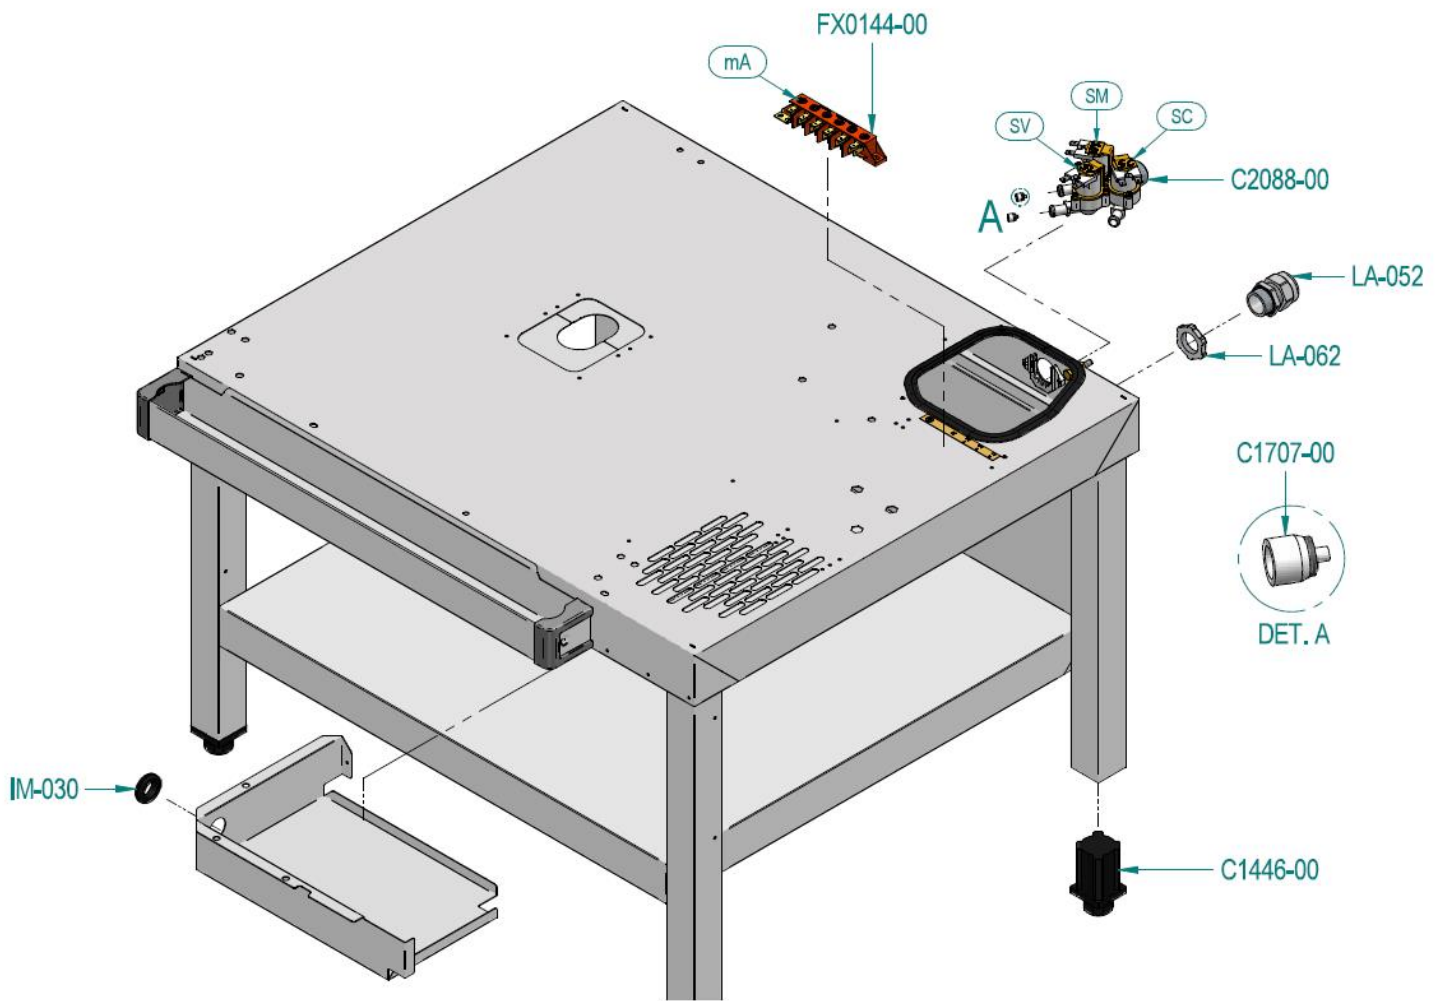

RDA115E

Exploded parts diagram

Number	Description	Qty
C1707-00	Water Flow Reducer for Solenoid	1
FX0144-00	Terminal Block	1
C2088-00	Water Solenoid (3 exits)	1
LA-052	Cable Gland	1
LA-062	Nut	1
C1446-00	Adjustable Legs	4
IM-030	Gromit	1

*** Please contact Spares for assistance ***

C8305-00	Bottom Hinge Pin Nut	1
C9522-00	Bottom Hinge Plate	1
C8316-00	Bottom Hinge Pin	1
C9521-00	Top Hinge Plate	1
C9608-00	Door Gasket	1
C7564-13	Door Lock	1