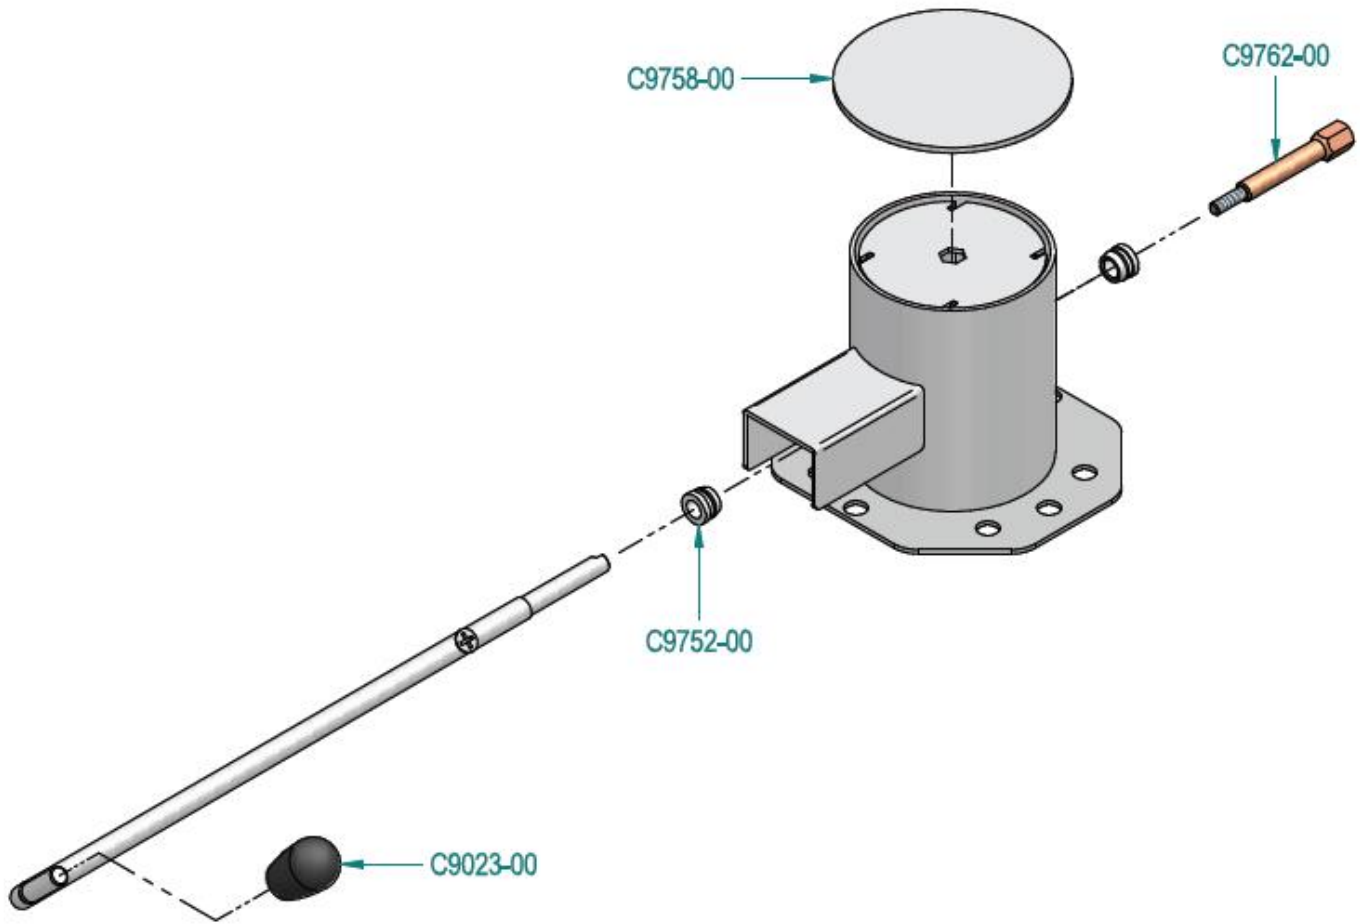

*** Please contact Spares for assistance ***

FX0069-00	Tangential Fan	1
-----------	----------------	---

*** Please contact Spares for assistance ***

C2192-00	Steam or Humidification Adjustment	1
C8160-00	Commutator Selector Switch	1
C7581-00	Edge protector	1
LC-352	Cooking Chamber Thermostat 50-270 °C	1
AZ130-00	Timer	1
C8310-00	Door Switch	1
C5410-00	Green Pilot Light	1
C5411-00	Orange Pilot Light	2
C8293-22	Knob	3
AZ129-00	Switch	1

*** Please contact Spares for assistance ***

C9762-00	Humidity Flap Activation Spindle	1
C9758-00	Humidity Control Flap	1
C9752-00	Humidity Flap Lever Bush	1
C9023-00	Humidity Control Flap Handle	1

*** Please contact Spares for assistance ***