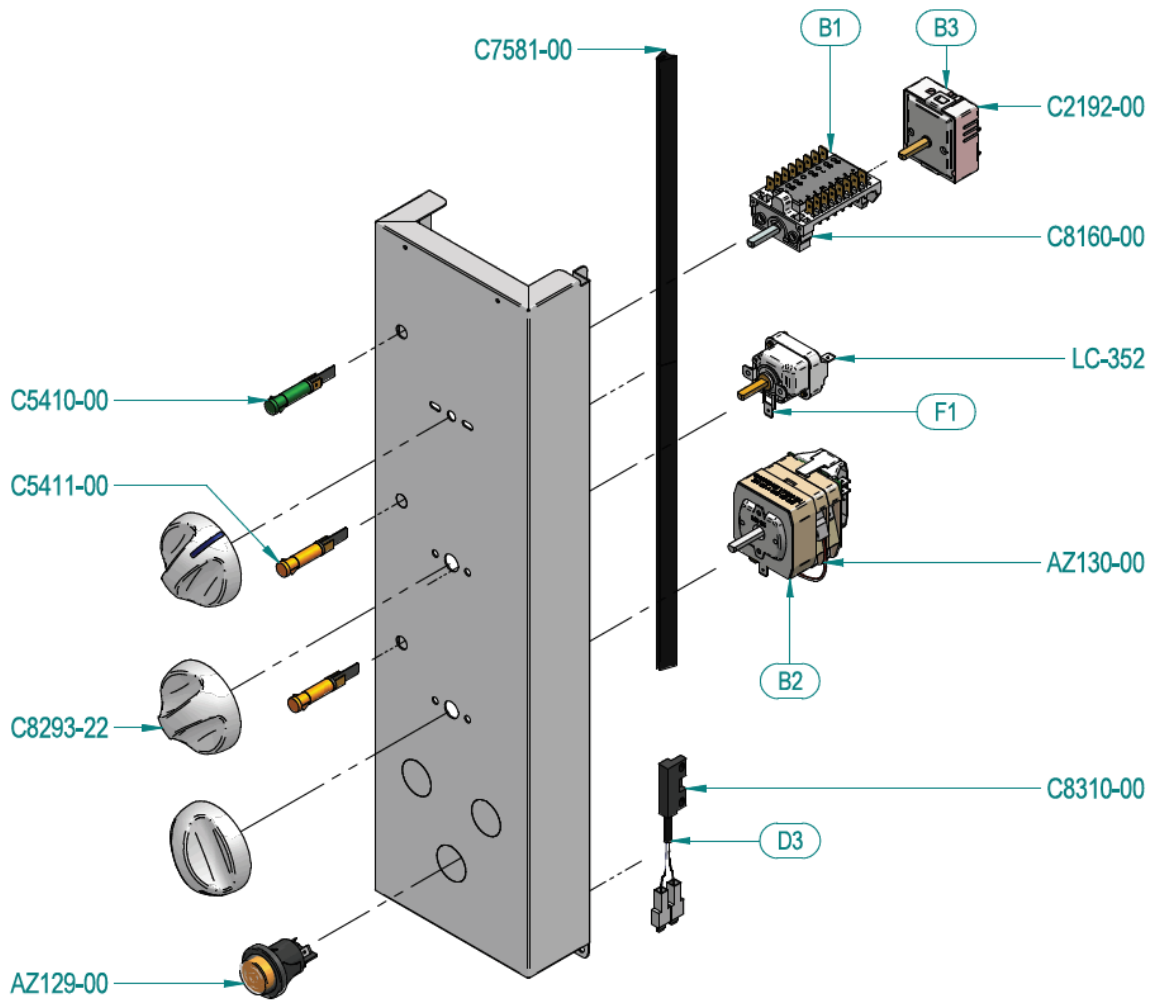

RDA115E

Exploded parts diagram

Number	Description	Qty
C1707-00	Water Flow Reducer for Solenoid	1
FX0144-00	Terminal Block	1
C2088-00	Water Solenoid (3 exits)	1
LA-052	Cable Gland	1
LA-062	Nut	1
C1446-00	Adjustable Legs	4
IM-030	Gromit	1

*** Please contact Spares for assistance ***

LC-050	Bulb Socket	1
C6073F-00	Gasket for Bulb Socket	1
C6073C-00	Glass for Oven Lamp Holder	1
C6073D-00	Frame for Oven Lamp Holder	1
C7558-00	Heating Element	1
C8138-00	Rear water injection tube	1
C2156-00	Rear water injection gland	1
C2277-00	Rear water injection nozzle	1
C2158-00	Rear water injection nut	1
C7535-00K	Fan Blade	3
C1952-00	Fan Blade Nut	3
C1953-00	Fan Blade Washer	3
C1954-00	Fan Blade Nut	3
C9011-12	Fan Motor	3
C1418-21	Water Injection Nozzle	1
C7576-00	Stainless Water Conveyor Tube Top	1
C7577-00	Stainless Water Conveyor Tube Middle and Lower	1
C2125-00	Drain Filter Cap	1
LC-051	Halogen Light	1

*** Please contact Spares for assistance ***

C2218-00	Steam Thermostat 100 °C	1
FX-0182-00	Control Panel Cooling Fan Thermostat (Klixon)	1
C2198-00	Cooking Chamber Safety Thermostat	1
C2185-00	Condensation Thermostat 30-90 °C	1
LC-422	Fuse 2A	1
LC-420	Fuse Holder	2
LC-426	Fuse	1
LC-310 (C1)	Contacteur	1
LC315	Auxiliary	1
LC-321 (C4)	Contacteur	1
C5	Contacteur	1
DX	Relay Holder	1
AZ019-00	Relay	1
LC-411	Terminal Strip	1
LC-419	Fuse Holder	1

*** Please contact Spares for assistance ***

FX0069-00	Tangential Fan	1
-----------	----------------	---

*** Please contact Spares for assistance ***

C2192-00	Steam or Humidification Adjustment	1
C8160-00	Commutator Selector Switch	1
C7581-00	Edge protector	1
LC-352	Cooking Chamber Thermostat 50-270 °C	1
AZ130-00	Timer	1
C8310-00	Door Switch	1
C5410-00	Green Pilot Light	1
C5411-00	Orange Pilot Light	2
C8293-22	Knob	3
AZ129-00	Switch	1