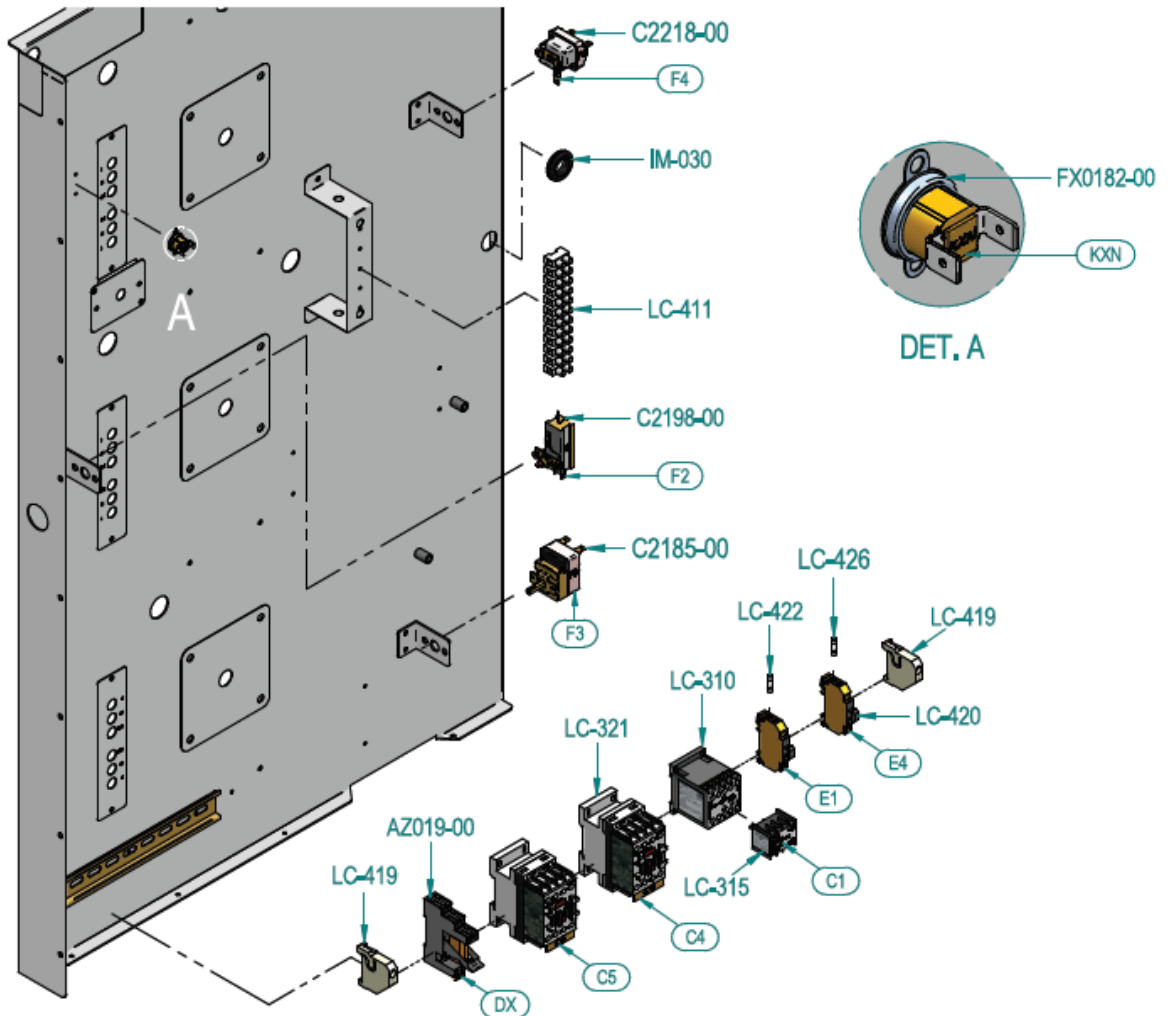

C2218-00	Steam Thermostat 100 °C	1
FX-0182-00	Control Panel Cooling Fan Thermostat (Klixon)	1
C2198-00	Cooking Chamber Safety Thermostat	1
C2185-00	Condensation Thermostat 30-90 °C	1
LC-422	Fuse 2A	1
LC-420	Fuse Holder	2
LC-426	Fuse	1
LC-310 (C1)	Contacteur	1
LC315	Auxiliary	1
LC-321 (C4)	Contacteur	1
C5	Contacteur	1
DX	Relay Holder	1
AZ019-00	Relay	1
LC-411	Terminal Strip	1
LC-419	Fuse Holder	1

*** Please contact Spares for assistance ***