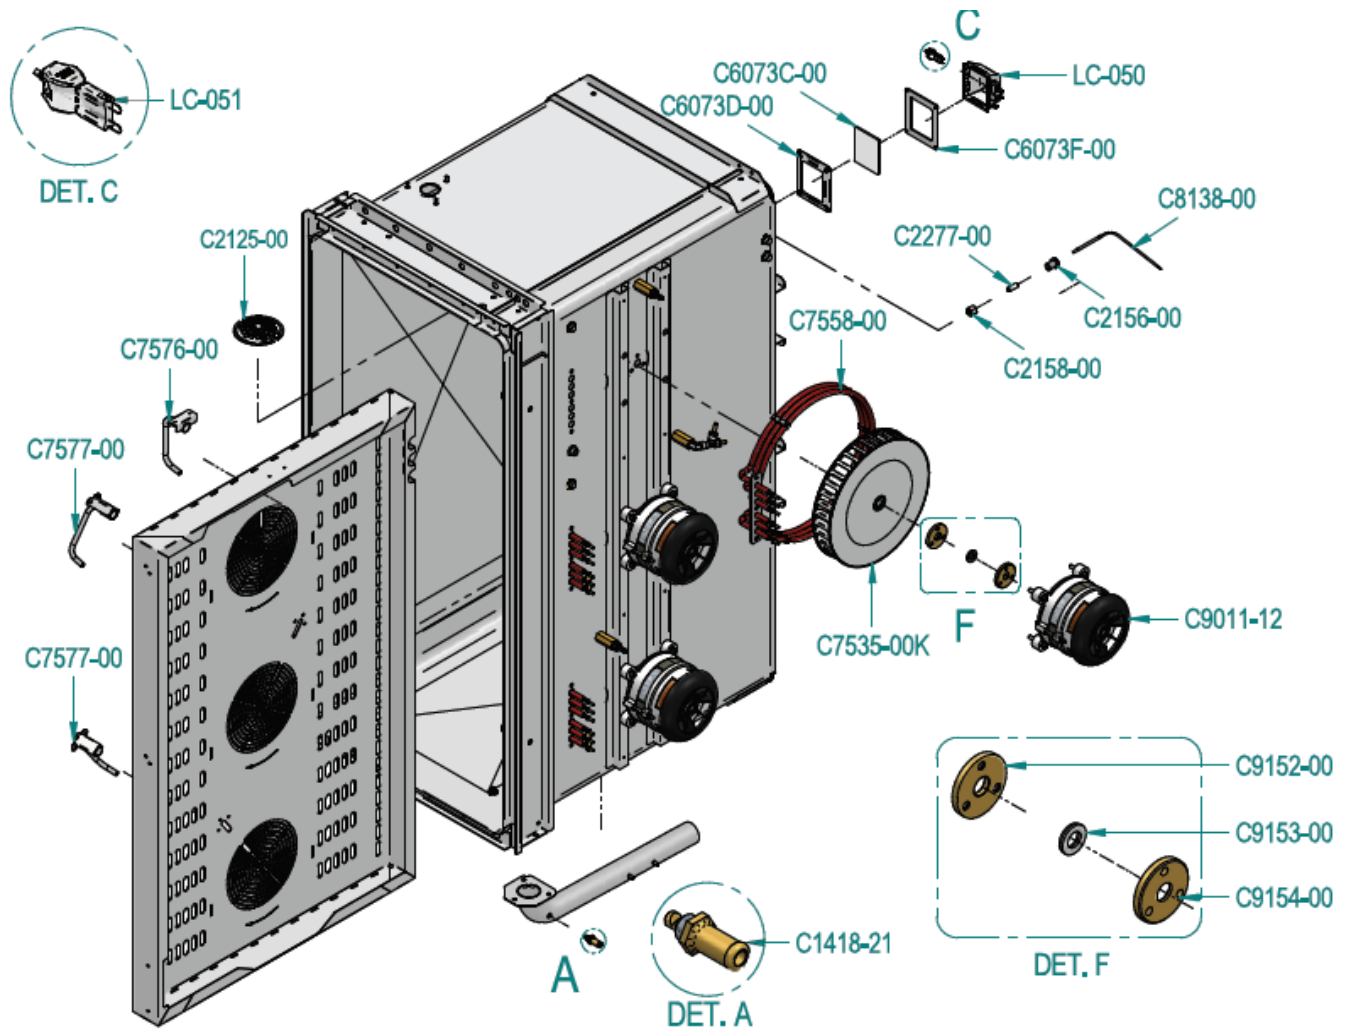

LC-050	Bulb Socket	1
C6073F-00	Gasket for Bulb Socket	1
C6073C-00	Glass for Oven Lamp Holder	1
C6073D-00	Frame for Oven Lamp Holder	1
C7558-00	Heating Element	1
C8138-00	Rear water injection tube	1
C2156-00	Rear water injection gland	1
C2277-00	Rear water injection nozzle	1
C2158-00	Rear water injection nut	1
C7535-00K	Fan Blade	3
C1952-00	Fan Blade Nut	3
C1953-00	Fan Blade Washer	3
C1954-00	Fan Blade Nut	3
C9011-12	Fan Motor	3
C1418-21	Water Injection Nozzle	1
C7576-00	Stainless Water Conveyor Tube Top	1
C7577-00	Stainless Water Conveyor Tube Middle and Lower	1
C2125-00	Drain Filter Cap	1
LC-051	Halogen Light	1

*** Please contact Spares for assistance ***