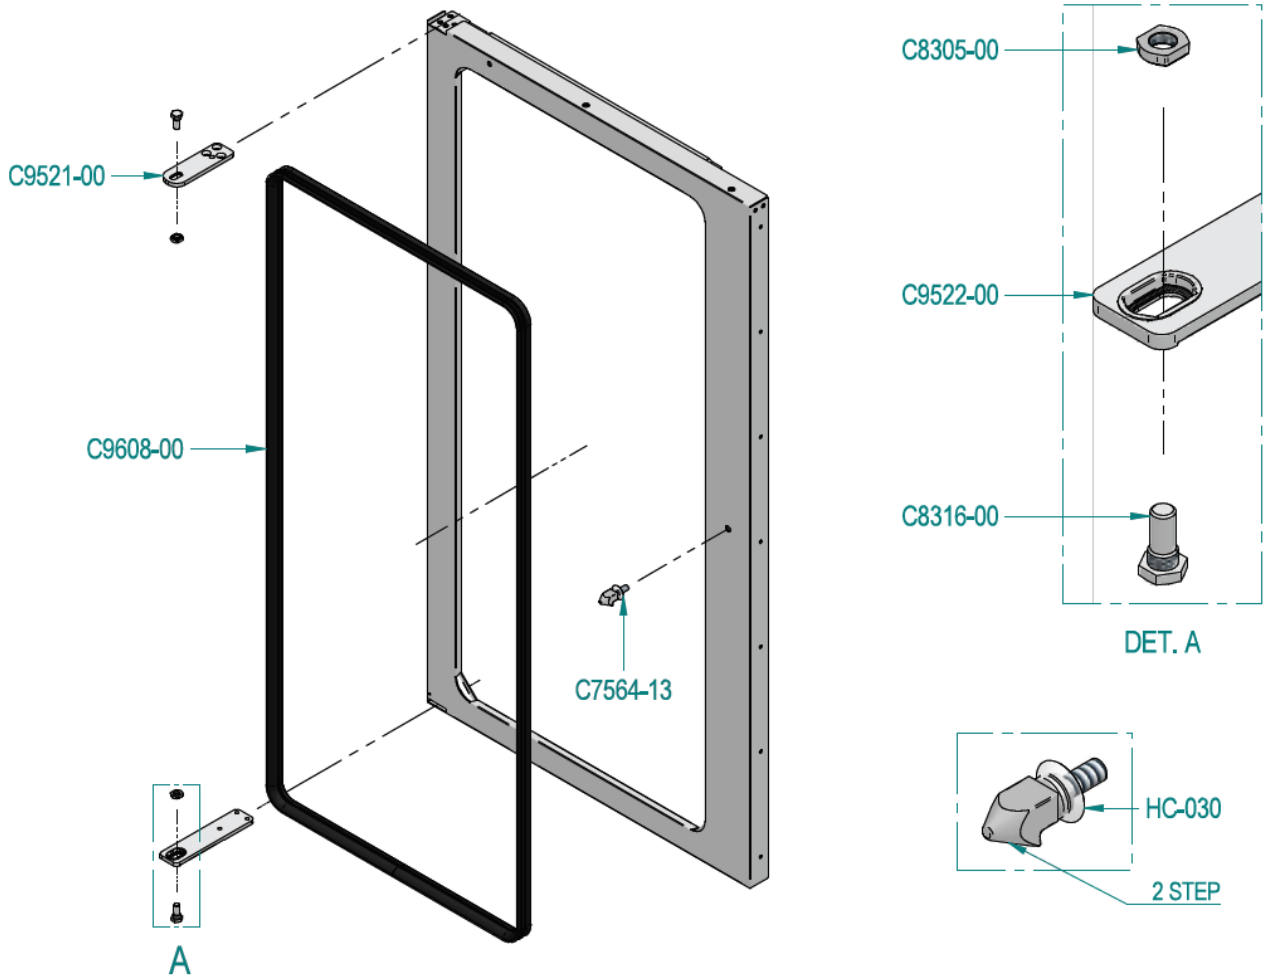

RDA115E

Exploded parts diagram

Number	Description	Qty
C1707-00	Water Flow Reducer for Solenoid	1
FX0144-00	Terminal Block	1
C2088-00	Water Solenoid (3 exits)	1
LA-052	Cable Gland	1
LA-062	Nut	1
C1446-00	Adjustable Legs	4
IM-030	Gromit	1

*** Please contact Spares for assistance ***

C8305-00	Bottom Hinge Pin Nut	1
C9522-00	Bottom Hinge Plate	1
C8316-00	Bottom Hinge Pin	1
C9521-00	Top Hinge Plate	1
C9608-00	Door Gasket	1
C7564-13	Door Lock	1