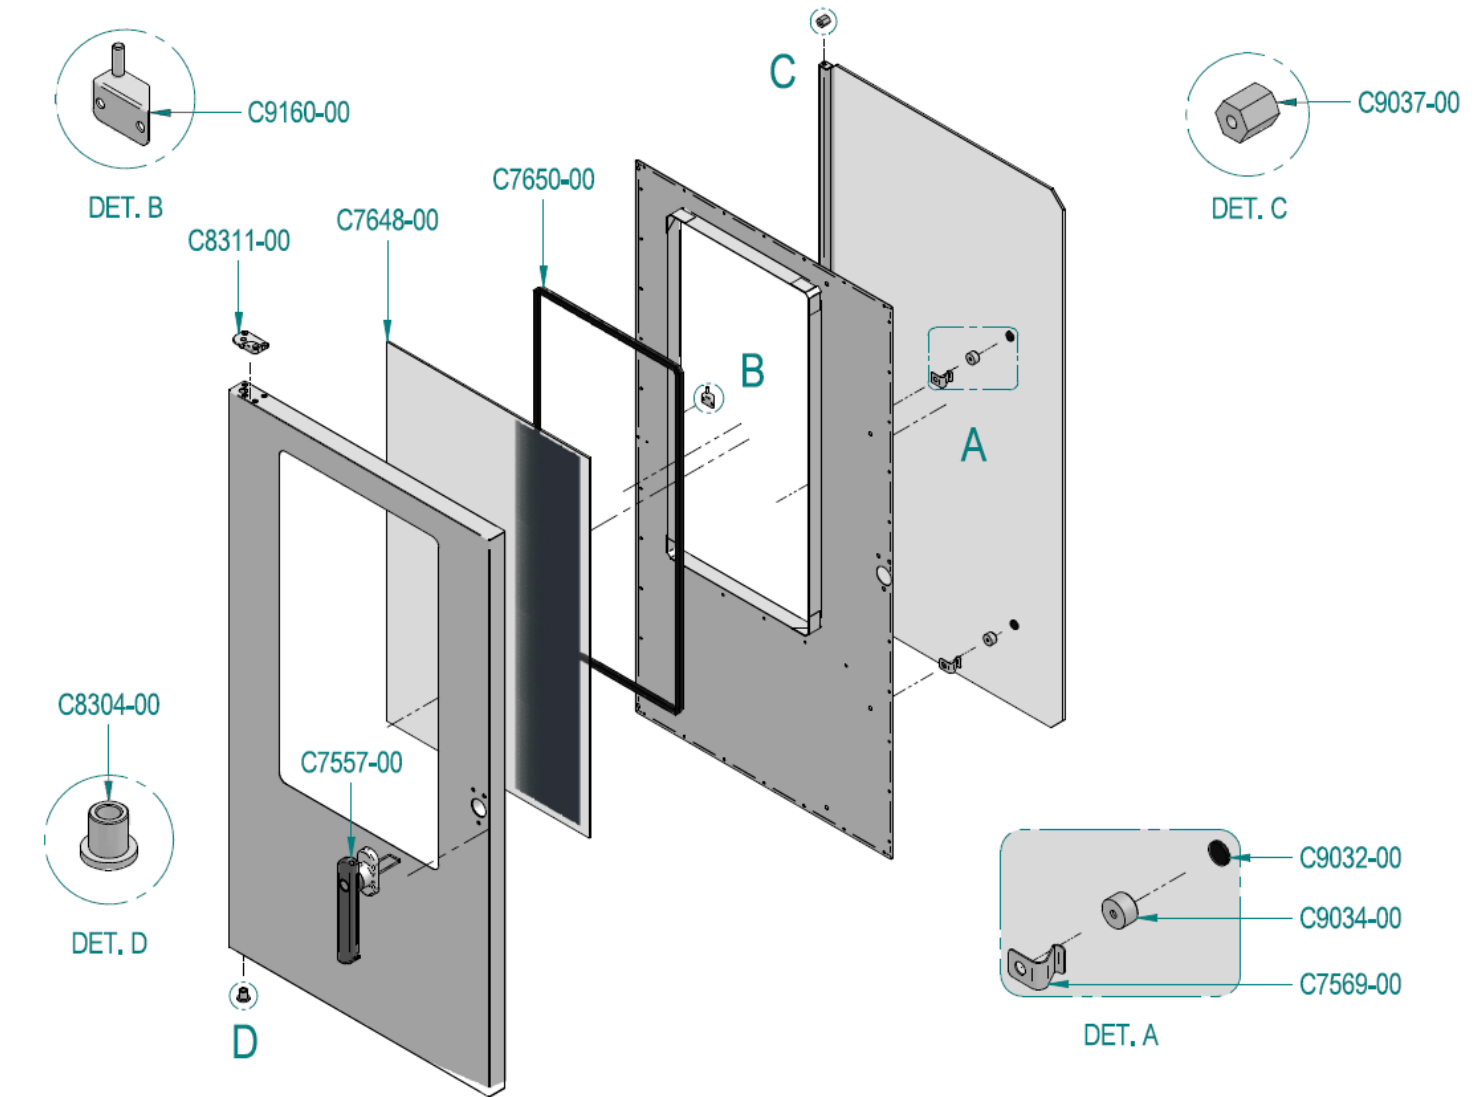

C9037-00	Door Glass mounting	2
C9160-00	Hinge	1
C9032-00	Washer	2
C9034-00	Glass Spacer	2
C7569-00	Glass Retaining Clip	2
C7648-00	Outer Door Glass	1
C7557-00	Door Handle	1
C8304-00	Bush	1
C8311-00	Door Hinge Mounting Plate	1
C7650-00	Inner Glass Seal	1

*** Please contact Spares for assistance ***