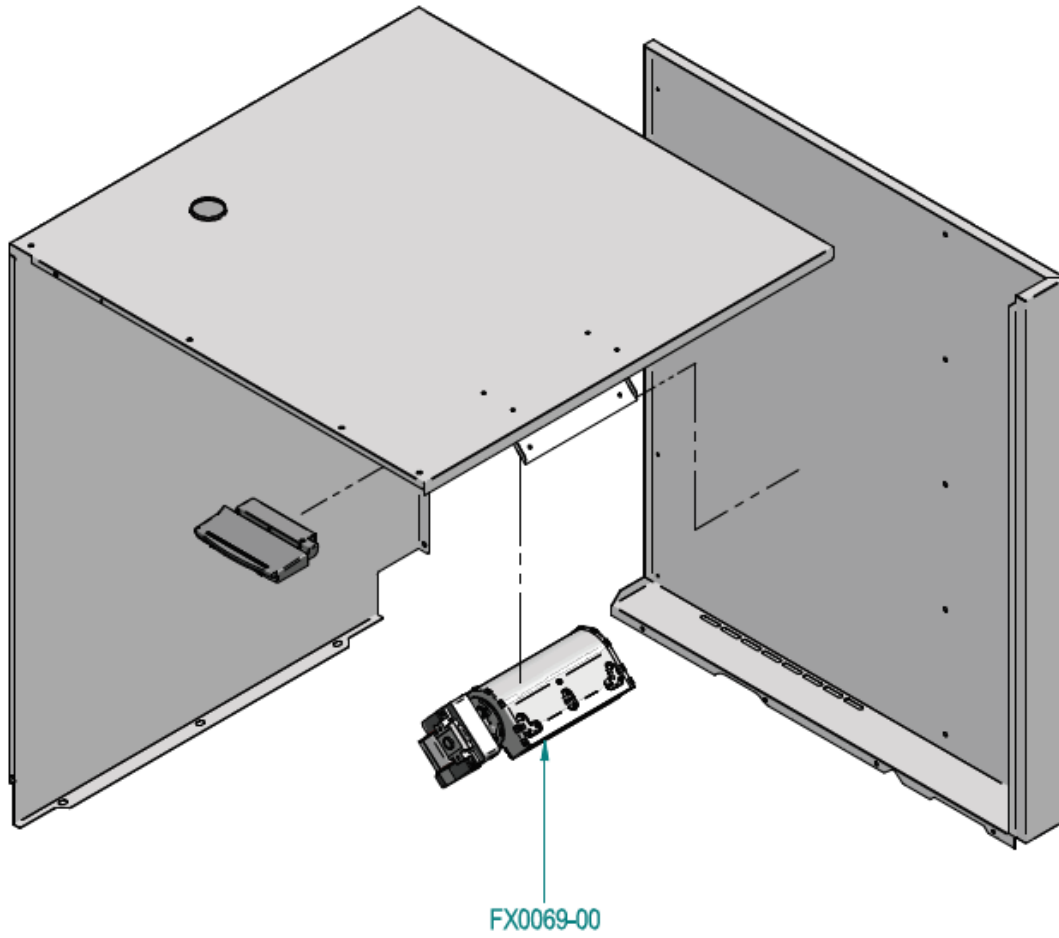

FX0069-00	Tangential Fan	1

*** Please contact Spares for assistance ***