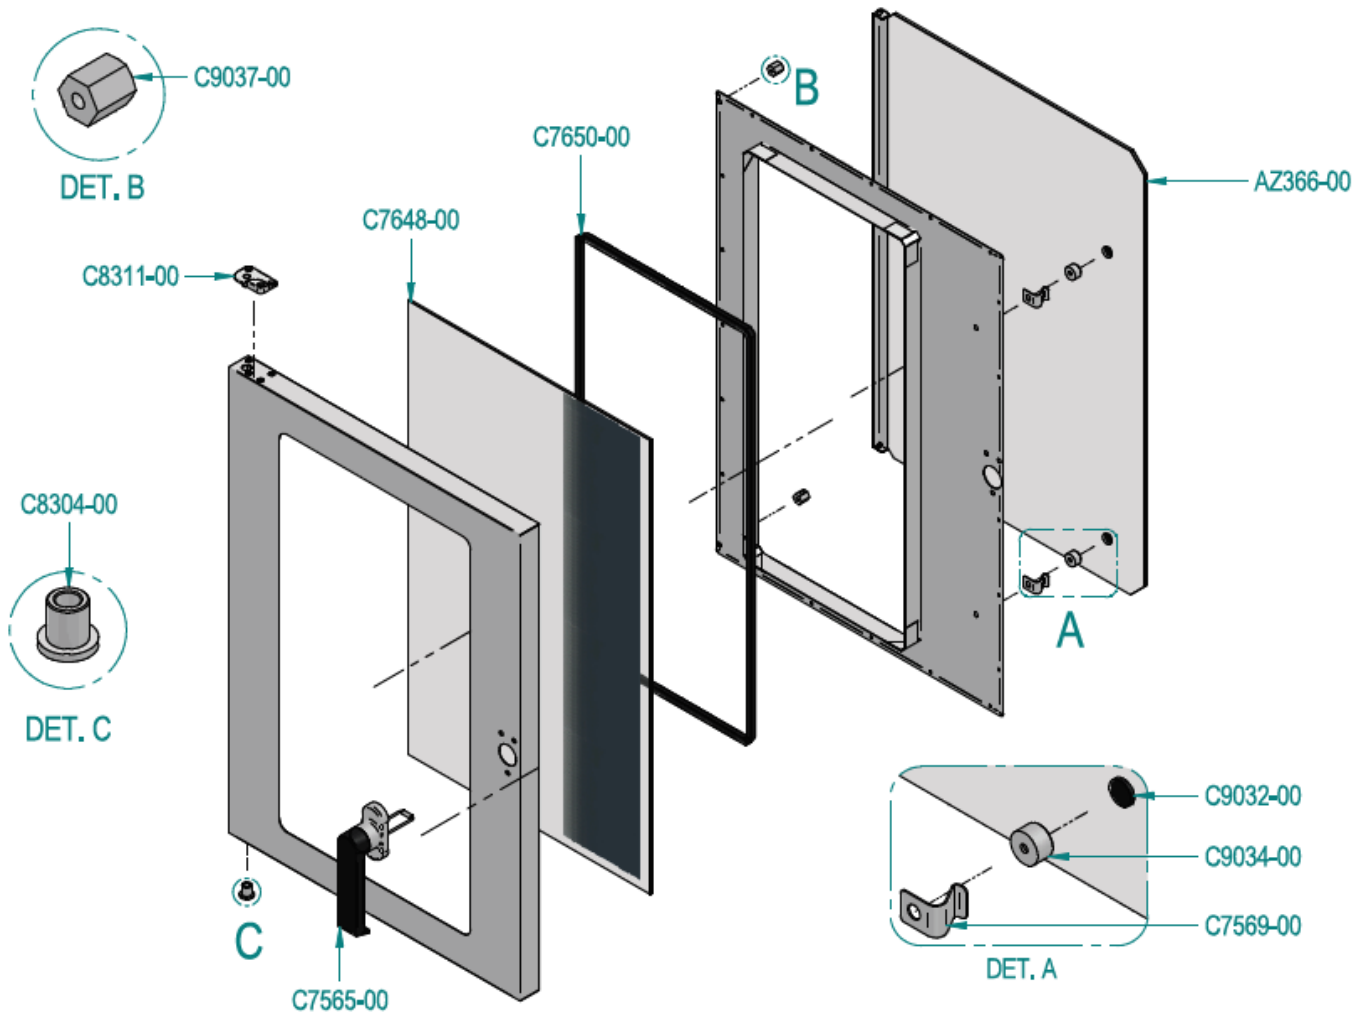

C9037-00	Door Glass mounting	2
AZ366-00	Inner Glass	1
C9032-00	Washer	2
C9034-00	Glass Spacer	2
C7569-00	Glass Retaining Clip	2
C7648-00	Outer Door Glass	1
C7565-00	Door Handle	1
C8034-00	Bush	1
C8311-00	Door Hinge Mounting Plate	1
C7650-00	Inner Glass Seal	1

*** Please contact Spares for assistance ***