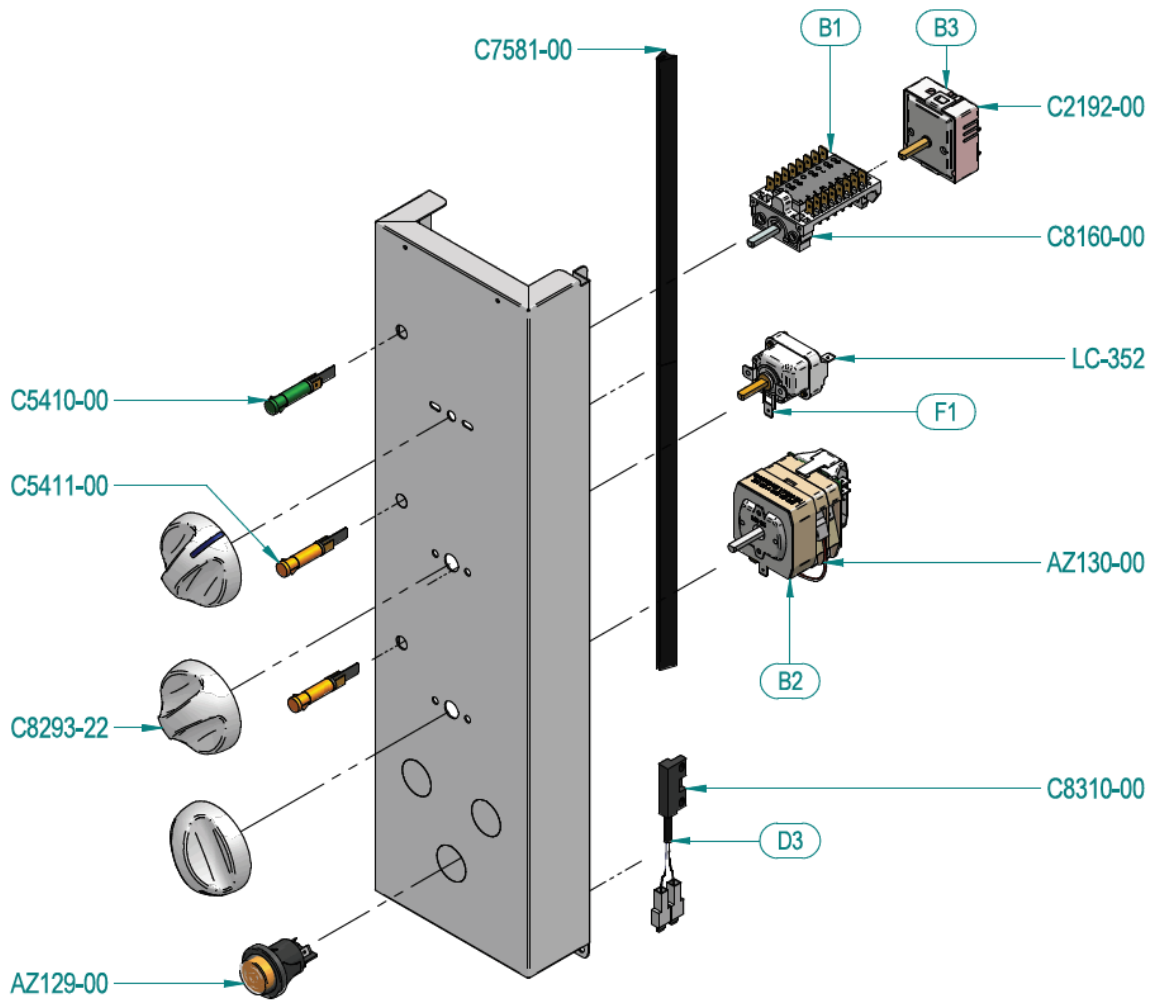

RDA110E

Exploded parts diagram

Number	Description	Qty
C1707-00	Water Flow Reducer for Solenoid	1
FX0144-00	Terminal Block	1
C2088-00	Water Solenoid (3 exits)	1
LA-052	Cable Gland	1
LA-062	Nut	1
C1446-00	Adjustable Legs	4
IM-030	Gromit	1

*** Please contact Spares for assistance ***

C2218-00	Steam Thermostat 100 °C	1
FX-0182-00	Control Panel Cooling Fan Thermostat (Klixon)	1
C2198-00	Cooking Chamber Safety Thermostat	1
C2185-00	Condensation Thermostat 30-90 °C	1
LC-422	Fuse 2A	1
LC-420	Fuse Holder	2
LC-426	Fuse	1
LC-310 (C1)	Contactor	1
LC-321 (C4)	Contactor	1
C5	Contactor	1
DX	Relay Holder	1
AZ019-00	Relay	1
LC-411	Terminal Strip	1
LC-419	Fuse Holder	1

*** Please contact Spares for assistance ***

FX0069-00	Tangential Fan	1
-----------	----------------	---

*** Please contact Spares for assistance ***

C2192-00	Steam or Humidification Adjustment	1
C8160-00	Commutator Selector Switch	1
C7581-00	Edge Protector	1
LC-352	Cooking Chamber Thermostat 50-270 °C	1
AZ130-00	Timer	1
C8310-00	Door Switch	1
C5410-00	Green Pilot Light	1
C5411-00	Orange Pilot Light	1
C8293-22	Knob	3
AZ129-00	Switch	1