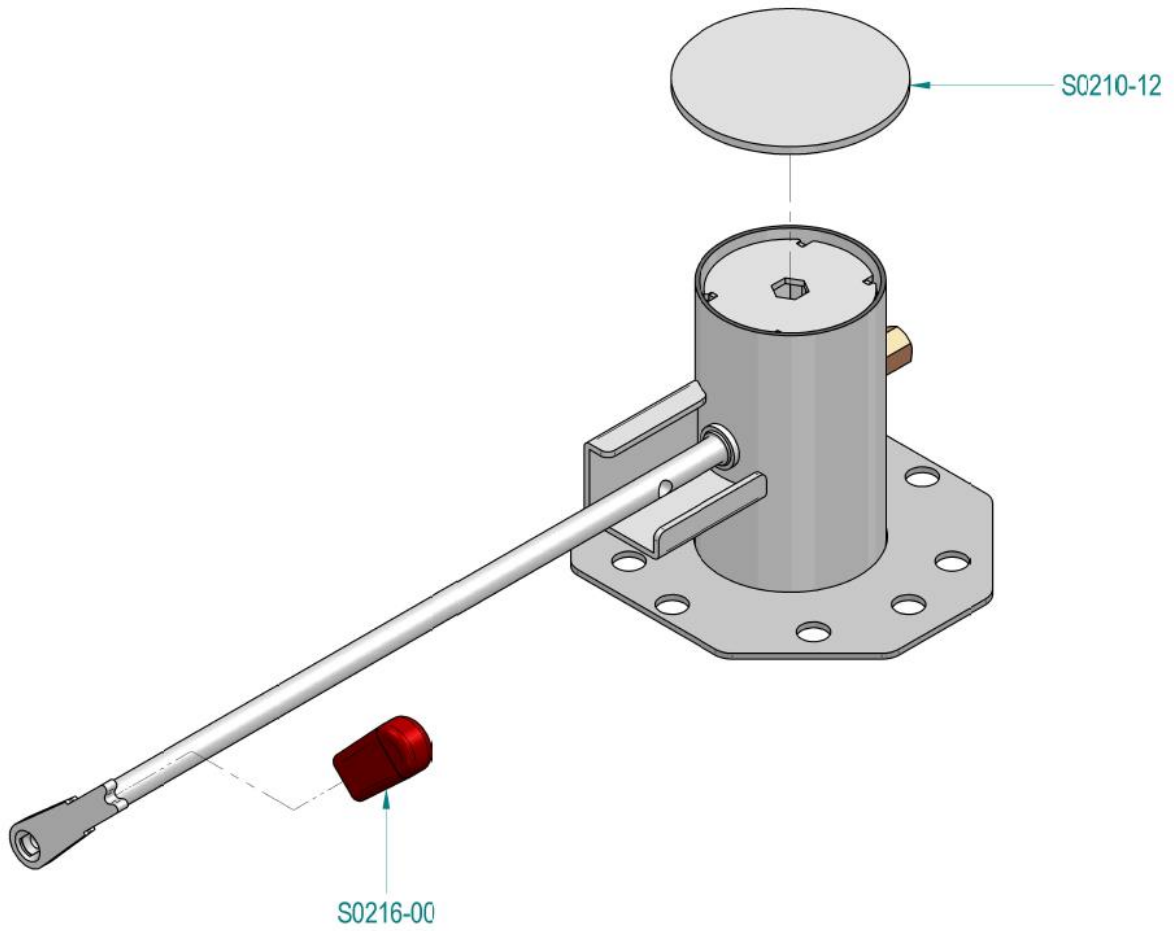

S0210-12	Humidity Control Flap	1
S0216-00	Humidity Control Flap Handle	1

*** Please contact Spares for assistance ***