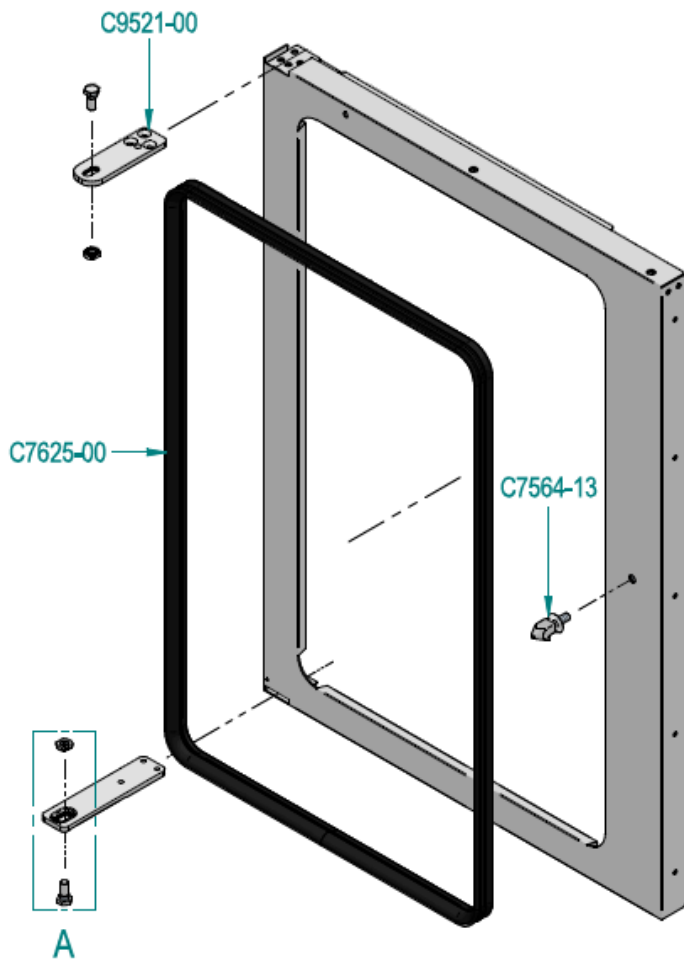

RDA110E

Exploded parts diagram

Number	Description	Qty
C1707-00	Water Flow Reducer for Solenoid	1
FX0144-00	Terminal Block	1
C2088-00	Water Solenoid (3 exits)	1
LA-052	Cable Gland	1
LA-062	Nut	1
C1446-00	Adjustable Legs	4
IM-030	Gromit	1

*** Please contact Spares for assistance ***

C8305-00	Bottom Hinge Pin Nut	1
C9522-00	Bottom Hinge Plate	1
C8316-00	Bottom Hinge Pin	1
C9521-00	Top Hinge Plate	1
C7625-00	Door Gasket	1
C7564-13	Door Lock	1