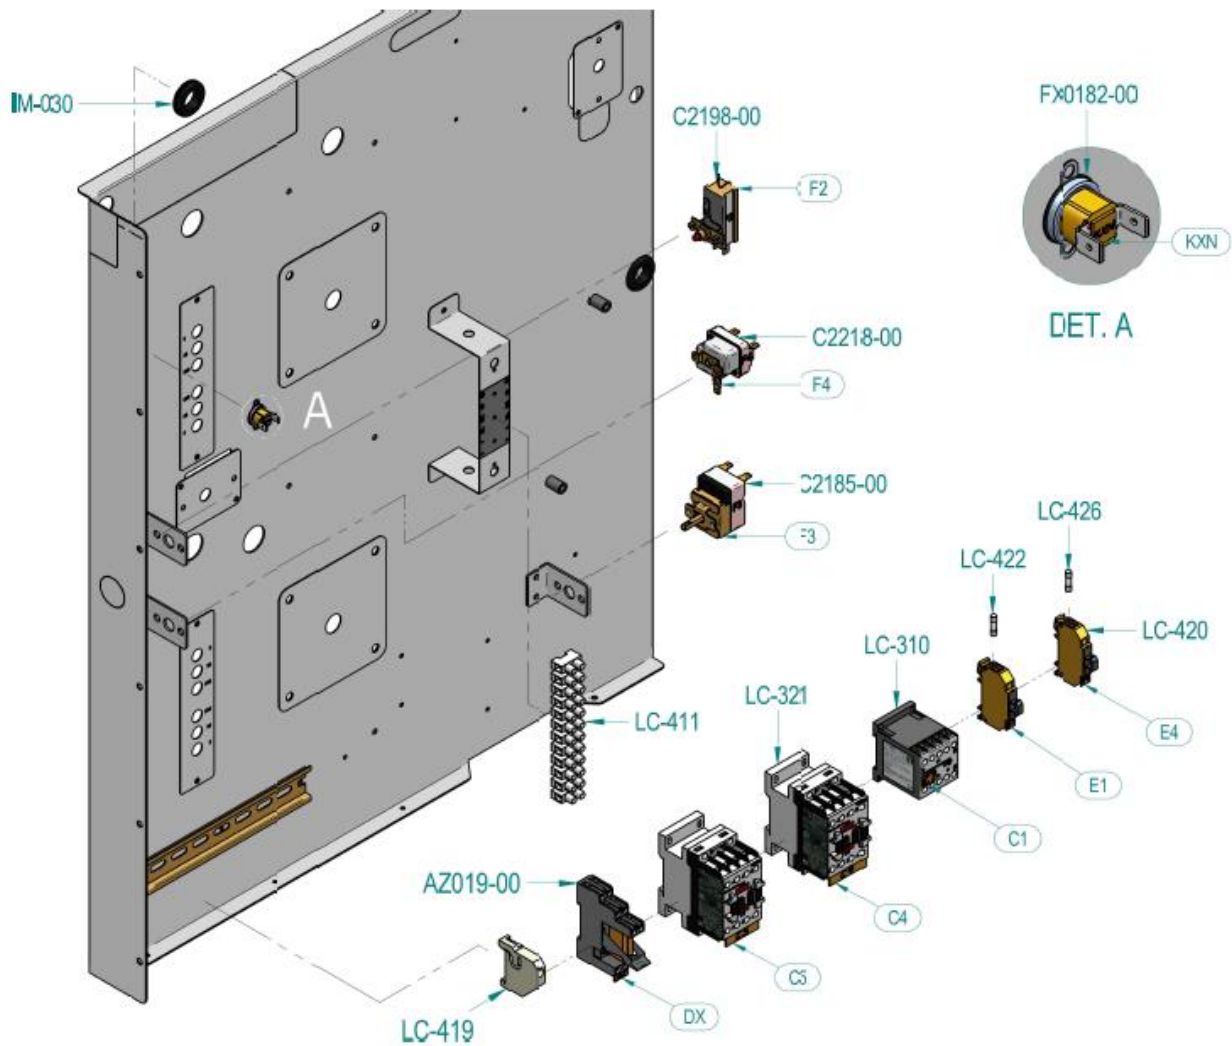

C2218-00	Steam Thermostat 100 °C	1
FX-0182-00	Control Panel Cooling Fan Thermostat (Klixon)	1
C2198-00	Cooking Chamber Safety Thermostat	1
C2185-00	Condensation Thermostat 30-90 °C	1
LC-422	Fuse 2A	1
LC-420	Fuse Holder	2
LC-426	Fuse	1
LC-310 (C1)	Contactor	1
LC-321 (C4)	Contactor	1
C5	Contactor	1
DX	Relay Holder	1
AZ019-00	Relay	1
LC-411	Terminal Strip	1
LC-419	Fuse Holder	1

*** Please contact Spares for assistance ***