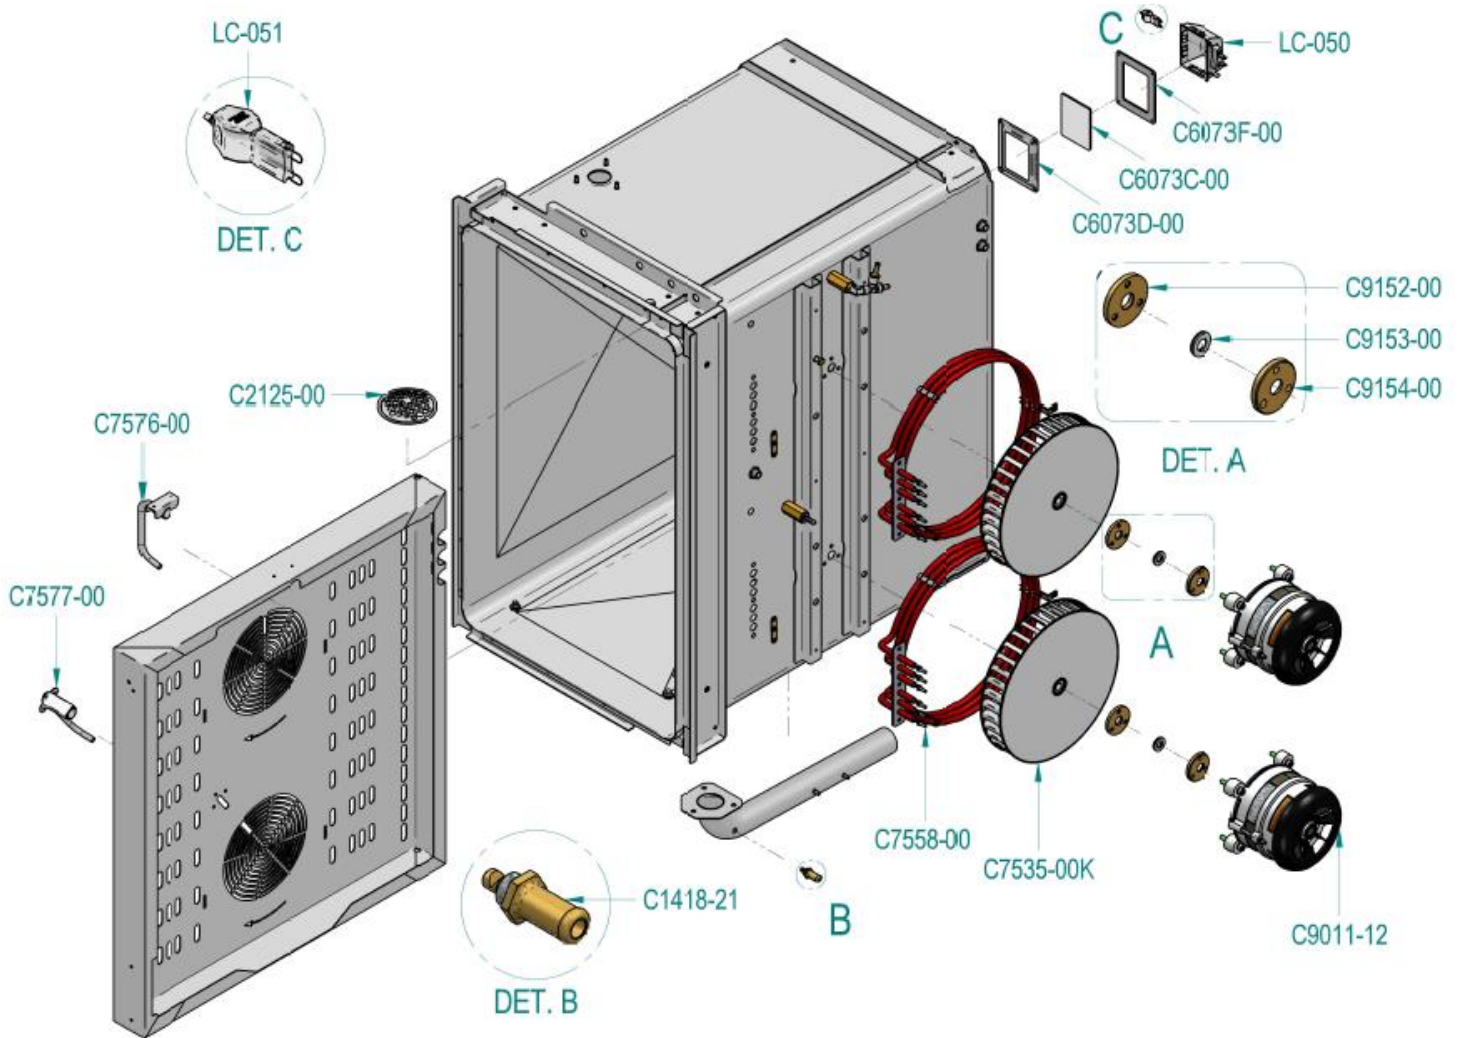

LC-050	Bulb Socket	1
C6073F-00	Gasket for Bulb Socket	1
C6073C-00	Glass for Oven Lamp Holder	1
C6073D-00	Frame for Oven Lamp Holder	1
C7558-00	Heating Element	1
C7535-00K	Fan Blade	2
C1952-00	Fan Blade Nut	2
C1953-00	Fan Blade Washer	2
C1954-00	Fan Blade Nut	2
C9011-12	Fan Motor	2
C1418-21	Water Injection Nozzle	1
C7576-00	Stainless Water Conveyor Tube	1
C7577-00	Stainless Water Conveyor Tube Middle and Lower	1
C2125-00	Drain Filter Cap	1
LC-051	Halogen Light	1

*** Please contact Spares for assistance ***