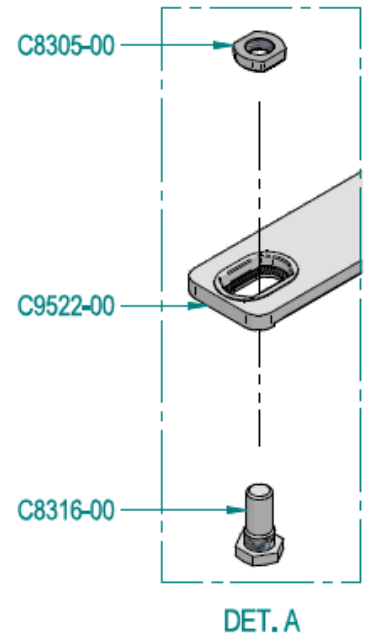

RDA110E

Exploded parts diagram

Number	Description	Qty
C1707-00	Water Flow Reducer for Solenoid	1
FX0144-00	Terminal Block	1
C2088-00	Water Solenoid (3 exits)	1
LA-052	Cable Gland	1
LA-062	Nut	1
C1446-00	Adjustable Legs	4
IM-030	Gromit	1

*** Please contact Spares for assistance ***

C8305-00	Bottom Hinge Pin Nut	1
C9522-00	Bottom Hinge Plate	1
C8316-00	Bottom Hinge Pin	1
C9521-00	Top Hinge Plate	1
C7625-00	Door Gasket	1
C7564-13	Door Lock	1

*** Please contact Spares for assistance ***

C9037-00	Door Glass mounting	2
AZ366-00	Inner Glass	1
C9032-00	Washer	2
C9034-00	Glass Spacer	2
C7569-00	Glass Retaining Clip	2
C7648-00	Outer Door Glass	1
C7565-00	Door Handle	1
C8034-00	Bush	1
C8311-00	Door Hinge Mounting Plate	1
C7650-00	Inner Glass Seal	1