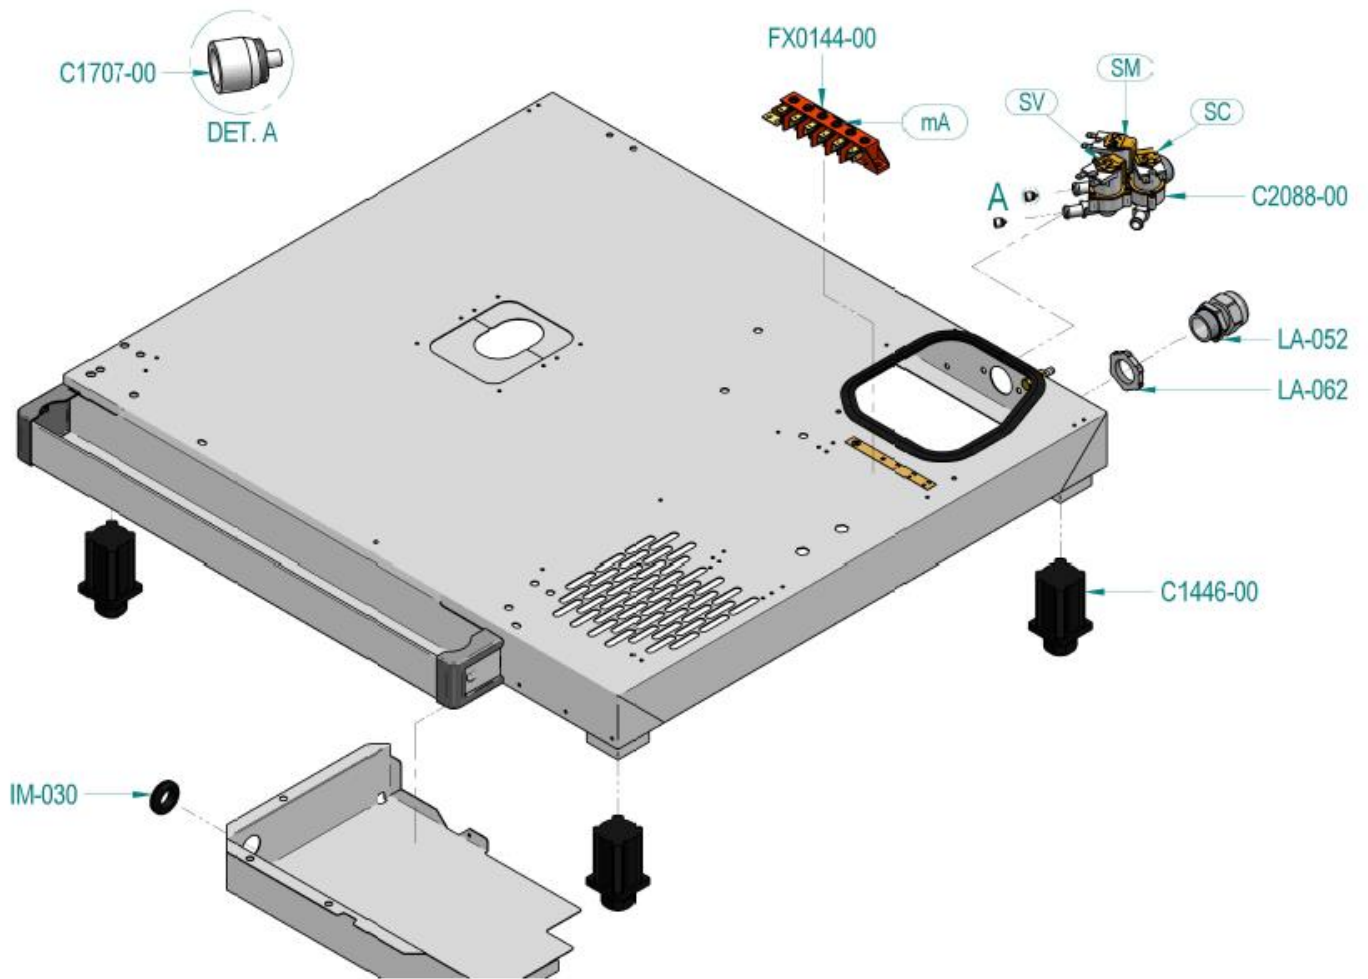

RDA110E

Exploded parts diagram

Number	Description	Qty
C1707-00	Water Flow Reducer for Solenoid	1
FX0144-00	Terminal Block	1
C2088-00	Water Solenoid (3 exits)	1
LA-052	Cable Gland	1
LA-062	Nut	1
C1446-00	Adjustable Legs	4
IM-030	Gromit	1

*** Please contact Spares for assistance ***

C8305-00	Bottom Hinge Pin Nut	1
C9522-00	Bottom Hinge Plate	1
C8316-00	Bottom Hinge Pin	1
C9521-00	Top Hinge Plate	1
C7625-00	Door Gasket	1
C7564-13	Door Lock	1