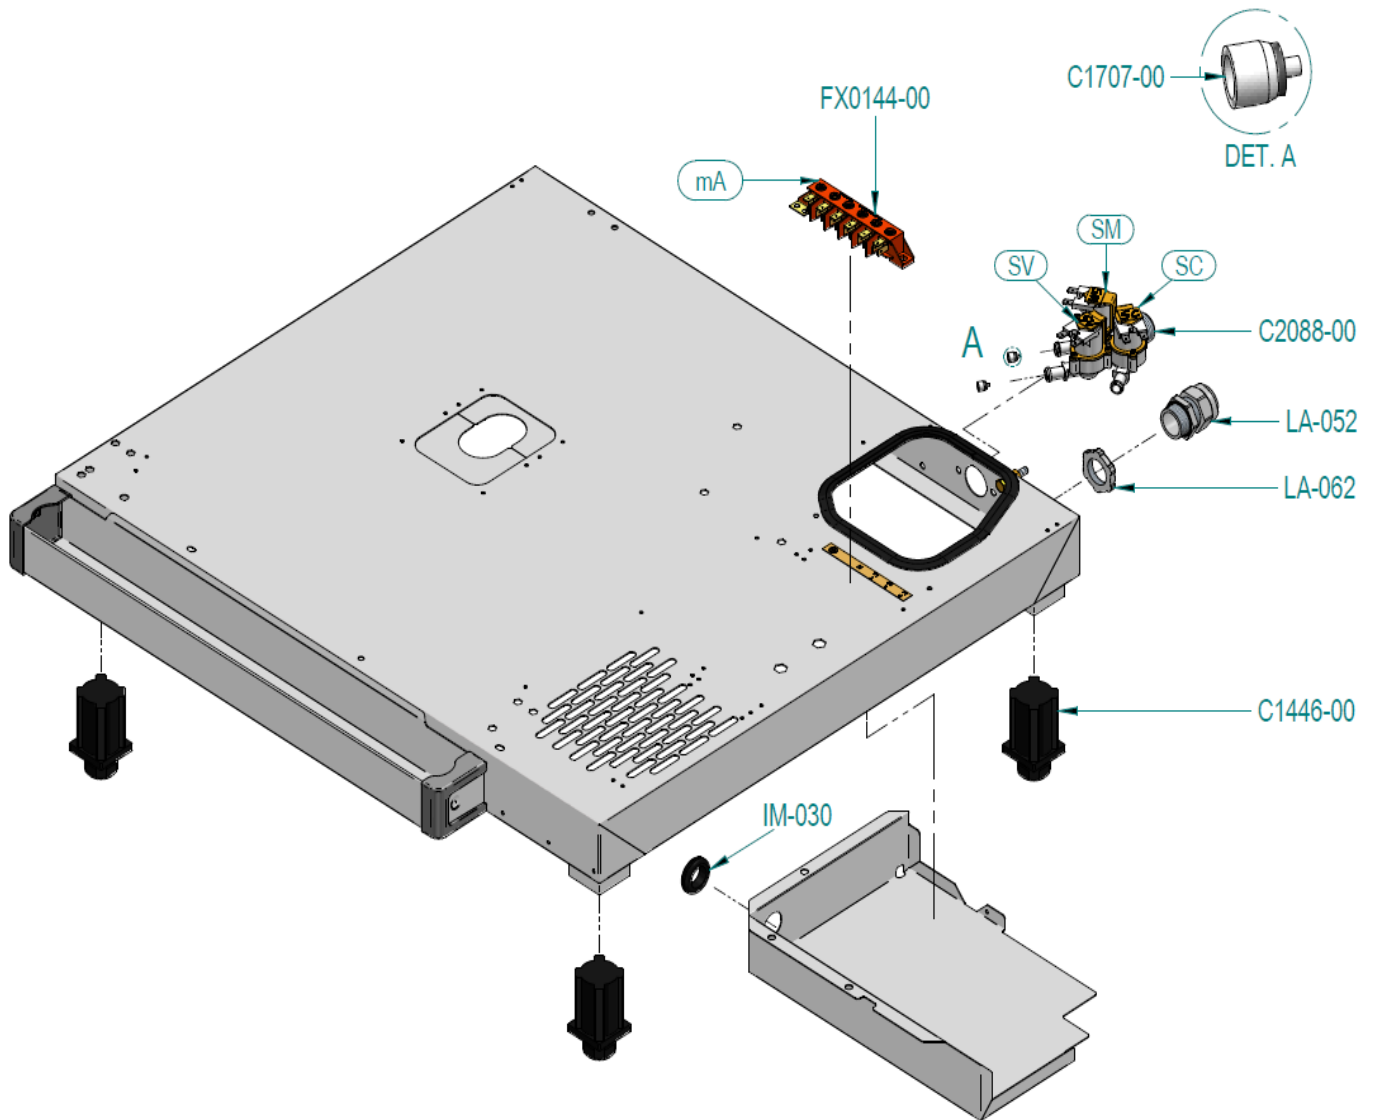

RDA105E

Exploded parts diagram

Number	Description	Qty
C1707-00	Water Flow Reducer for Solenoid	1
FX0144-00	Terminal Block	1
C2088-00	Water Solenoid (3 exits)	1
LA-052	Cable Gland	1
LA-062	Nut	1
C1446-00	Adjustable Legs	4
IM-030	Gromit	1

*** Please contact Spares for assistance ***

C8305-00	Bottom Hinge Pin Nut	1
C9522-00	Bottom Hinge Plate	1
C8316-00	Bottom Hinge Pin	1
C9521-00	Top Hinge Plate	1
C7562-00	Door Gasket	1
C7564-13	Door Lock	1