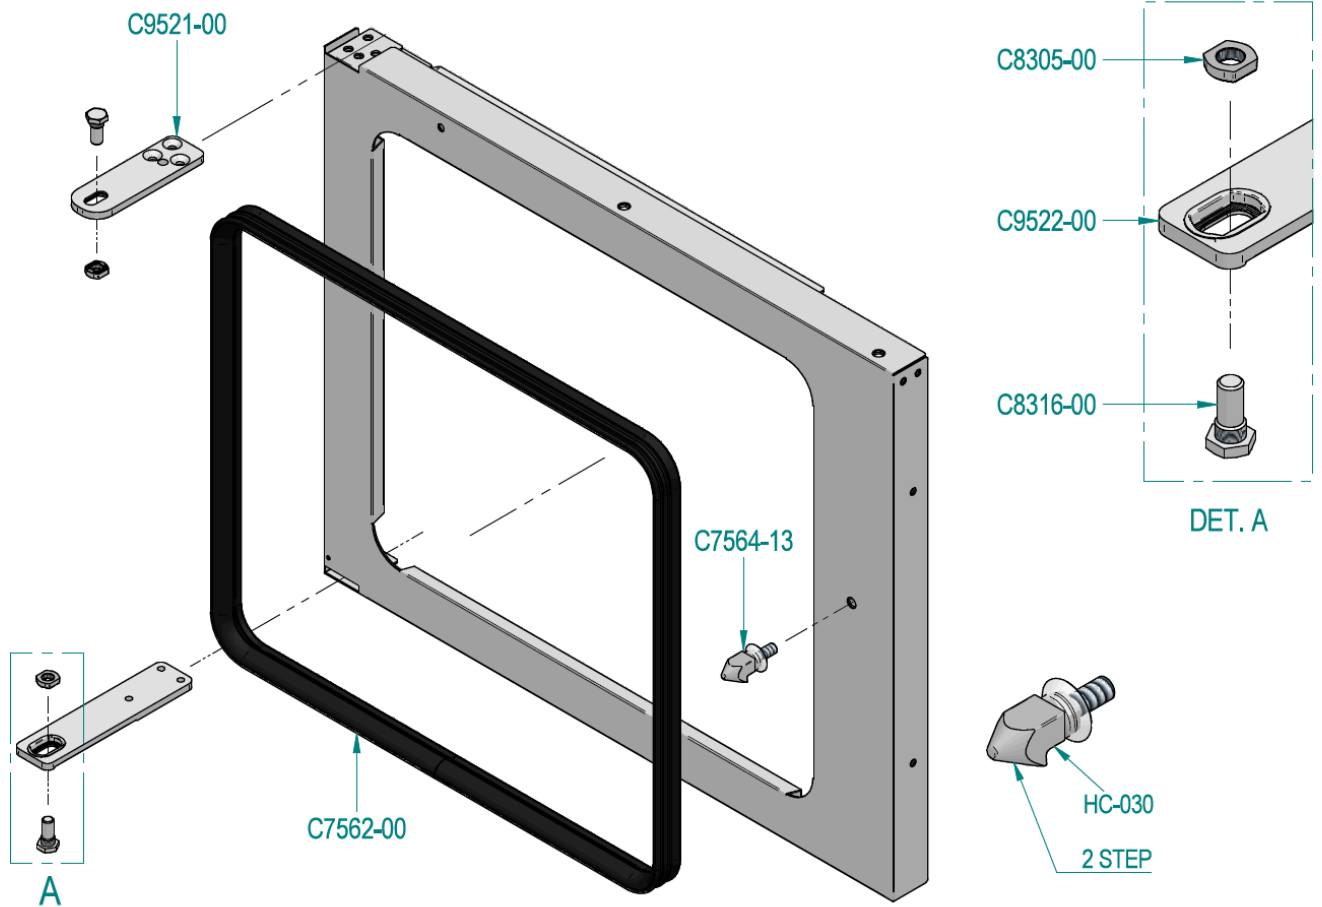

RDA105E

Exploded parts diagram

Number	Description	Qty
C1707-00	Water Flow Reducer for Solenoid	1
FX0144-00	Terminal Block	1
C2088-00	Water Solenoid (3 exits)	1
LA-052	Cable Gland	1
LA-062	Nut	1
C1446-00	Adjustable Legs	4
IM-030	Gromit	1

*** Please contact Spares for assistance ***

C8305-00	Bottom Hinge Pin Nut	1
C9522-00	Bottom Hinge Plate	1
C8316-00	Bottom Hinge Pin	1
C9521-00	Top Hinge Plate	1
C7562-00	Door Gasket	1
C7564-13	Door Lock	1