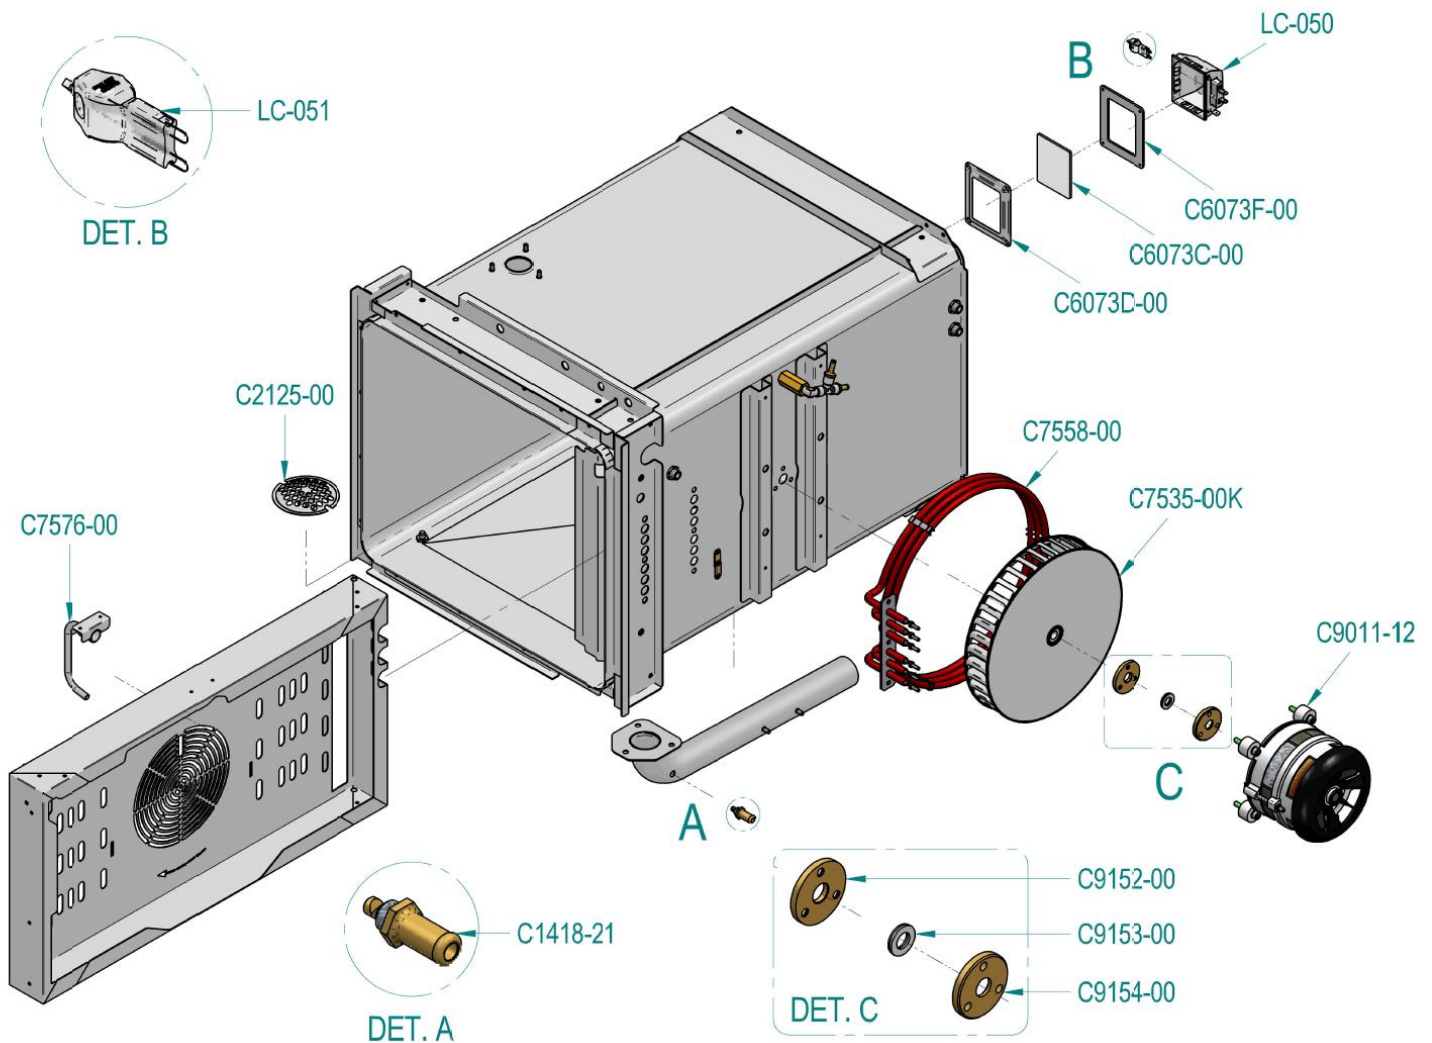

LC-050	Bulb Socket	1
C6073F-00	Gasket for Bulb Socket	1
C6073C-00	Glass For Oven Lamp Holder	1
C6073D-00	Frame for Oven Lamp Holder	1
C7558-00	Heating Element	1
C7535-00K	Fan Blade	1
C1952-00	Fan Blade Nut	1
C1953-00	Fan Blade Washer	1
C1954-00	Fan Blade Nut	1
C9011-12	Fan Motor	1
C1418-21	Water Injection Nozzle	1
C7576-00	Stainless water Conveyor Tube	1
C2125-00	Drain Filter Cap	1
LC-051	Halogen Light	1

*** Please contact Spares for assistance ***