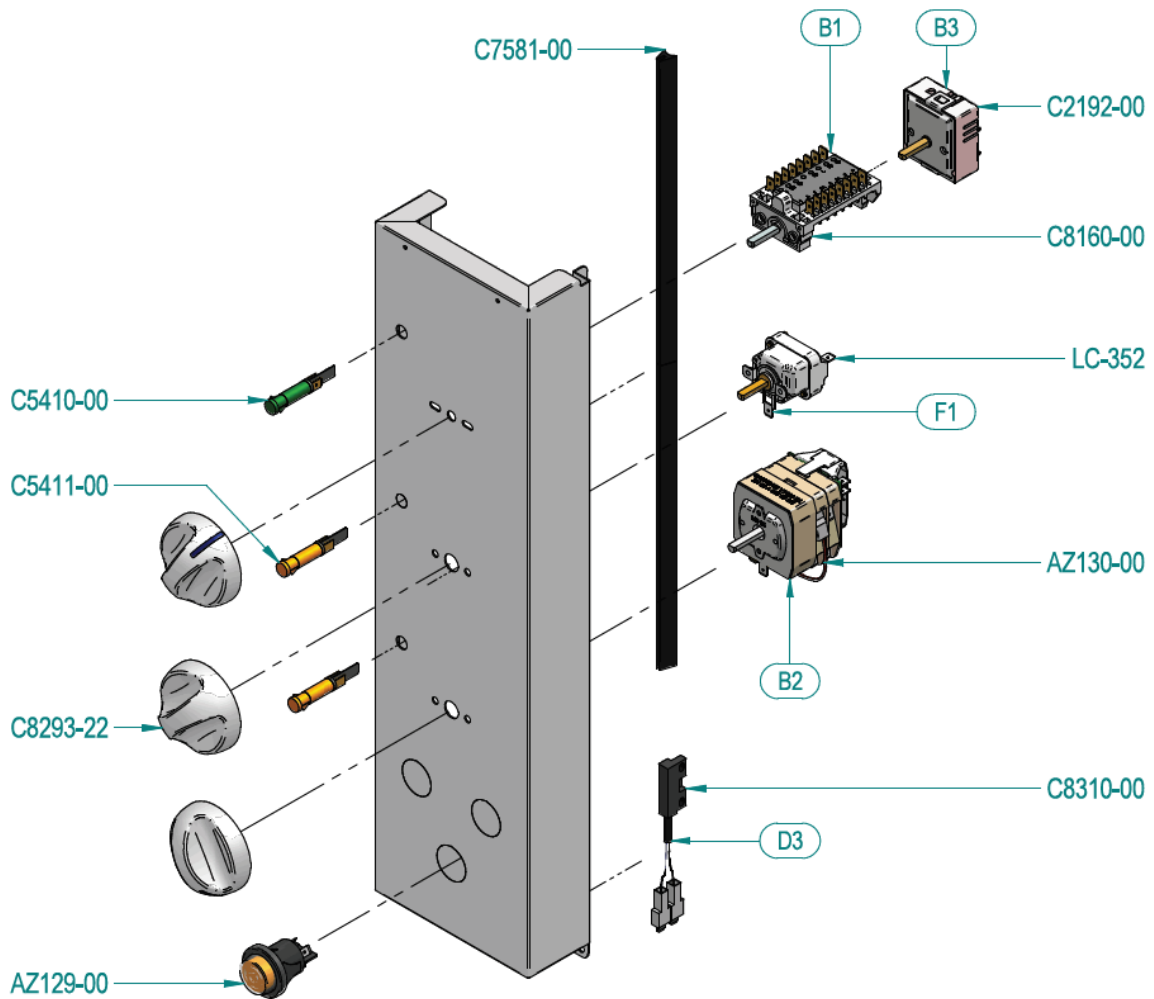

RDA105E

Exploded parts diagram

Number	Description	Qty
C1707-00	Water Flow Reducer for Solenoid	1
FX0144-00	Terminal Block	1
C2088-00	Water Solenoid (3 exits)	1
LA-052	Cable Gland	1
LA-062	Nut	1
C1446-00	Adjustable Legs	4
IM-030	Gromit	1

*** Please contact Spares for assistance ***

C2218-00	Steam Thermostat 100 °C	1
FX-0182-00	Klixon	1
C2198-00	Cooking Chamber Safety Thermostat	1
C2185-00	Condensation Thermostat 30-90 °C	1
LC-422	Fuse 2A	1
LC-420	Fuse Holder	2
LC-426	Fuse	1
C1	Contactor	1
C4	Contactor	1
C5	Contactor	1
DX	Relay Holder	1
AZ019-00	Relay	1
LC-419	Fuse Holder	1

*** Please contact Spares for assistance ***

FX0069-00

FX0069-00	Tangential Fan	1
-----------	----------------	---

*** Please contact Spares for assistance ***

C2192-00	Steam or Humidification Adjustment	1
C8160-00	Commutator Selector Switch	1
C7581-00	Edge protector	1
LC-352	Cooking Chamber Thermostat 50-270 °C	1
AZ130-00	Timer	1
C8310-00	Door Switch	1
C5410-00	Green Pilot Light	1
C5411-00	Orange Pilot Light	1
C8293-22	Knob	3
AZ129-00	Switch	1