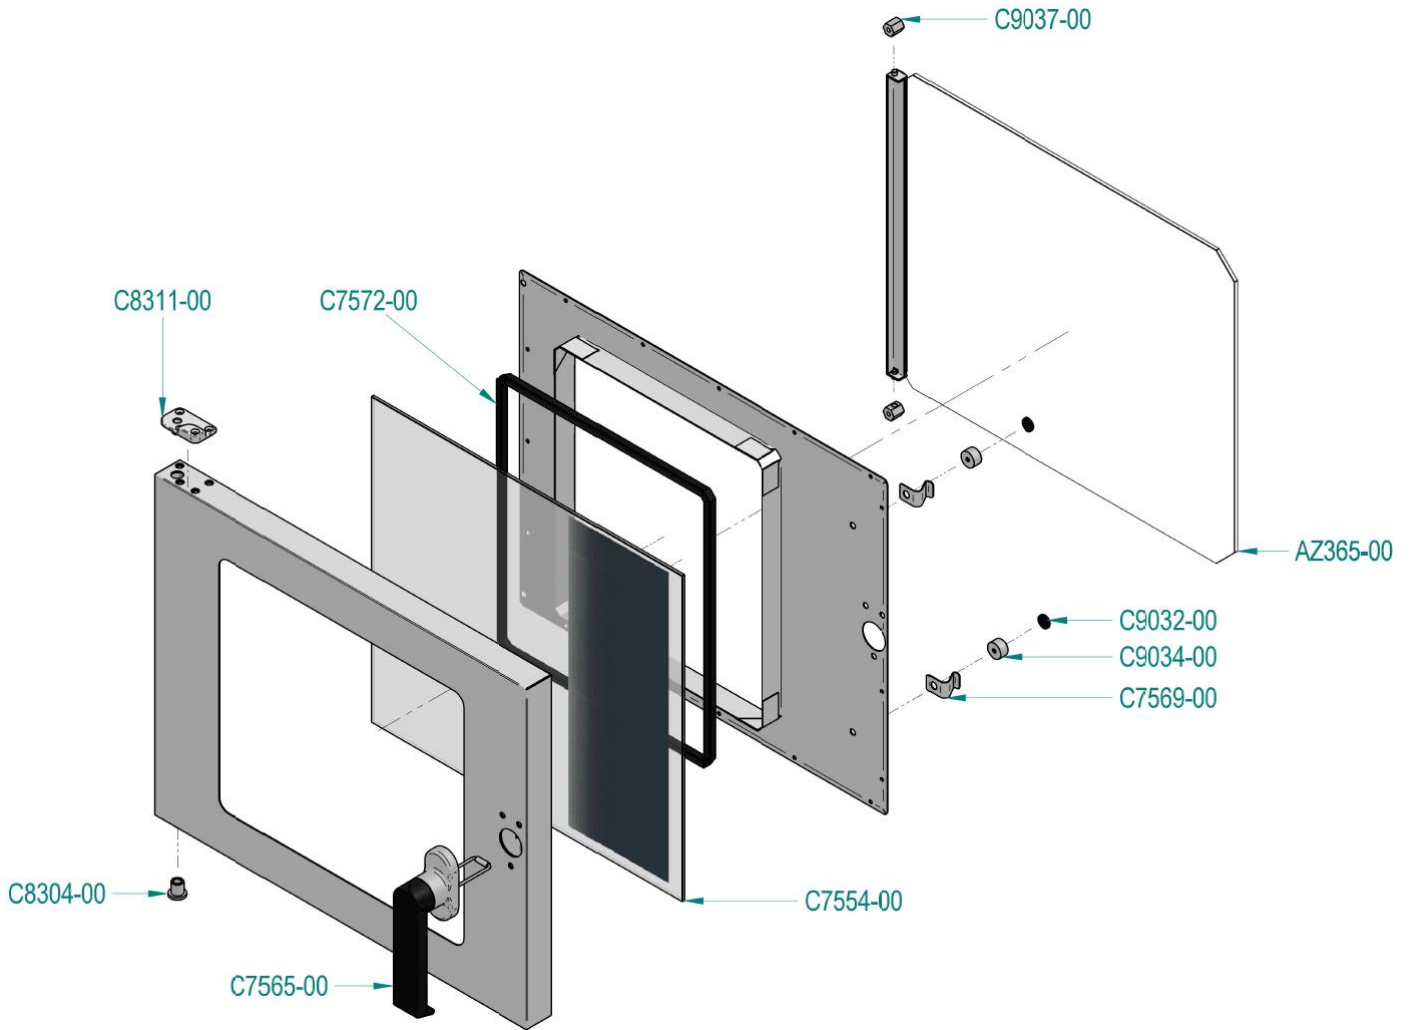

C9037-00	Door Glass mounting	2
AZ365-00	Inner Glass	1
C9032-00	Washer	2
C9034-00	Glass Spacer	2
C7569-00	Glass Retaining Clip	2
C7554-00	Outer Door Glass	1
C7565-00	Door Handle	1
C8034-00	Bush	1
C8311-00	Door Hinge Mounting Plate	1
C7572-00	Inner Glass Seal	1

*** Please contact Spares for assistance ***