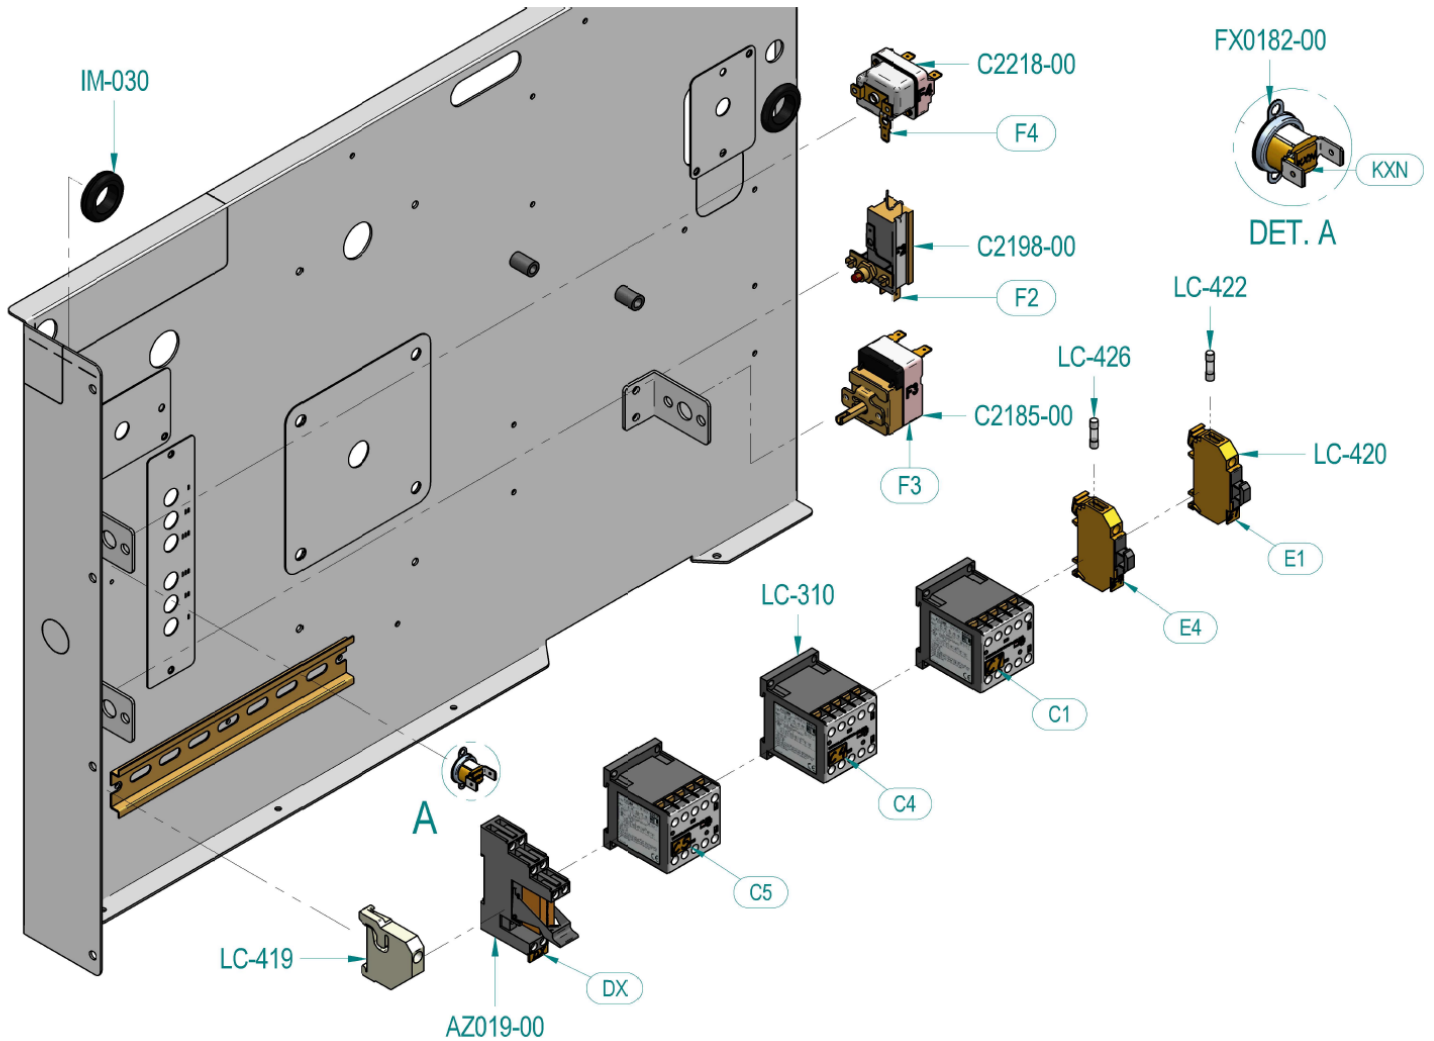

C2218-00	Steam Thermostat 100 °C	1
FX-0182-00	Klixon	1
C2198-00	Cooking Chamber Safety Thermostat	1
C2185-00	Condensation Thermostat 30-90 °C	1
LC-422	Fuse 2A	1
LC-420	Fuse Holder	2
LC-426	Fuse	1
C1	Contactor	1
C4	Contactor	1
C5	Contactor	1
DX	Relay Holder	1
AZ019-00	Relay	1
LC-419	Fuse Holder	1

*** Please contact Spares for assistance ***