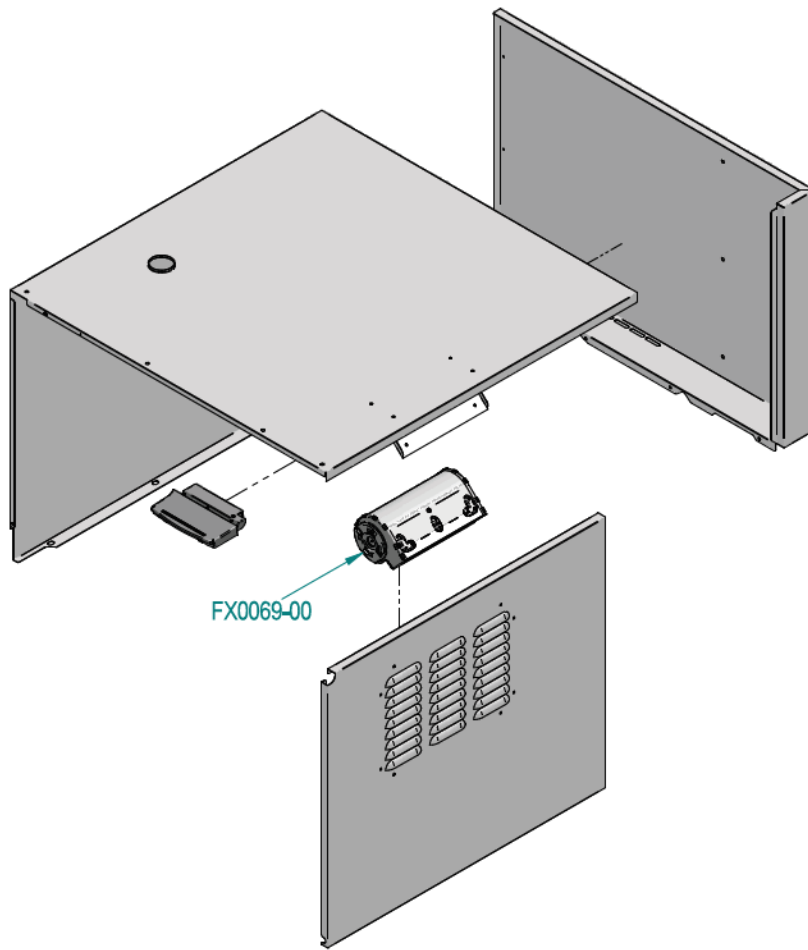

FX0069-00

FX0069-00	Tangential Fan	1

*** Please contact Spares for assistance ***