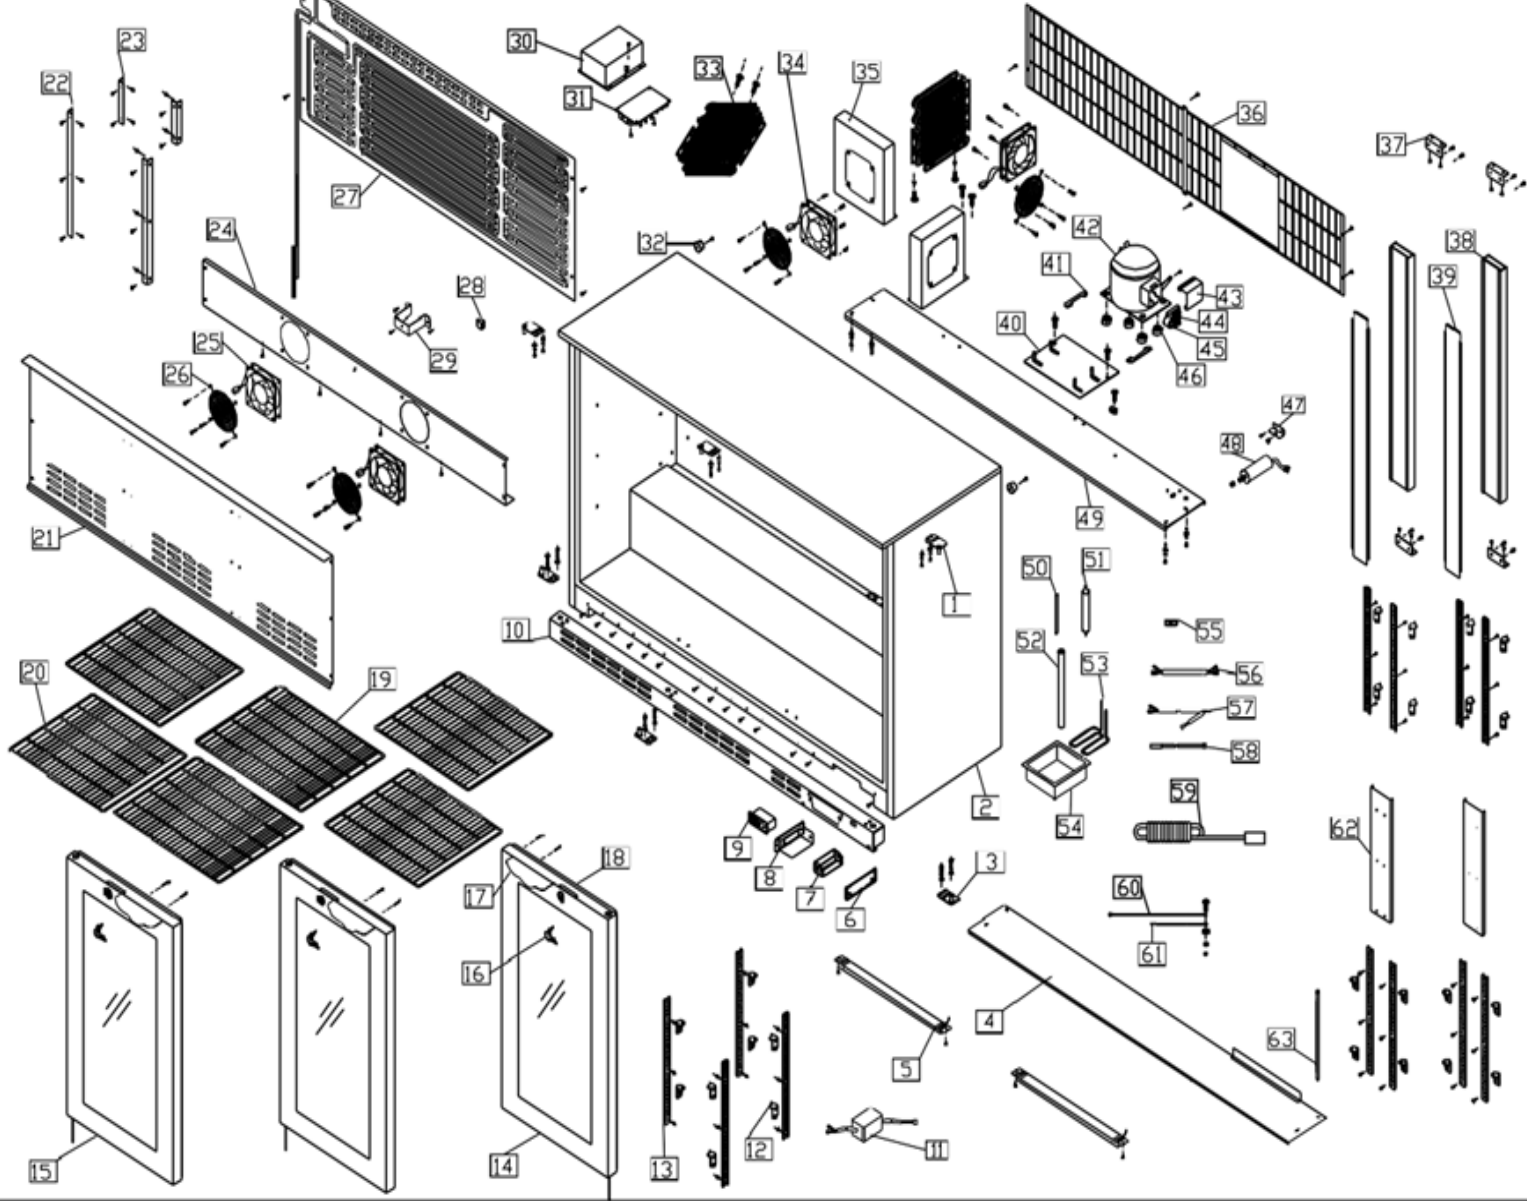

LOWBAR3

Exploded parts diagram

Exploded View of BZ-LOWBAR3 with CAREL Controller

Part Number	Number	Description	Qty
W4-HINGE01	1	Top hinge	3
***	2	Cabinet	1
W4-HINGE02	3	Bottom hinge	3
***	4	Front Plate for CAREL Controller	1
W4-LED02	5	Led Light	2
***	6	Controller Box Back Lid	1
***	7	Controller Box Front Lid	1
***	8	Controller box	1
W4-CONTROLLER04	9	CAREL Controller	1
***	10	Bar3 Kick Plate	1
W4-TRANSFORME	11	Led Transformer	1
W4-CLIP01	12	Plastic Clip	24
W4-RACK02	13	Ladder Rack	12
W4-DOOR28	14	Right glass Door	1
W4-DOOR29	15	Left Glass Door	2
W4-KEY	16	Key	6
W4-HANDLE02	17	Plastic Handle	3
W4-SEAL04A	18	Gasket	3
W4-SHELF04	19	BAR3 Middle Shelf	2
W4-SHELF02	20	BAR2 Wire Shelf	4
***	21	Evap cover	1
***	22	Long Bracket	2
***	23	Short Bracket	2
***	24	Evap Fan Plate	1
C5-AXIAL120MM	25	Evaporator Fan	2
***	26	Fan Guard	2
W4-EVAP03	27	Roll Bond Evaporator	1
W4-SWITCH01	28	Lamp switch	1
***	29	Steel Support	1
W4-FIXBOX	30	Plastic box for Transformer	1
***	31	Transformer for CAREL Controller	1
***	32	Rubber Backstop	2
W4-COND01	33	BAR1 Condenser	2
W4-FAN02	34	Condenser Fan	2
***	35	BAR1 Condenser box	2
***	36	Back Cover	1
***	37	Fixture board	4
***	38	Plastic beam	2
***	39	Steel item	2
***	40	Compressor Plate	1

W4-BRACKET01	41	Compressor fixture item	2
W4-COMP02	42	Compressor	1
W4-COVER02R	43	Electric cover	1
W4-STARTER02	44	Starter	1
W4-OVERLOAD02	45	Overheat and overload protector	1
***	46	Rubber grommet	4
***	47	Capacitor Holder	1
W4-CAP02	48	Capacitor for Compressor	1
***	49	Compressor Plate	1
***	50	Process tube	1
W4-FILTER01	51	Drier	1
BZ-BAR1-053	52	Plastic tube	1
***	53	Vaporizing Coil	1
W4-TRAY 01	54	Water box	1
***	55	Wire clip	1
***	56	Short wire sheath	1
***	57	Fan wire	1
W4-SENSOR03	58	Temperature sensor for CAREL Controller	1
***	59	Power Wire and Plug	1
***	60	Long earth wire	1
***	61	Short earth wire	1
***	62	Fix item	2
***	63	Cu Connect tube	1