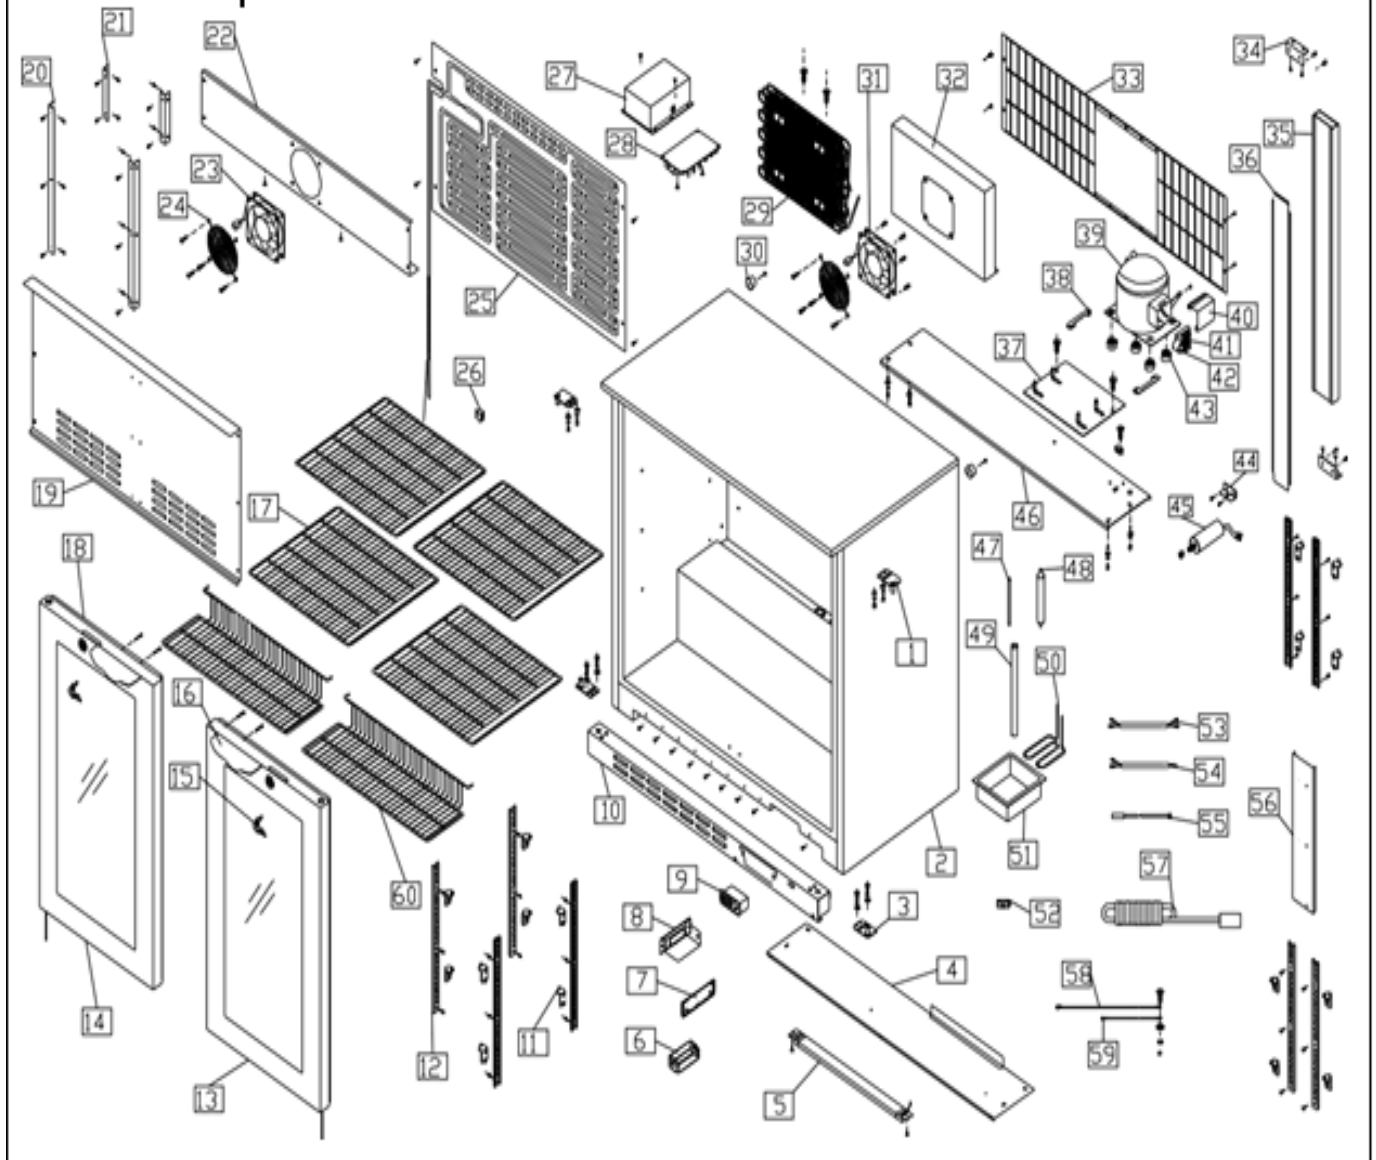

LOWBAR2

Exploded parts diagram

Exploded View of BZ-LOWBAR2 with CAREL Controller

Part Number	Number	Description	Qty
W4-HINGE01	1	Top hinge	2
***	2	Cabinet	1
W4-HINGE02	3	Bottom hinge	2
***	4	Front Plate for CAREL Controller	1
W4-LED02	5	Led Light	1
***	6	Controller Box Back Lid	1
***	7	Controller Box Front Lid	1
***	8	Controller box	1
W4-CONTROLLER04	9	CAREL Controller	1
***	10	Bar2 Kick Plate	1
W4-CLIP01	11	Plastic Clip	16
W4-RACK02	12	Ladder Rack	8
W4-DOOR28	13	Right Glass Door (Self Close on the bottom)	1
W4-DOOR29	14	Left glass Door	1
W4-KEY	15	Key	4
W4-HANDL202	16	Plastic Handle	2
W4-SHELF02	17	Wire Shelf	4
W4-SEAL04A	18	Gasket	2
***	19	Evap Cover	1
***	20	Long Bracket	2
***	21	Short Bracket	2
***	22	Inner Fan Panel	1
C5-AXIAL120MM	23	Evaporator Fan	1
***	24	Fan Guard	2
W4-EVAP02	25	Roll Bond Evaporator	1
W4-SWITCH01	26	Lamp switch	1
W4-FIXBOX	27	Plastic box for Transformer	1
W4-TRANS/PCB	28	PCB for Led Light	1
BZ-BAR2-012	29	BAR2 Condenser	1
***	30	Rubber Backstop	2
W4-FAN02	31	Condenser Fan	1
***	32	Condenser box	1
***	33	BAR2 Back Cover	1
***	34	Fixture board	2
***	35	Plastic beam	1
***	36	Steel item	1
***	37	Plate	1
W4-BRACKET01	38	Compressor fixture item	2
W4-COMP02	39	Compressor	1
W4-COVER02R	40	Electric cover	1

W4-STARTER02	41	Starter	1
W4-OVERLOAD02	42	Overheat and overload protector	1
***	43	Rubber grommet	4
***	44	Capacitor Holder	1
W4-CAP02	45	Capacitor Compressor	1
***	46	Compressor Plate	1
***	47	Process tube	1
W4-FILTER01	48	Drier	1
***	49	Plastic tube	1
***	50	Vaporizing Coil	1
W4-TRAY01	51	Water box	1
***	52	Wire clip	1
***	53	Short wire sheath	1
***	54	Fan wire	1
W4-SENSOR03	55	Temperature sensor for CAREL Controller	1
***	56	Fix item	1
***	57	Power Wire and Plug	1
***	58	Long earth wire	1
***	59	Short earth wire	1
W4-SHELF02B	60	ETL Bottom Shelf for Bar2	2