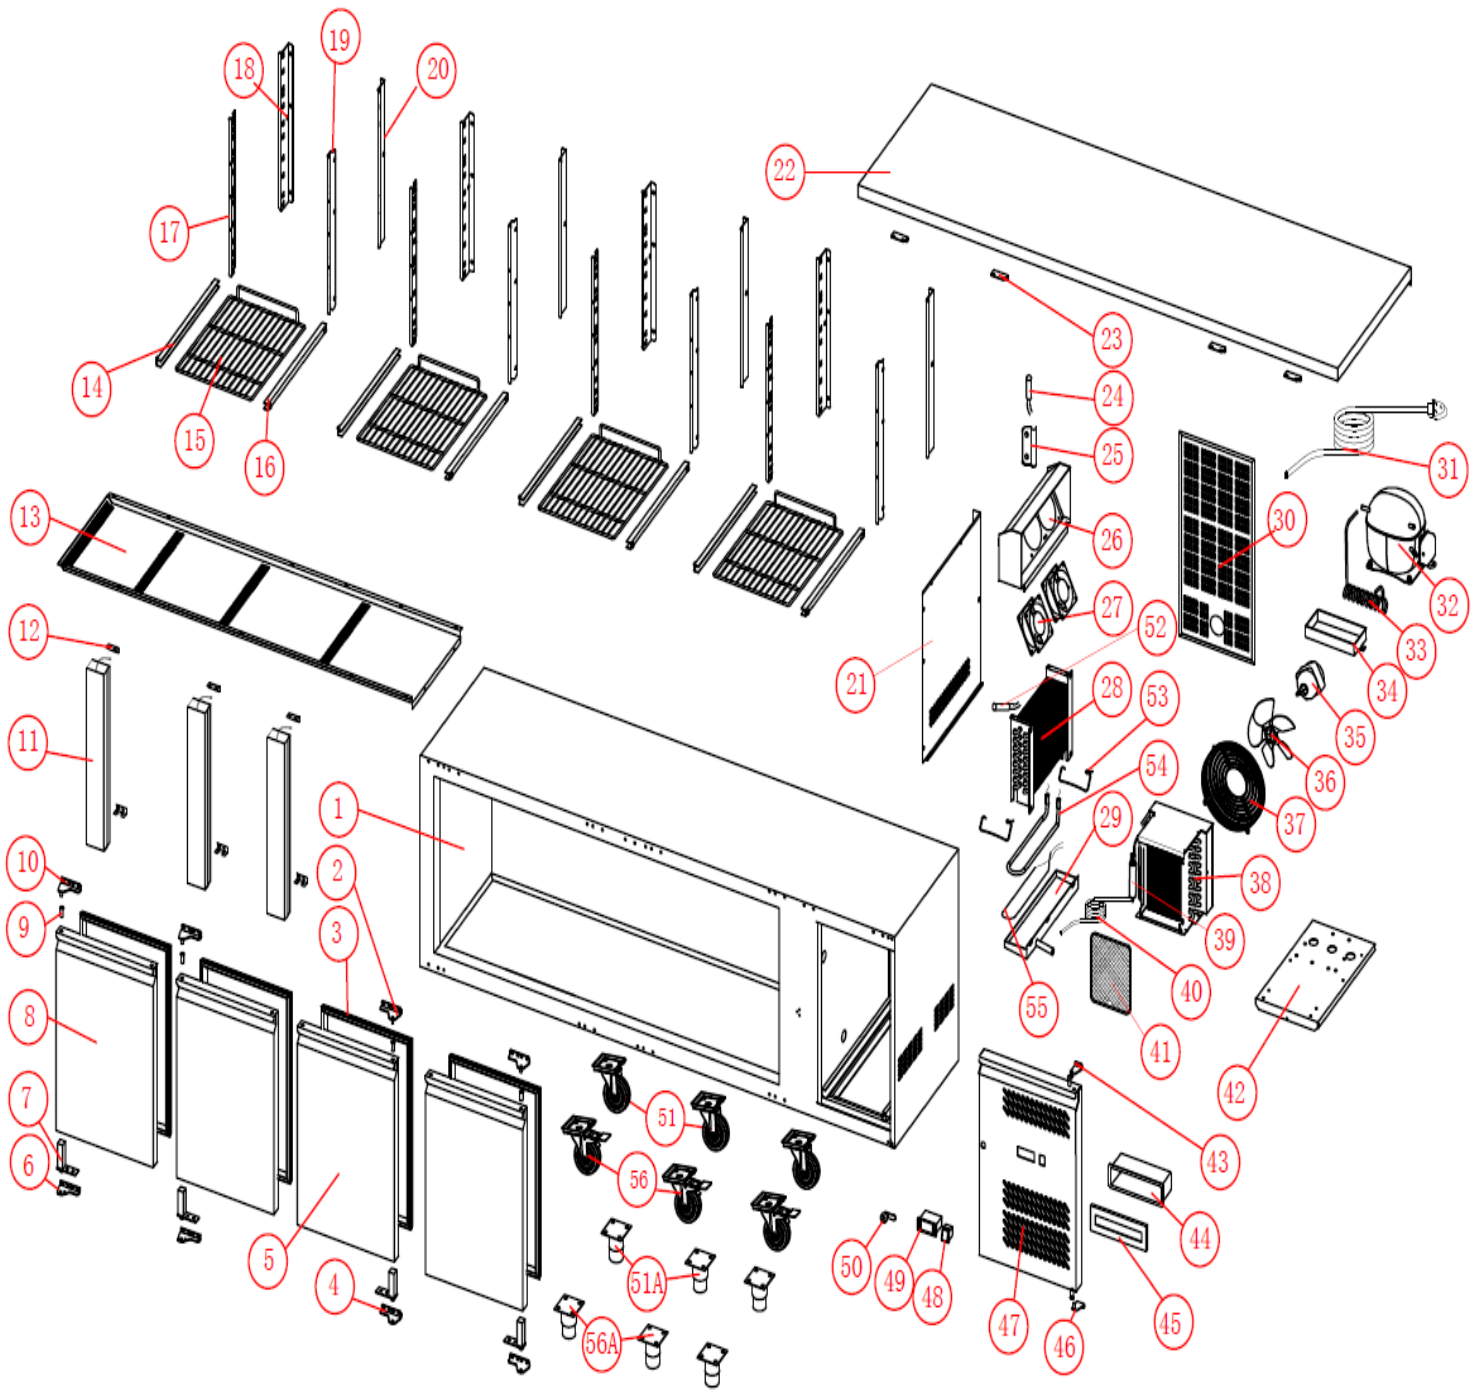

LBC/2/3/4SLXX

Exploded parts diagram

Part Number	Number	Description	Qty
***	1	Cabinet	1
X1-HINGE13	2	RH Upper Hinge (LBC4SLXX)	2
X1-HINGE13	2	RH Upper Hinge (LBC3SLXX)	2
X1-HINGE13	2	RH Upper Hinge (LBC2SLXX)	1
B1-GASKET27	3	Door Gasket (LBC4SLXX)	4
B1-GASKET27	3	Door Gasket (LBC3SLXX)	3
B1-GASKET27	3	Door Gasket (LBC2SLXX)	2
X1-HINGE14	4	RH Bottom Hinge (LBC4SLXX)	2
X1-HINGE14	4	RH Bottom Hinge (LBC3SLXX)	2
X1-HINGE14	4	RH Bottom Hinge (LBC2SLXX)	1
X1-DOOR09N	5	Door (right) (LBC4SLXX) *Please check cabinet Mark*	3
X1-DOOR09N	5	Door (right) (LBC3SLXX) *Please check cabinet Mark*	2
X1-DOOR09N	5	Door (right) (LBC2SLXX) *Please check cabinet Mark*	1
X1-HINGE15	6	LH Bottom Hinge (LBC4SLXX)	2
X1-HINGE15	6	LH Bottom Hinge (LBC3SLXX)	1
X1-HINGE15	6	LH Bottom Hinge (LBC2SLXX)	1
***	7	Spring Hinge (LBC4SLXX)	4
***	7	Spring Hinge (LBC3SLXX)	3
***	7	Spring Hinge (LBC2SLXX)	2
X1-DOOR08N	8	Door (left) (LBC4SLXX)	2
X1-DOOR08N	8	Door (left) (LBC3SLXX)	1
X1-DOOR08N	8	Door (left) (LBC2SLXX)	1
K8-AXISSLEEVE	9	Door Bush (LBC4SLXX)	8
K8-AXISSLEEVE	9	Door Bush (LBC3SLXX)	6
K8-AXISSLEEVE	9	Door Bush (LBC2SLXX)	4
X1-HINGE16	10	LH Upper Hinge (LBC4SLKXX)	2
X1-HINGE16	10	LH Upper Hinge (LBC3SLXX)	2
X1-HINGE16	10	LH Upper Hinge (LBC2SLXX)	1
***	11	Mullion (LBC4SLXX)	3
***	11	Mullion (LBC3SLXX)	2
***	11	Mullion (LBC2SLXX)	1
***	12	Mullion Connection (LBC4SLXX)	6
***	12	Mullion Connection (LBC3SLXX)	4
***	12	Mullion Connection (LBC2SLXX)	2
***	13	Air Distribution Panel	1
***	14	Left Shelf Guide (LBC4SLXX)	4
***	14	Left Shelf Guide (LBC3SLXX)	3
***	14	Left Shelf Guide (LBCS2SLXX)	2
X1-SHELF08	15	Shelf (LBC4SLXX)	4
X1-SHELF08	15	Shelf (LBC3SLXX)	3
X1-SHELF08	15	Shelf (LBC2SLXX)	2
***	16	Right Shelf Guide (LBC4SLXX)	4