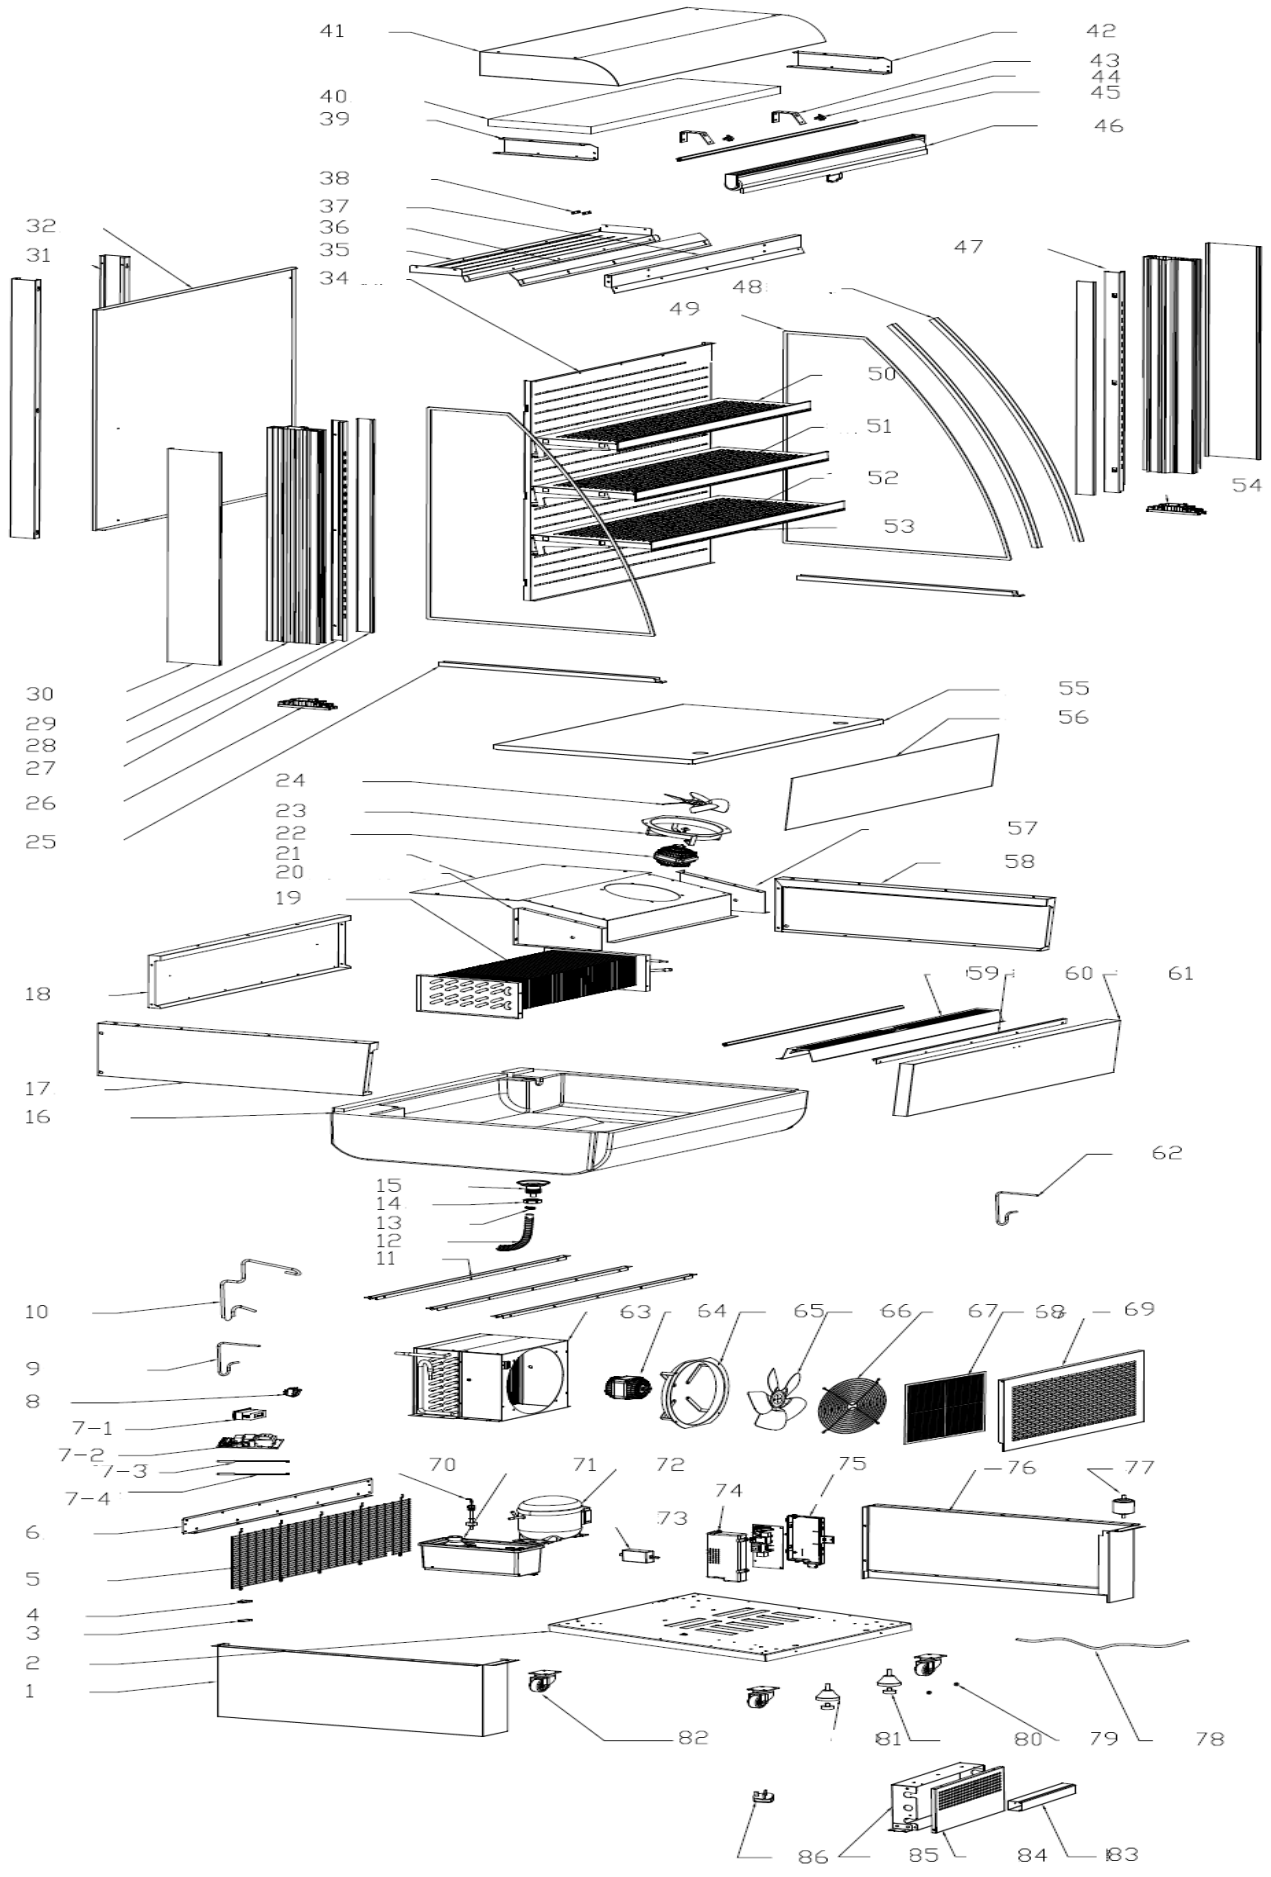

GRAB60

Exploded parts diagram

Image shown is a GRAB60

Part Number	Number	Description	Qty
***	1	LH Base Panel	1
***	2	Base Plate	1
***	3	Clip Cover	1
***	4	Clip Cover	1
***	5	Back Cover	1
***	6	Base Cross Member	1
B4-STAT02	7.1	Display PCB	1
	7.2	Main PCB	
	7.3	Overheat Probe	
	7.4	Temp Probe	
B1-SWITCH48	8	Power Switch	1
***	9	Pipe	1
***	10	Pipe	1
***	11	Barrier Strip	3
***	12	Drain Assy	1
	13		
	14		
	15		
***	16	Evap Drip Tray	1
***	17	LH Glass Support Panel	1
***	18	Rear Centre Panel	1
***	19	Evap	1
***	20	Left Evap Cover	1
***	21	Evap Cover	1
C5-MOTOR10W	22	Evap Fan Motor	1
***	23	Fan Bracket	1
***	24	Fan Blade	1
***	25	Glass Bottom Cover	2
***	26	Left Pillar Cover	1
***	27	Inner Decorative Strip	2
***	28	Left Support Pillar	1
***	29	Side Pillar	2
***	30	Outer Decorative Panel	2
***	31	Back Barrier Strip	2
***	32	Back Plate	1
***	34	Interior Ventilated Panel	1
***	35	Interior Top Panel	1
***	36	Air Deflector	1
***	37	Night Blind Cover	1
***	38	Air Deflector Joint	2
***	39	Upper Left Rail	1
***	40	Top Panel	1