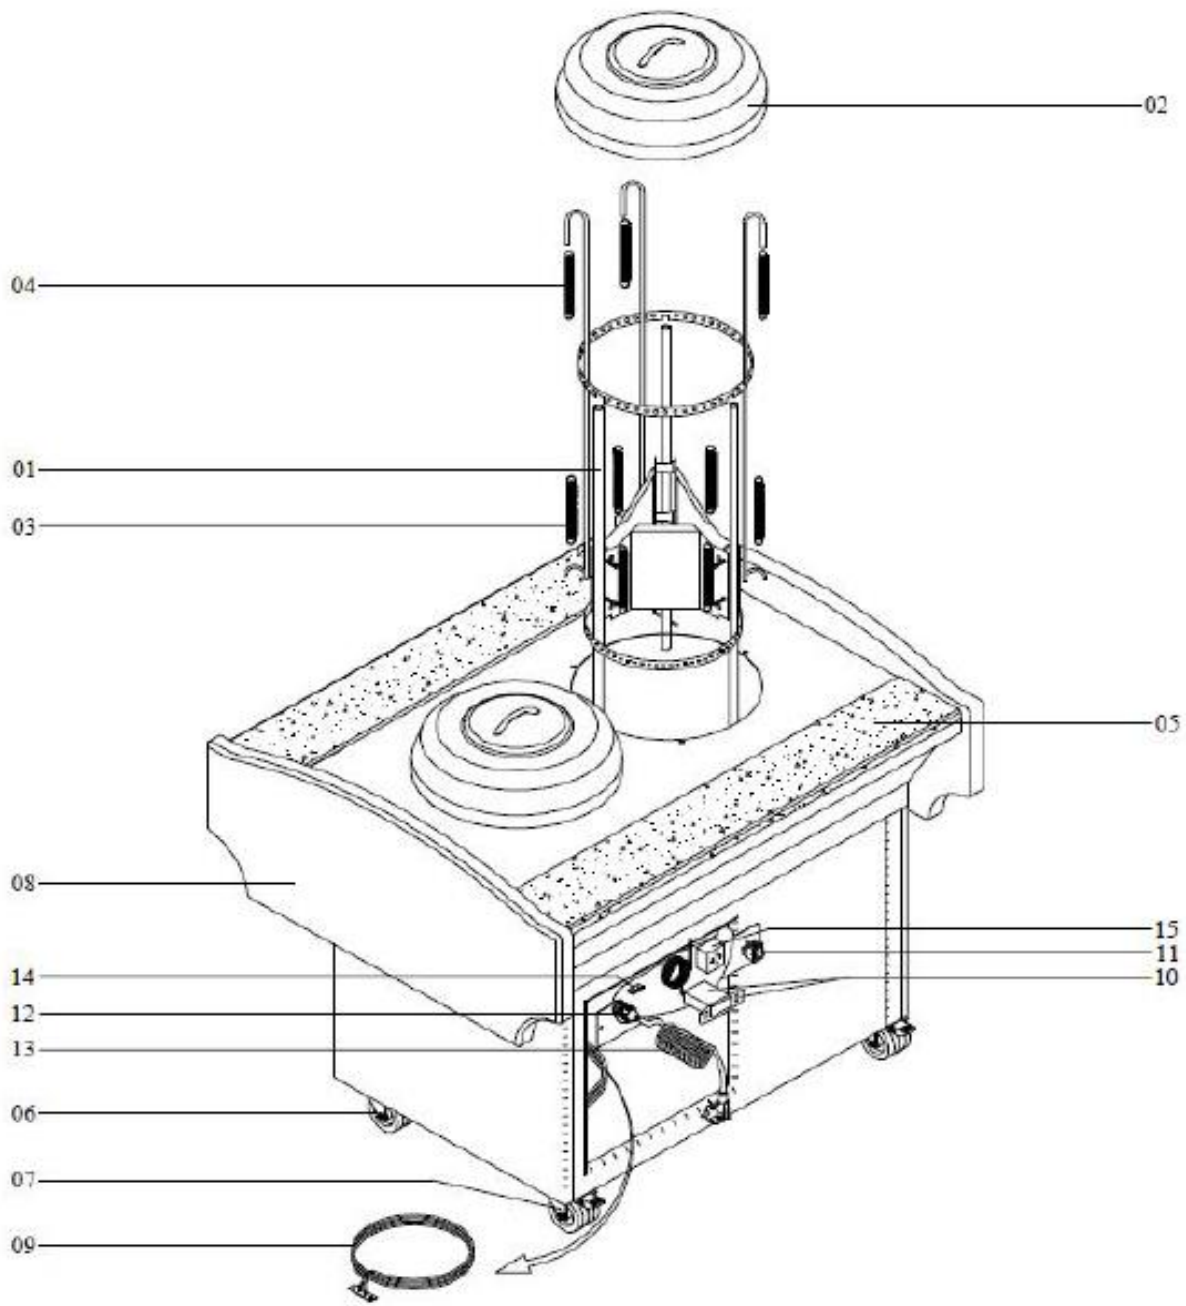

GB900

Exploded parts diagram

Number	Description
1	Pulley
2	Lid
3	Spring
4	Spring
5	Granite
6	Castor
7	Braked Castor
8	Wooden Panel
9	Heating Element
10	Controller
11	Switch
12	Cable Gromit
13	Power Cord
14	Cable Clamp
15	Plug Holder