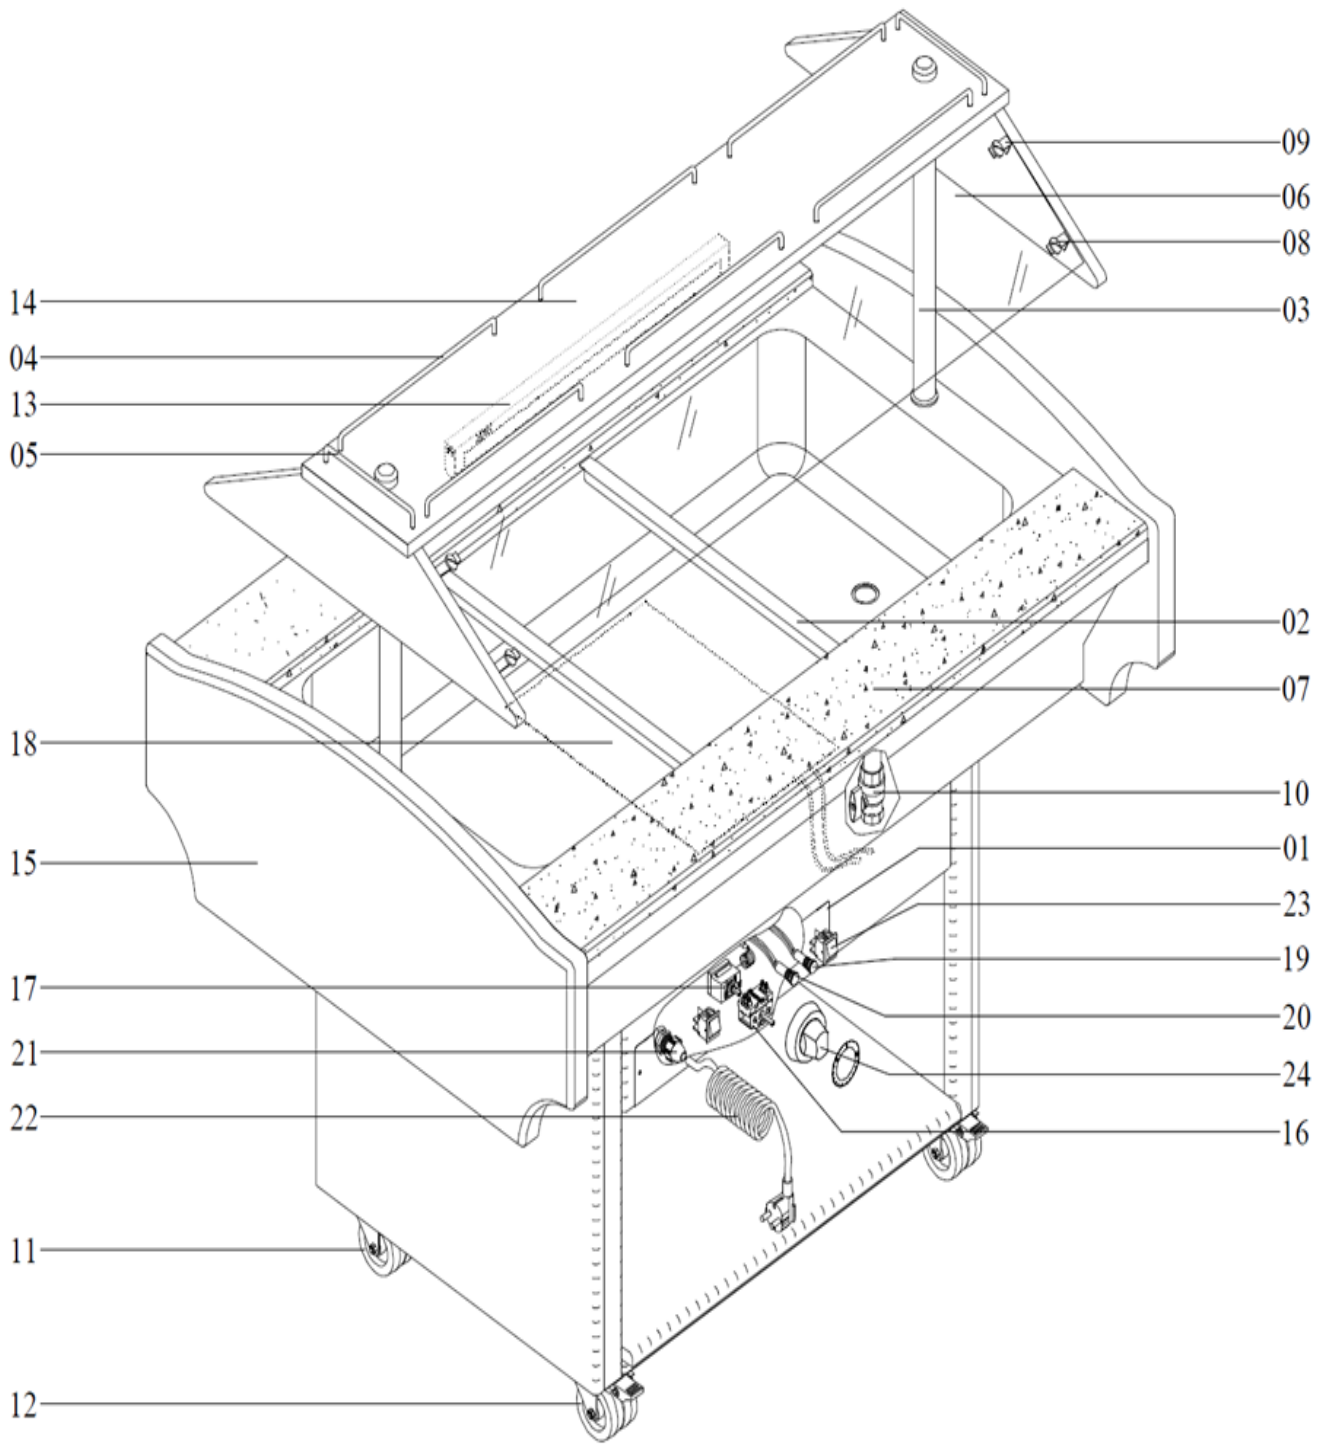

# GB3 - HOT

## Exploded parts diagram

Number	Description
2	Strip
3	Foot
4	Railing
5	Railing
6	Glass
7	Granite
8	Bolt & Nut
9	Coupling Piece
10	Butterfly Valve
11	Castor
12	Castor (w/ Brake)
13	Armature
14	Stand
15	Wooden Panel
16	Breaker
17	Thermostat/Controller (VX1)
18	Heating Element
19	Signal Lamp
20	Signal Lamp
21	Fitting
22	Cable
23	On/Off Switch
24	Knob
25	Holder
26	Connector