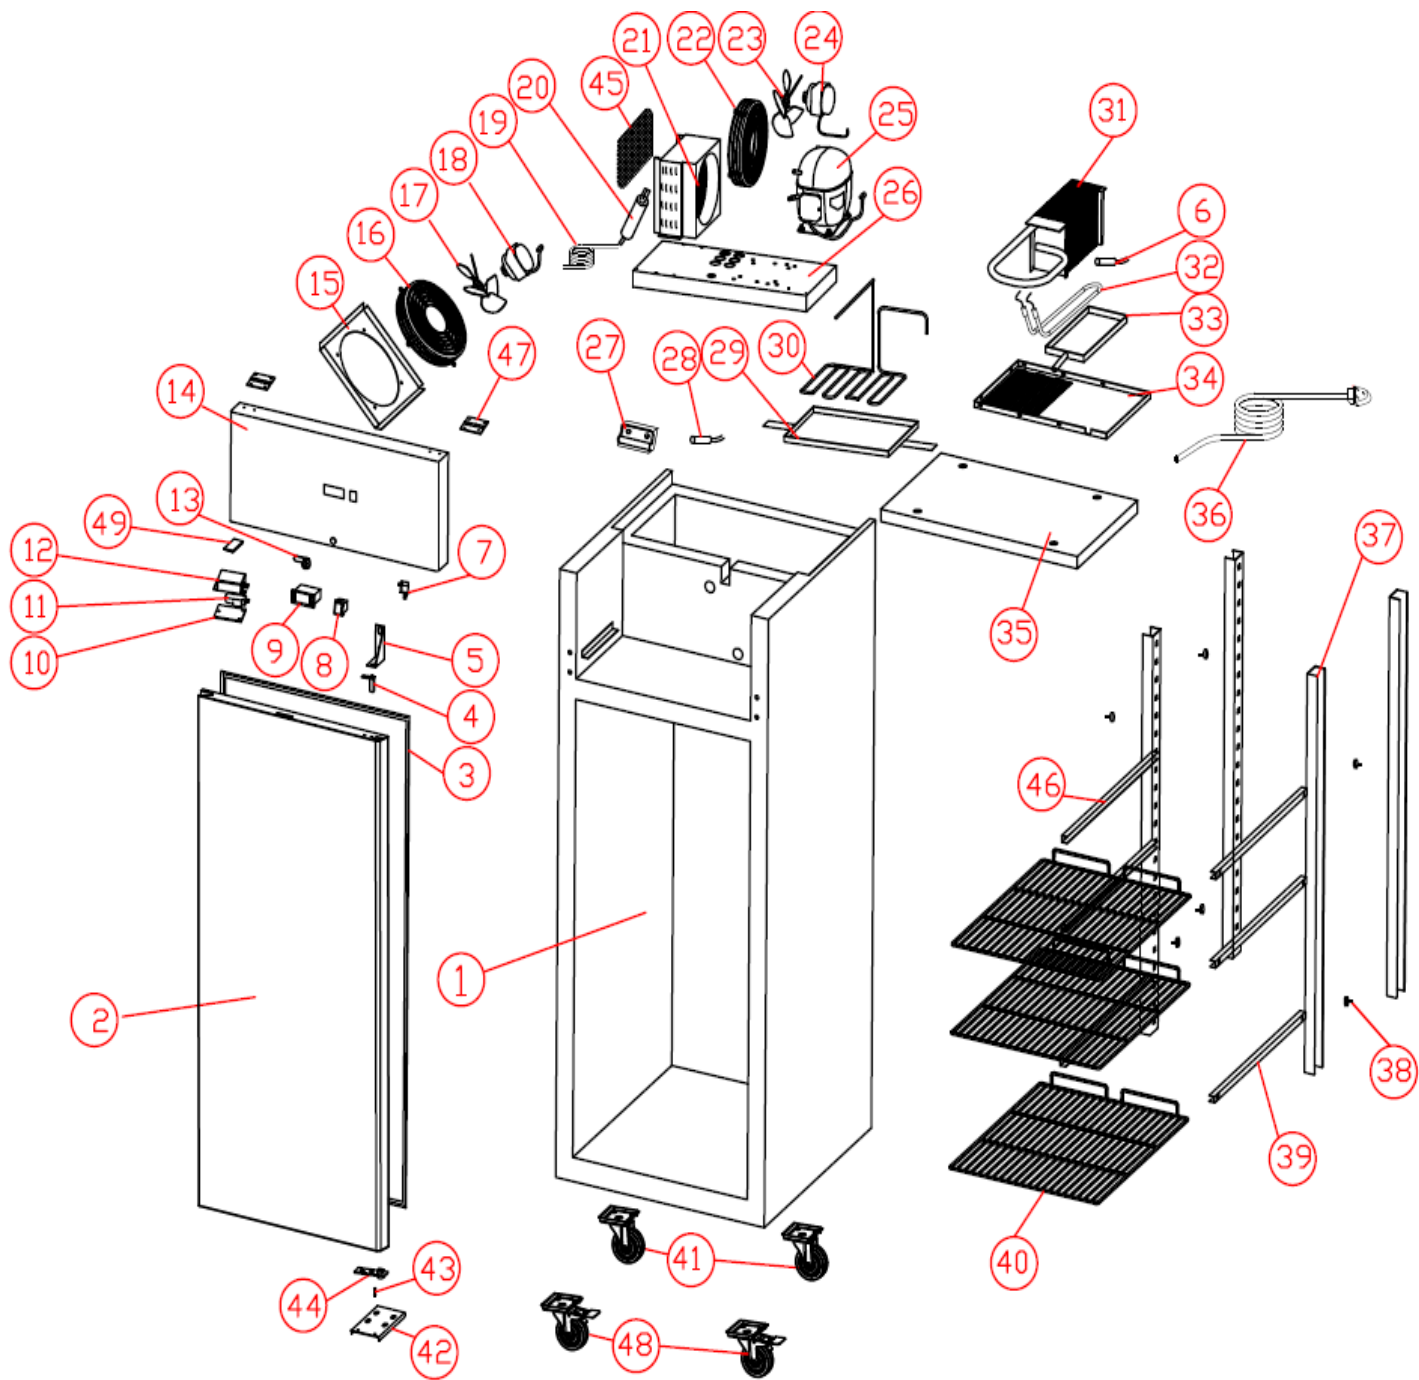

BR/BF1SS

Exploded parts diagram

Image shown is BF1SS

Part Number	Number	Name	Qty
***	1	Cabinet	1
X1-DOOR04	2	Door (BR1SS/BF1SS)	1
X1-GASKET04	3	Door Gasket (BR1SS/BF1SS)	1
X1-HINGE10	4	Spring Hinge (BR1SS/BF1SS)	1
X1-HINGE11	5	RH Upper Hinge (BR1SS/BF1SS)	1
K8-PROBE02	6	Evap Sensor	1
X1-SWITCH02	7	Light/Fan Switch (BR1SS/BF1SS)	1
X1-SWITCH01	8	Power Switch (BR1SS/BF1SS)	1
X1-CONTROLLER05	9	Controller (BF1SS)	1
X1-CONTROLLER04	9	Controller (BR1SS)	1
X1-COVER01	10	Light Cover (BR1SS/BF1SS)	1
X1-LED04	11	LED Light (BR1SS/BF1SS)	1
X1-LIGHTHOLDERBR	12	Light Box (BR1SS/BF1SS)	1
X1-LOCK04	13	Door Lock (BR1SS/BF1SS)	1
X1-PANEL01	14	Top Panel (BR1SS/BF1SS)	1
***	15	Motor Board	1
***	16	Evap. Fan Guard	1
***	17	Evap. Fan Blade	1
X1-FAN05	18	Evap Fan (BR1SS/BF1SS)	1
K8-CAPILLARY01	19	Capillary (BR1SS/BF1SS)	1
***	20	Drier	1
K8-COND03	21	Condenser (BF1SS)	1
K8-COND02	21	Condenser (BR1SS)	1
***	22	Cond. Fan Cover	1
***	23	Cond Fan Blade	1
X1-FAN06	24	Cond Fan Motor (BR1SS/BF1SS)	1
X1-COMP07	25	Compressor (BF1SS)	1
X1-COMP06	25	Compressor (BR1SS)	1
***	26	Cooling Unit Board	1
***	27	Sensor Clip	1
K8-PROBE02	28	Sensor (BR1SS/BF1SS)	1
***	29	Vaporising Tray	1
***	30	Vaporising Coil	1
X1-EVAP09	31	Evaporator (BF1SS)	1
X1-EVAP07	31	Evaporator (BR1SS)	1
X1-HEATER01	32	Defrost Heater (BF1)	1
***	33	Evaporator Drip Tray	1
***	34	Fan Plate	1
***	35	Top Cover	1
***	36	Power Cord	1
***	37	Ladder Rack	4
***	38	Ladder Rack Screw	8
X1-GUIDE01	39	Right Shelf Guide (pair) (BR1SS/BF1SS)	4

X1-SHELF06	40	Shelf (BR1SS/BF1SS)	4
***	41	Castor (unbraked)	2
X1-HINGE12	42	RH Bottom Hinge	1
X1-HINGEPIN	43	Hinge Pin	1
X1-HINGEBUSH	44	Bush	1
***	45	Cond. filter	1
X1-GUIDE01	46	Left Shelf Guide (pair)	4
***	47	Panel Connect	2
***	48	Castor (Braked)	2
***	49	Upper Hinge Cover	1

*** Please contact Spares for assistance ***

*Other model variant available;

Glass Door, BF1SSCR

Glass Door, BR1SSCR