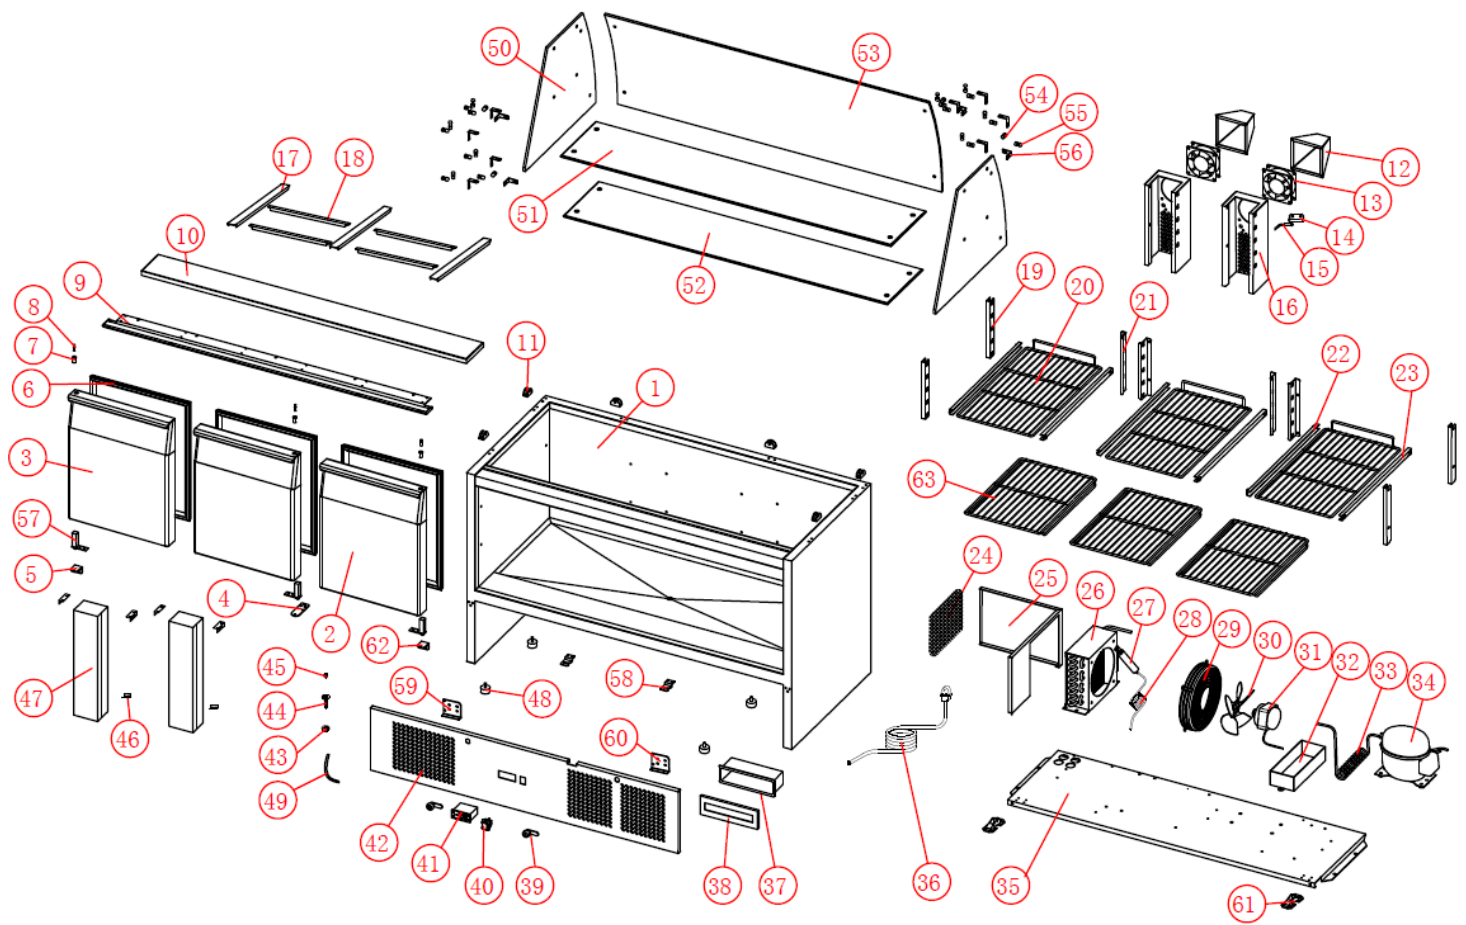

BPD3XX

Exploded parts diagram

Part Number	number	name	quantity
***	1	Cabinet	1
***	2	Door (right) *Please check cabinet Mark*	2
***	3	Door (left) *Please check cabinet Mark*	1
K8-HINGE08	4	Bottom Hinge Centre	1
K8-HINGE05	5	Bottom Hinge	2
K8-GASKET04	6	Door Gasket	3
K8-AXISSLEEVE	7	Bush	3
K8-HINGEPIN01	8	Hinge Pin	3
K8-HINGE07	9	Upper Hinge Plate	1
***	10	Cutting Board	1
***	11	Glass Fixings	6
***	12	Air Guide Cover	2
X1-FAN03	13	Evap Fan	2
***	14	Probe Cover	1
K8-PROBE01	15	Probe	1
***	16	Fan Base	2
***	17	Long Spacer Bar	3
***	18	Medium Spacer Bar	4
***	19	Ladder Rack	4
X1-SHELF07	20	Shelf	3
	21	Rear Ladder Rack	4
K8-GUIDE04	22	Left Shelf Guide	3
K8-GUIDE05	23	Right Shelf Guide	1
***	24	Filter	1
***	25	Air Deflector	1
K8-COND02	26	Condenser	1
***	27	Drier	1
X1-CAPILLARY03	28	Capillary	1
***	29	Cond Fan Guard	1
K8-BLADE01	30	Cond Fan Blade	1
X1-FAN01	31	Cond Fan Motor	1
K8-PAN01	32	Vaporising Tray	1
***	33	Vaporising Coil	1
X1-COMP05	34	Compressor	1
***	35	Cooling Unit Board	1
***	36	Power Cord	1
***	37	Plastic Water-Proof Box	1
***	38	Plastic Water-proof Box Cover	1
X1-LOCK04	39	Door Lock	2
X1-SWITCH01	40	Power Switch	1
X1-CONTROLLER03	41	Controller	1
***	42	Panel	1
K8-DRAIN01	43	Drainpipe Butt	1
K8-DRAIN02	44	Drain Spigot	1
K8-PLUG	45	Water Plug	1

***	46	Mullion Connector	6
***	47	Centre Mullion	2
***	48	Feet	4
K8-DRAIN03	49	PVC Drainpipe	1
***	50	Side Glass	2
***	51	Top Glass	2
***	52	Middle Glass	1
***	53	Rear Glass	1
***	54	Rubber Sleeve	24
***	55	Glass Connector Screw and nut	24
***	56	Glass connector	12
***	57	Spring Hinge	3
***	58	Panel Lock Bracket	2
***	59	Panel Hinge Fixing Plate (Left)	1
***	60	Panel Hinge Fixing Plate (Right)	1
K8-HINGE05	61	Right Bottom Hinge	1
***	62	Panel Hinge	2
X1-SHELF11	63	Bottom Shelf	3